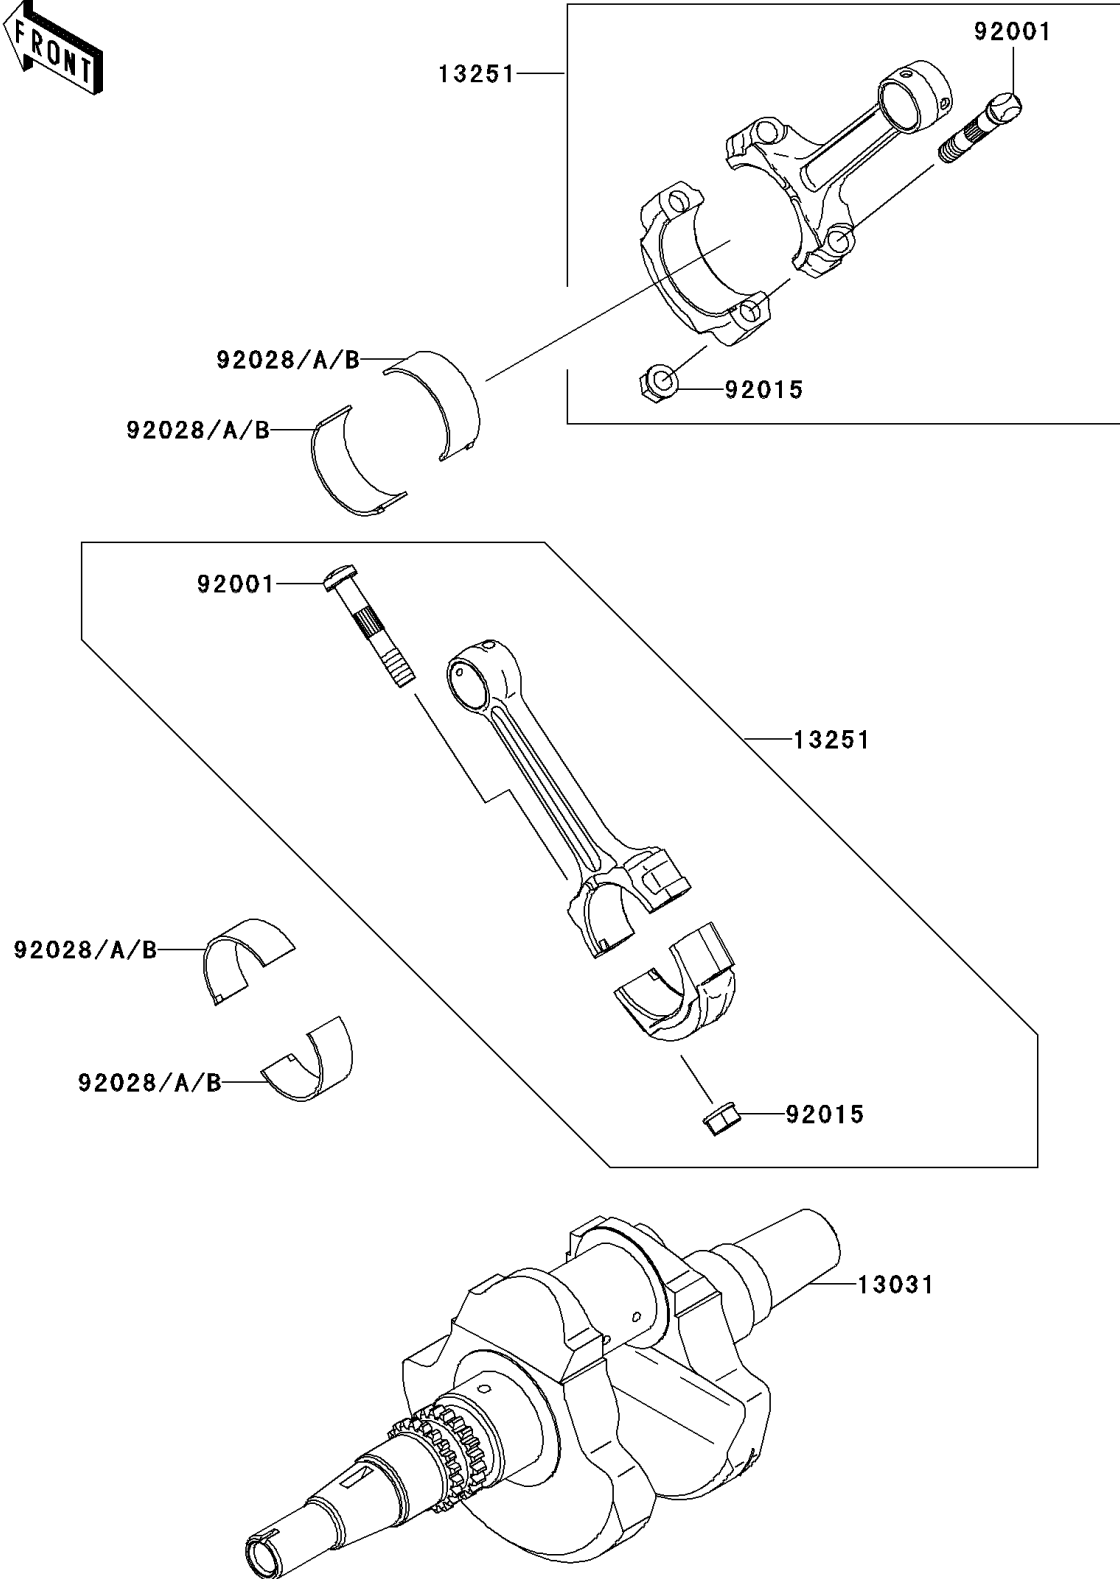

2006 KFX700

PARTS DIAGRAM

Crankshaft

E1321

2006 KFX700

PARTS LIST

Crankshaft

Kawasaki

Let the Good Times Roll®

ITEM NAME

PART NUMBER

QUANTITY
