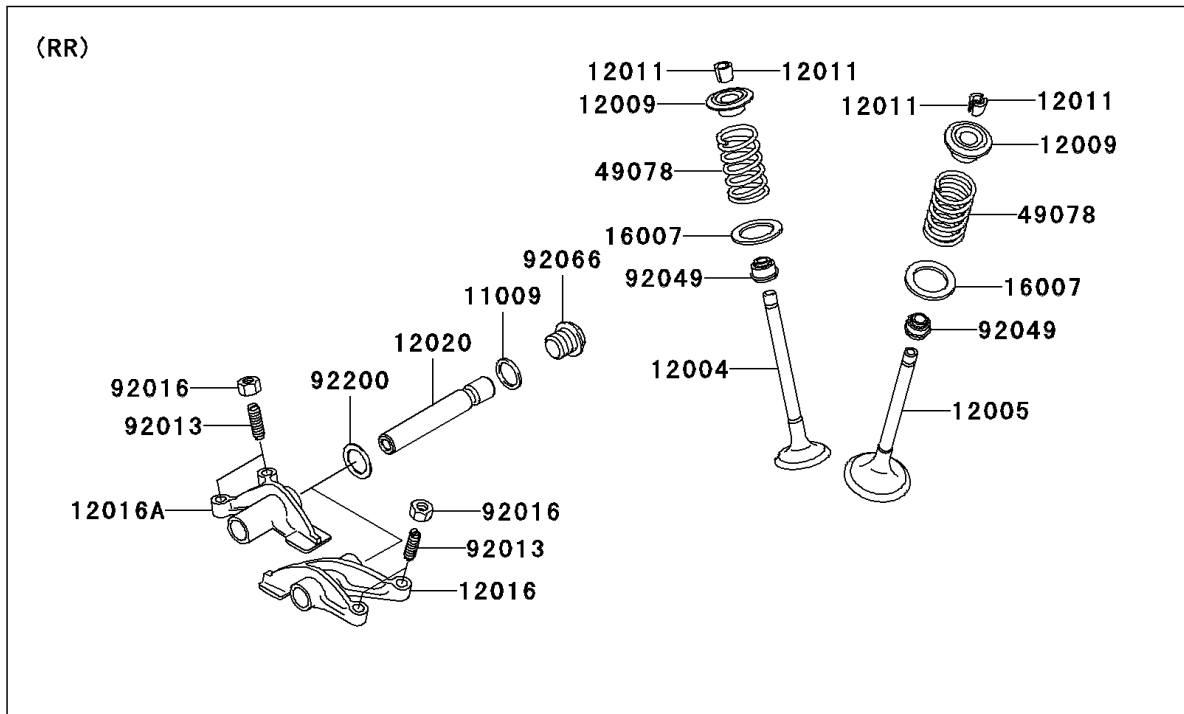

2006 KFX700

PARTS DIAGRAM

Valve(s)

E1210

2006 KFX700

PARTS LIST

Valve(s)

ITEM NAME

PART NUMBER

QUANTITY
