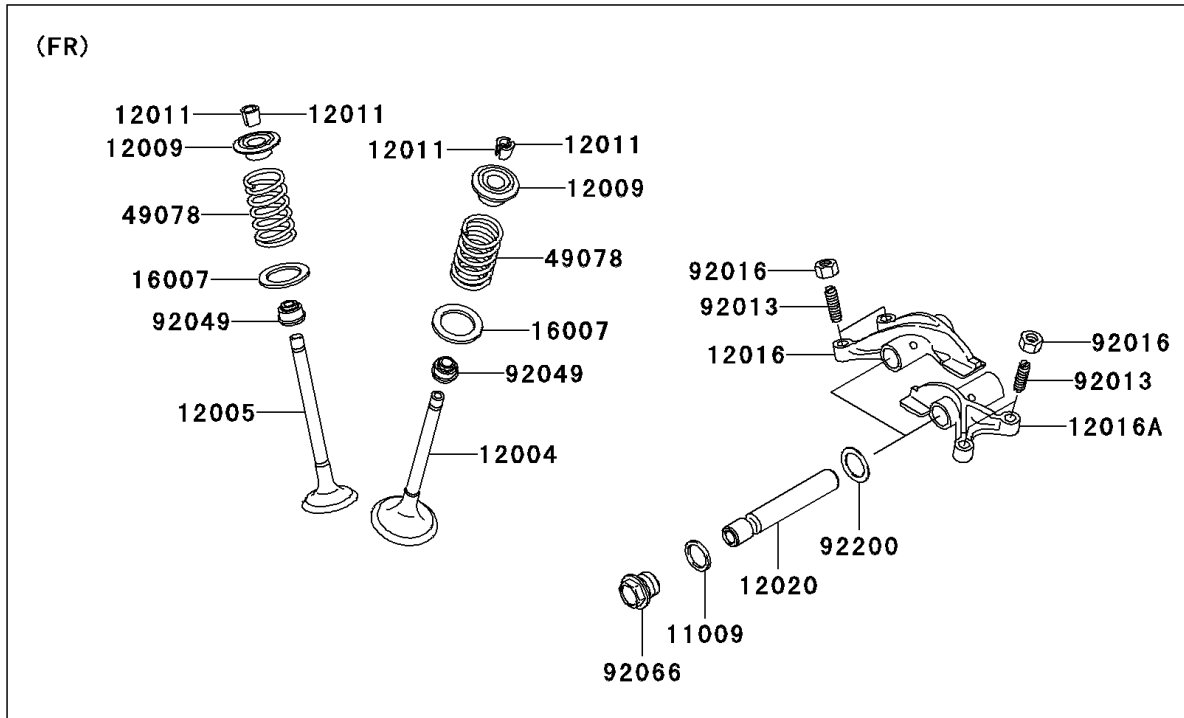

2006 KFX700

PARTS DIAGRAM

Valve(s)

E1210

2006 KFX700

PARTS LIST

Valve(s)

ITEM NAME

PART NUMBER

QUANTITY
