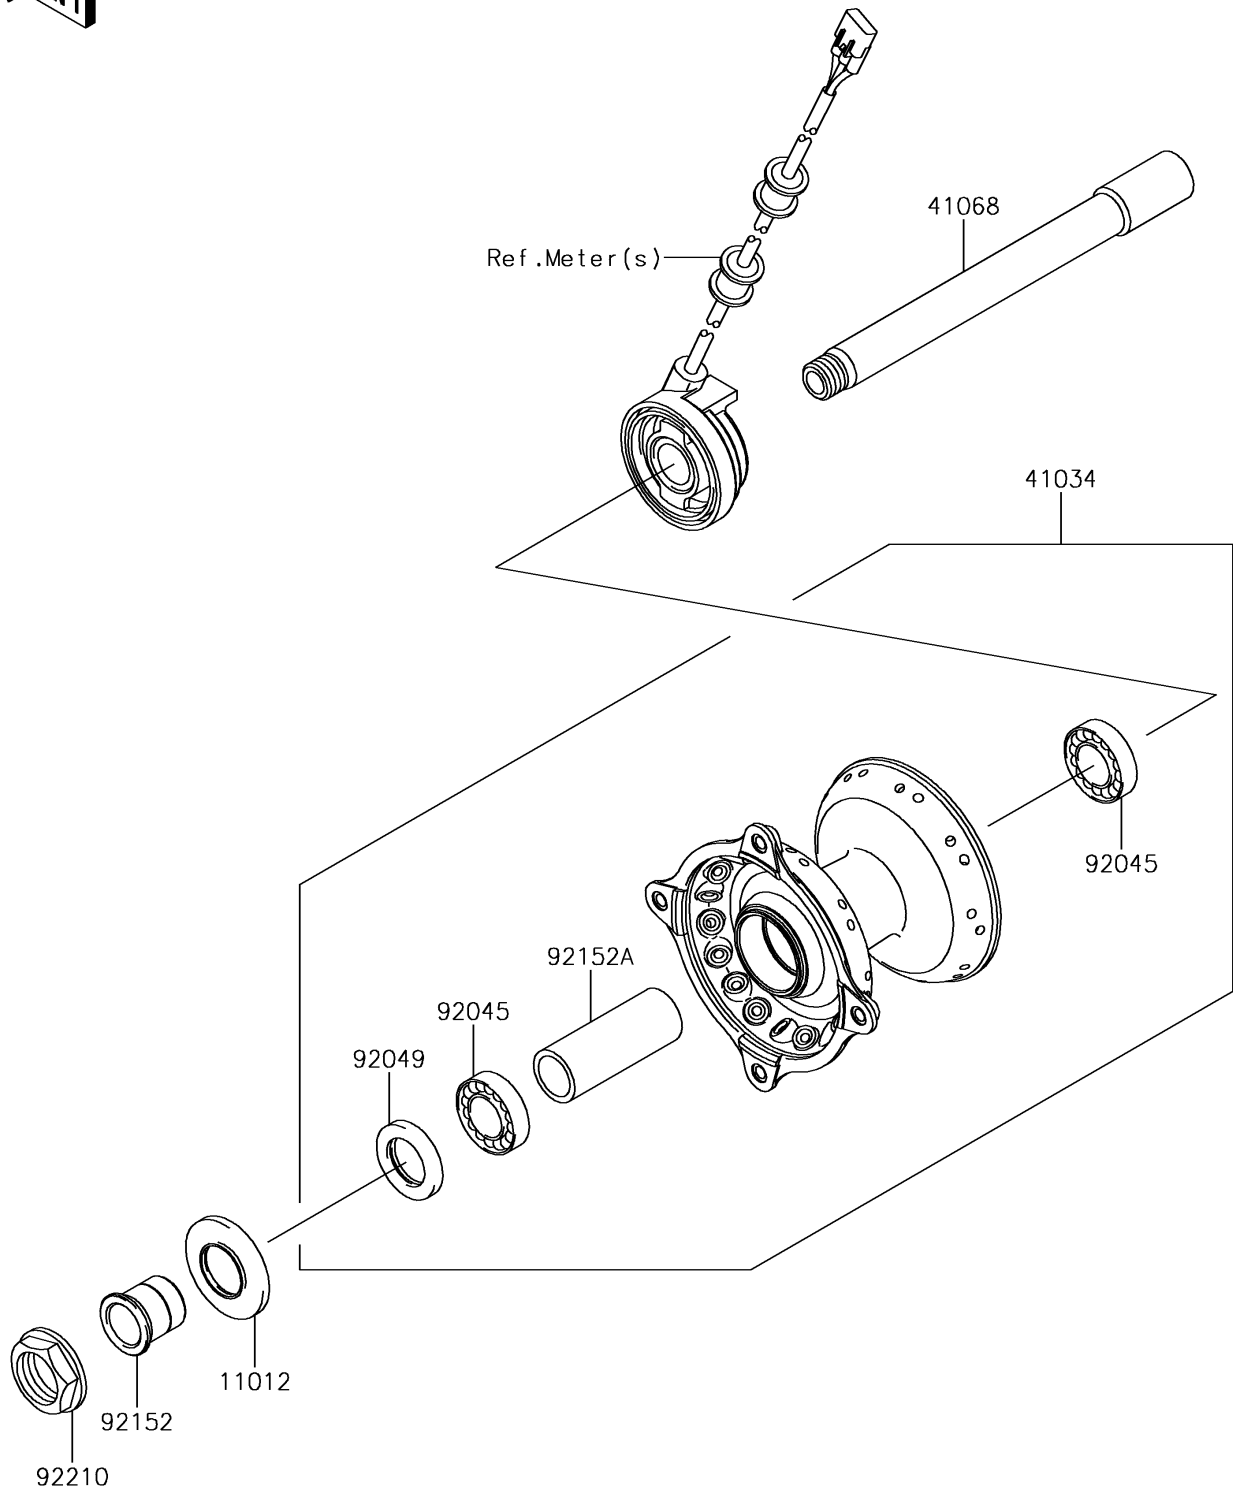

2018 KLX450R

PARTS DIAGRAM

Front Hub

F2230

2018 KLX450R

PARTS LIST

Front Hub

Kawasaki

Let the Good Times Roll®

ITEM NAME

PART NUMBER

QUANTITY
