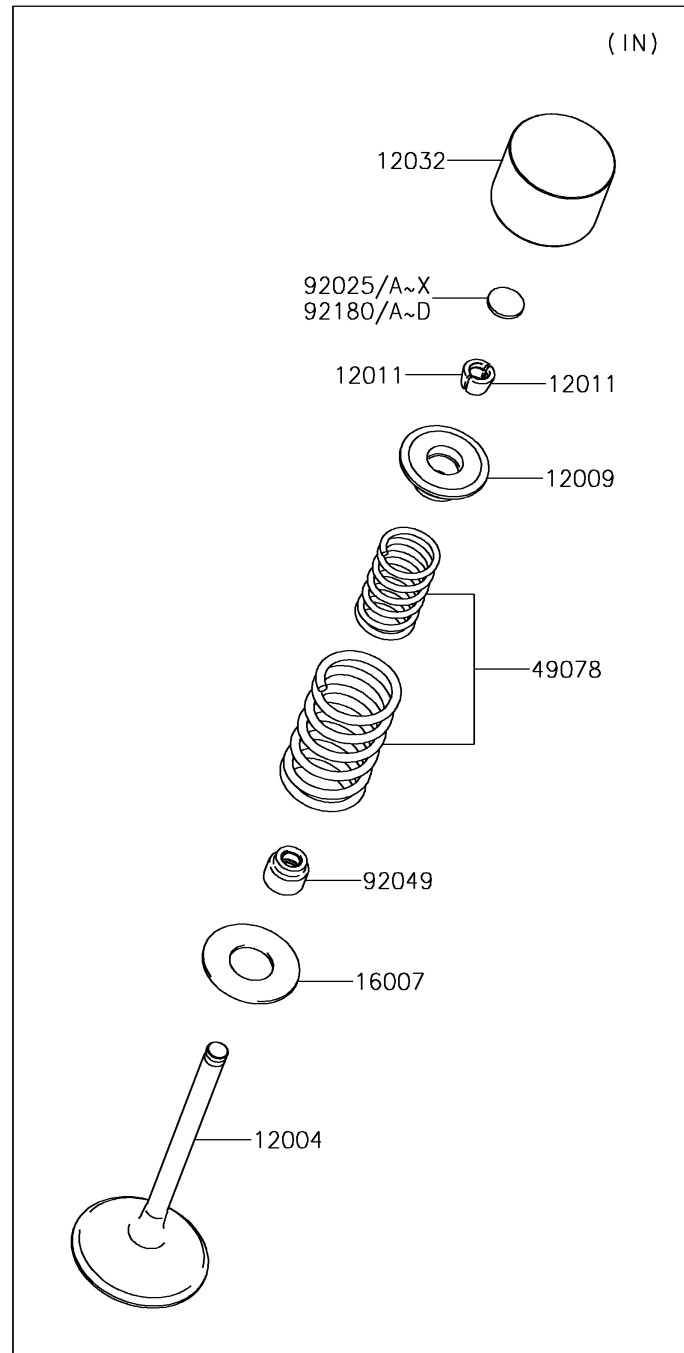

# 2018 KLX450R

## PARTS DIAGRAM

Valve(s)

E1210

## PARTS LIST

Valve(s)

**ITEM NAME**

**PART NUMBER**

**QUANTITY**

---