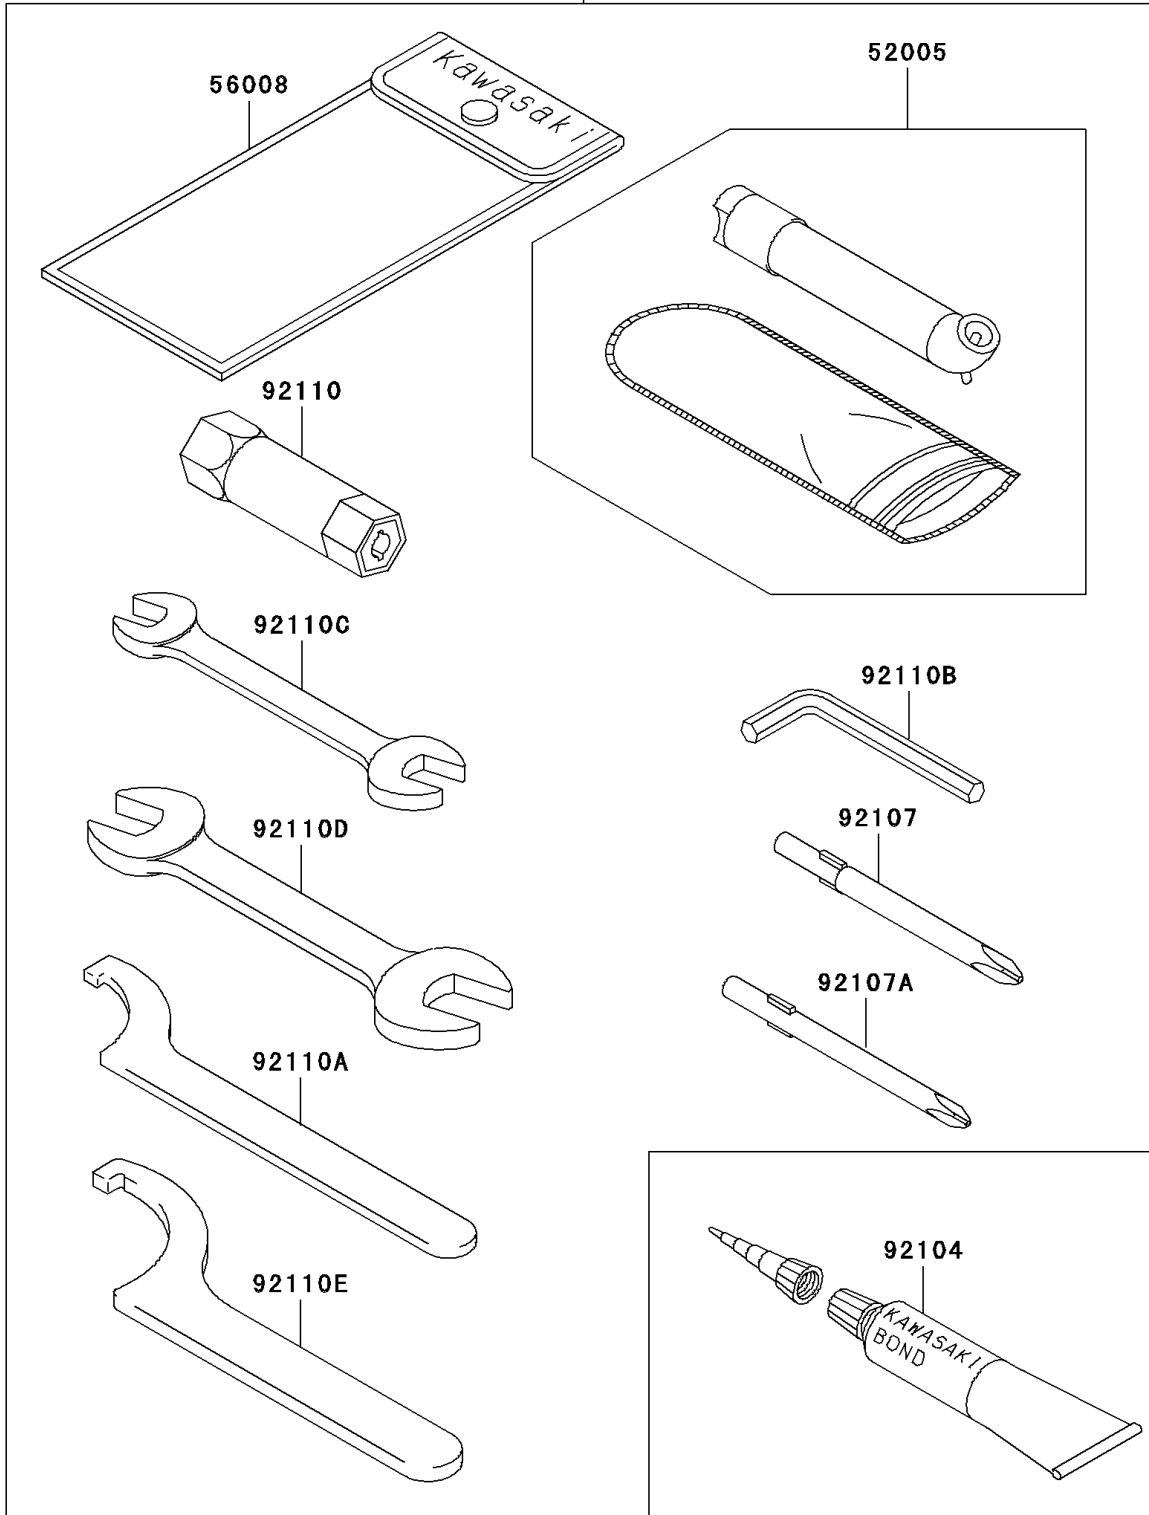

2005 KFX700

PARTS DIAGRAM

Owner's Tools

56007

F2810

2005 KFX700

PARTS LIST

Owner's Tools

Kawasaki

Let the Good Times Roll®

ITEM NAME

PART NUMBER

QUANTITY
