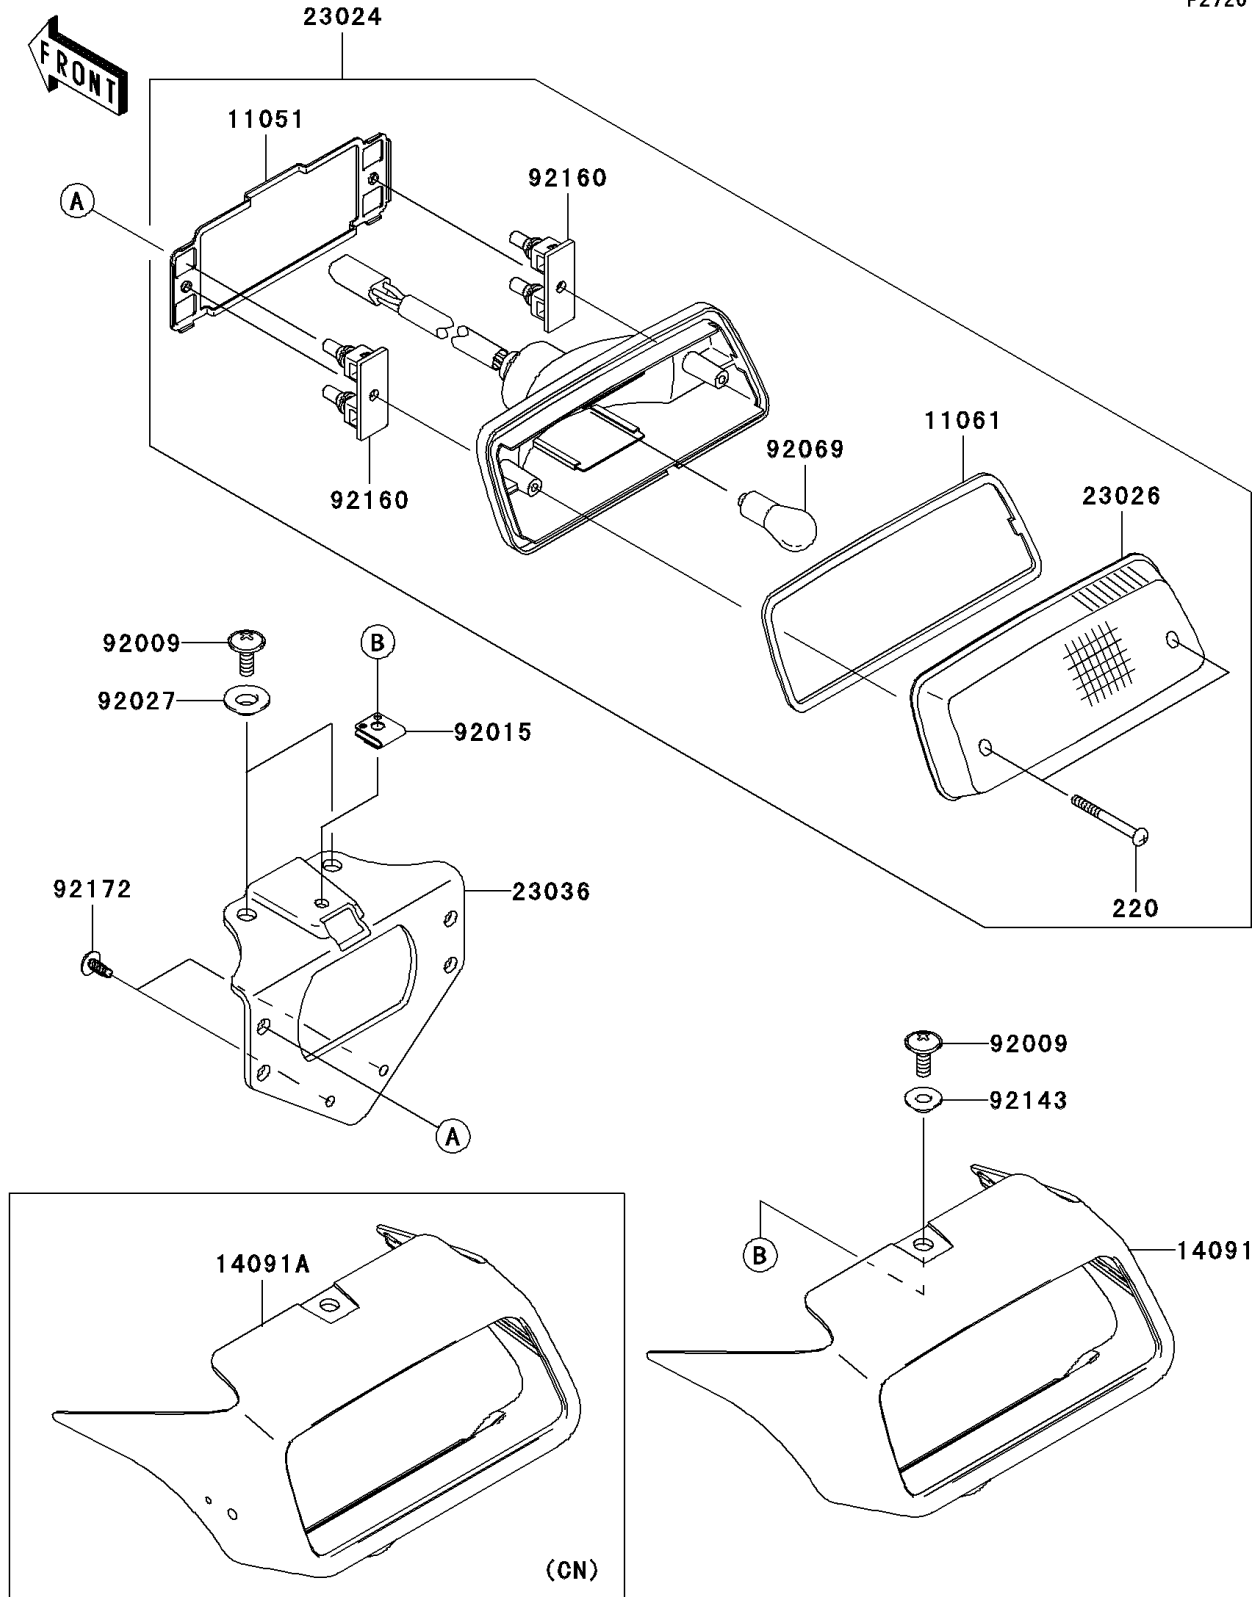

2005 KFX700

PARTS DIAGRAM

Taillight(s)

F2720

2005 KFX700

PARTS LIST

Taillight(s)

ITEM NAME

PART NUMBER

QUANTITY
