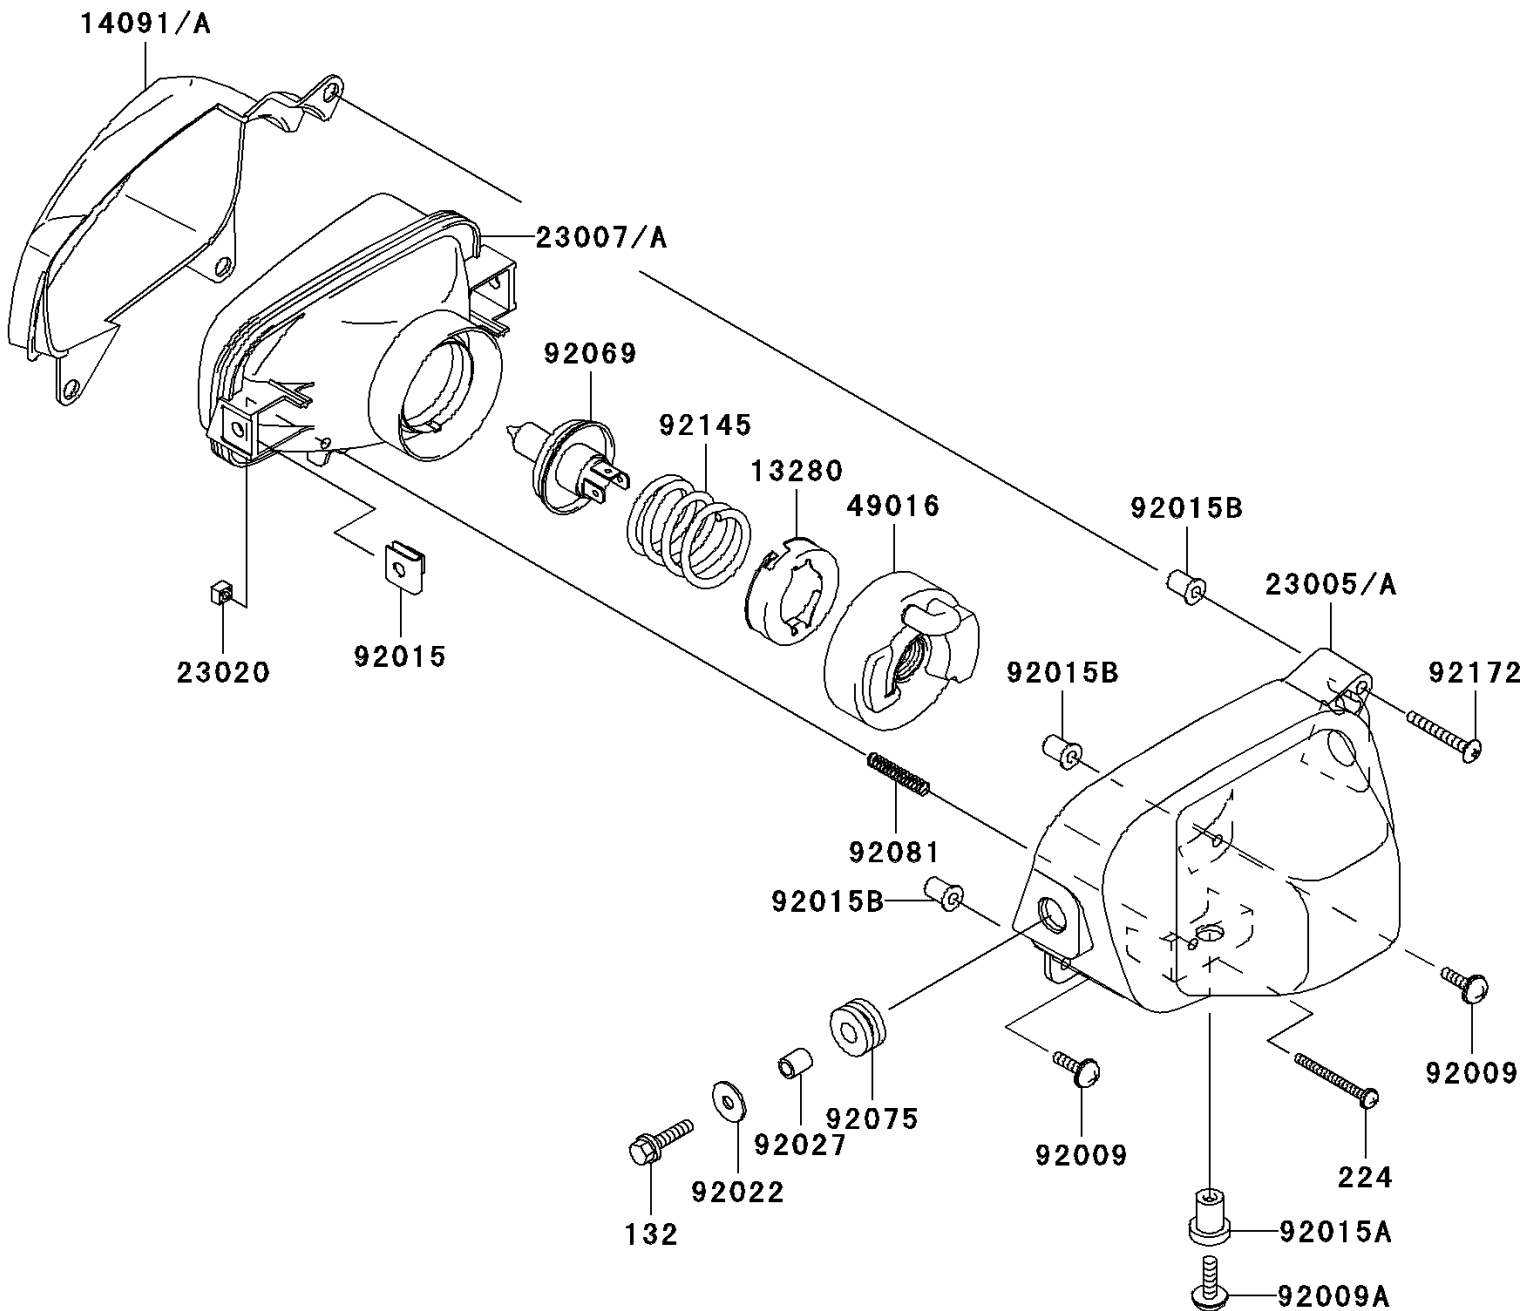

2005 KFX700

PARTS DIAGRAM

Headlight(s)

F2710

2005 KFX700

PARTS LIST

Headlight(s)

Kawasaki

Let the Good Times Roll®

ITEM NAME

PART NUMBER

QUANTITY
