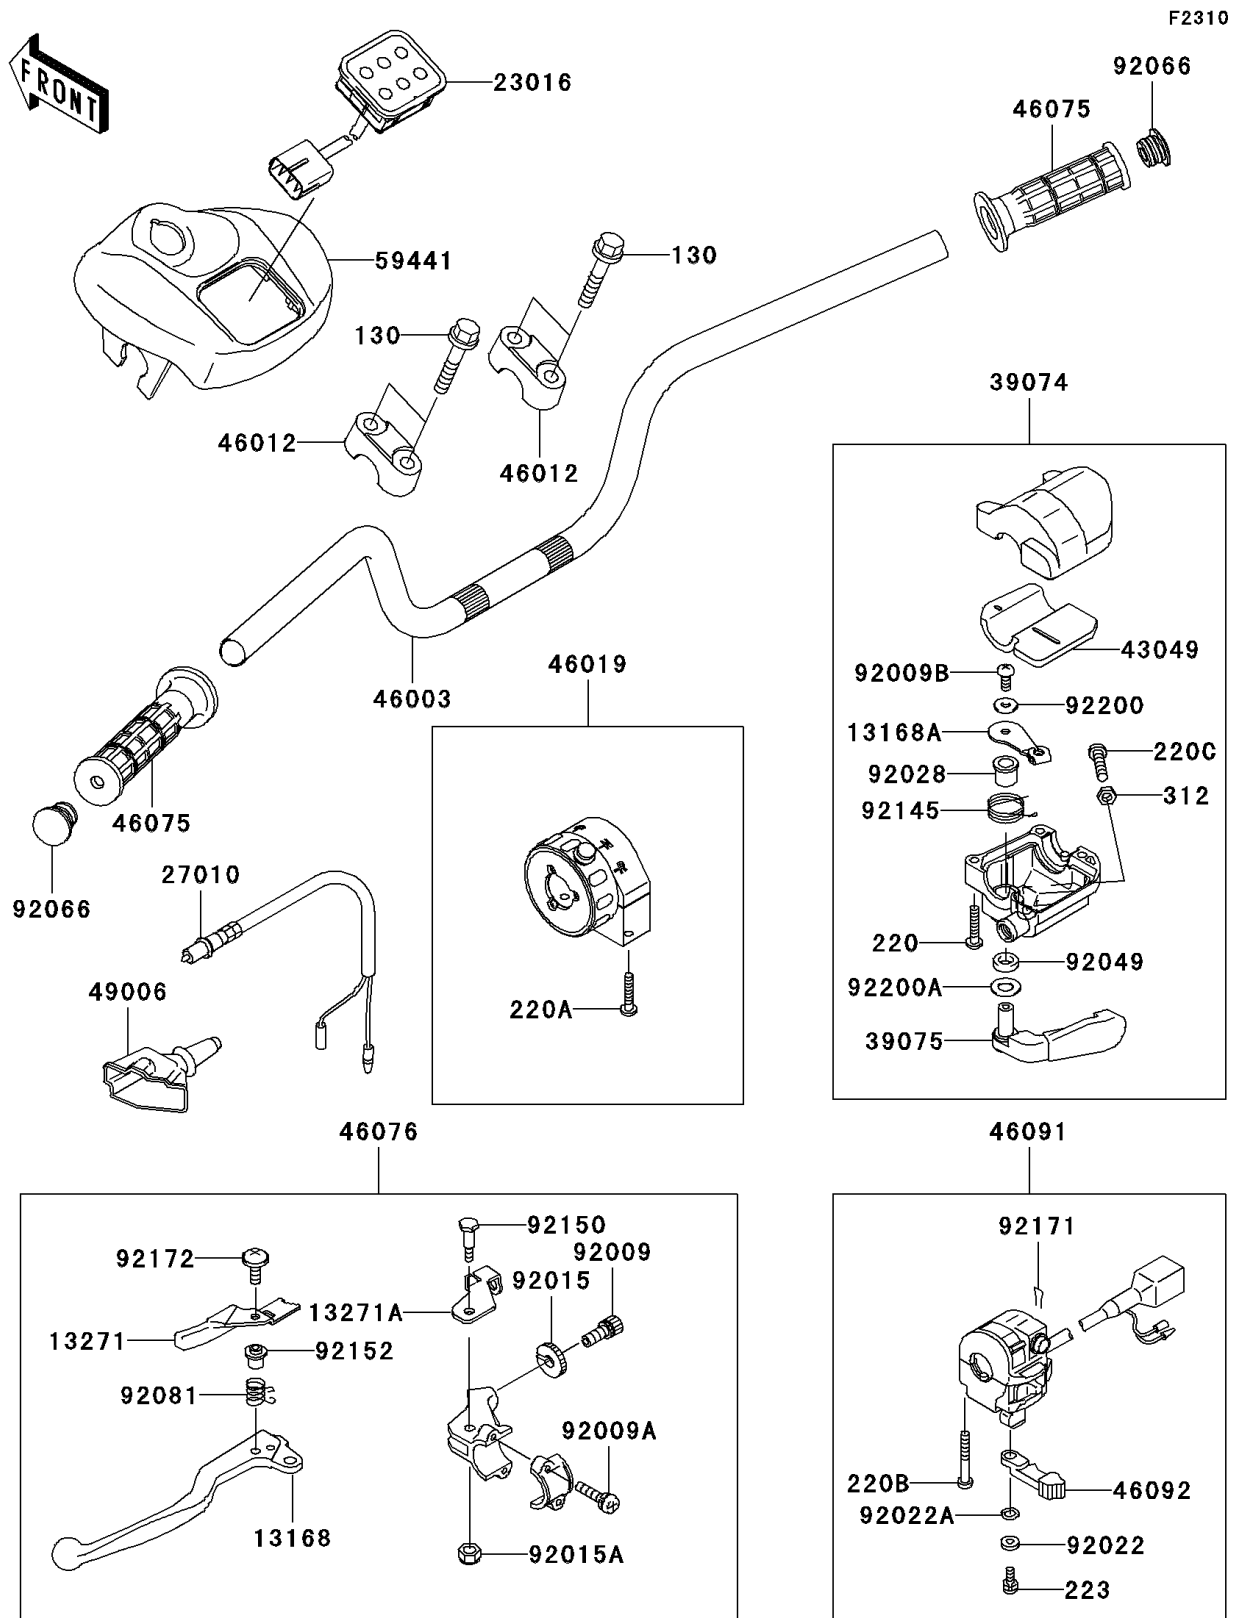

2005 KFX700

PARTS DIAGRAM

Handlebar

Kawasaki

Let the Good Times Roll®

2005 KFX700

PARTS LIST

Handlebar

Kawasaki

Let the Good Times Roll®

ITEM NAME

PART NUMBER

QUANTITY
