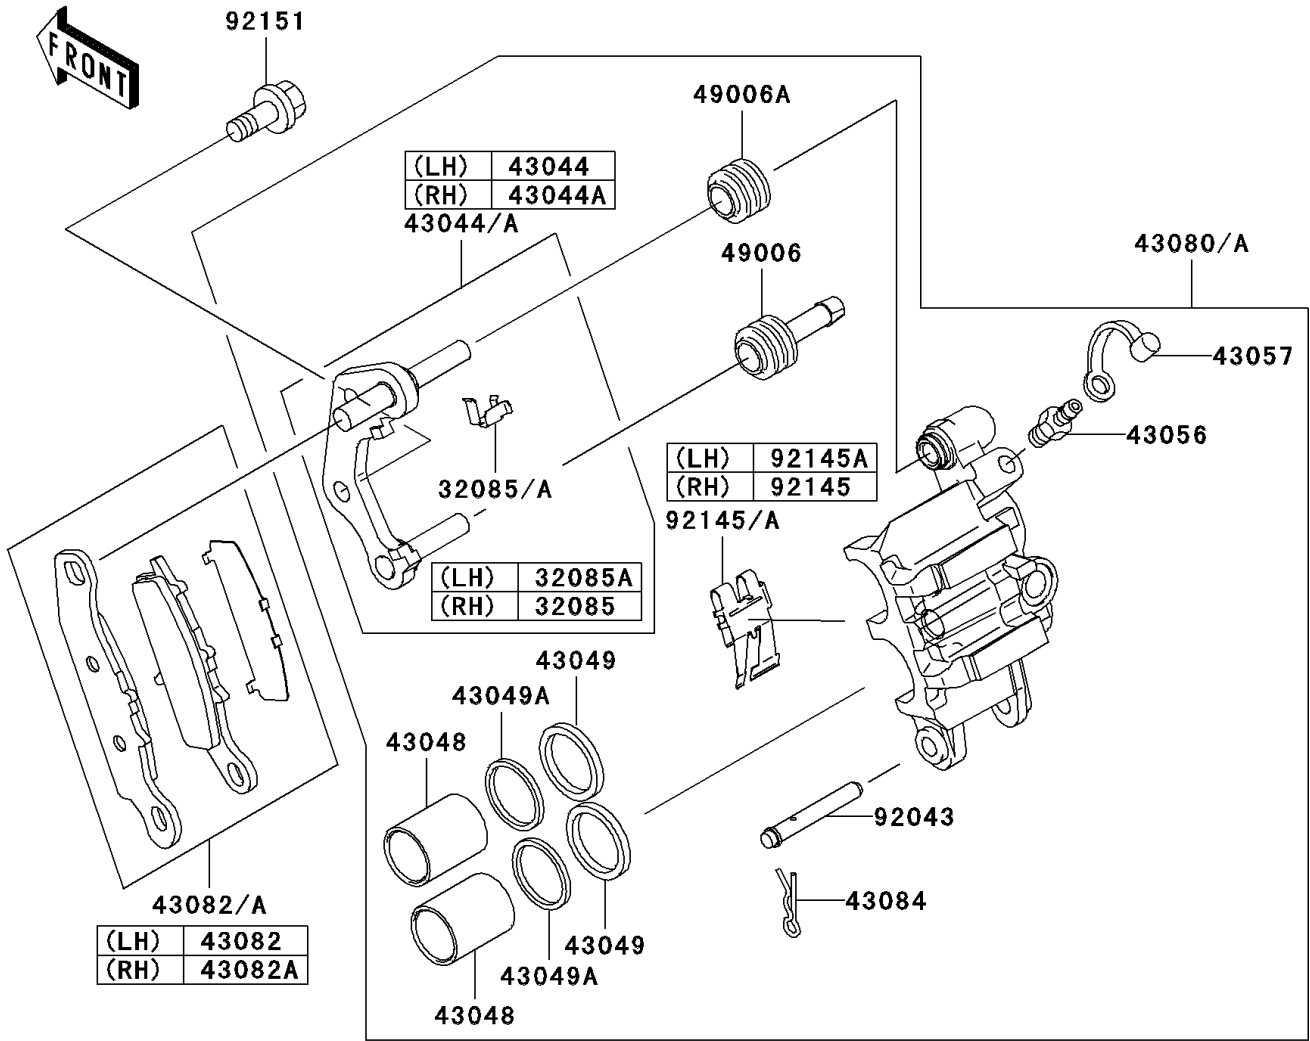

2005 KFX700

PARTS DIAGRAM

Front Brake

F2292

2005 KFX700

PARTS LIST

Front Brake

Kawasaki

Let the Good Times Roll®

ITEM NAME

PART NUMBER

QUANTITY
