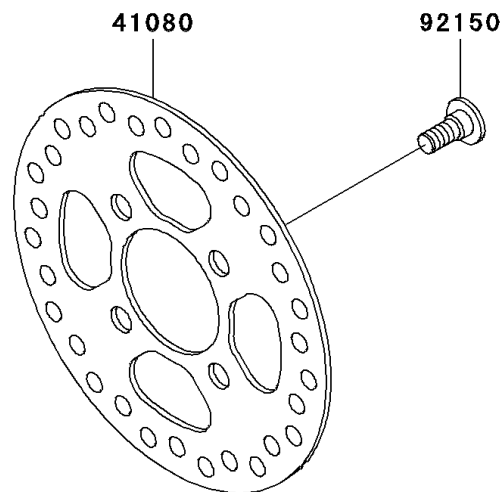

2005 KFX700

PARTS DIAGRAM

Front Brake

F2292

2005 KFX700

PARTS LIST

Front Brake

Kawasaki

Let the Good Times Roll®

ITEM NAME

PART NUMBER

QUANTITY
