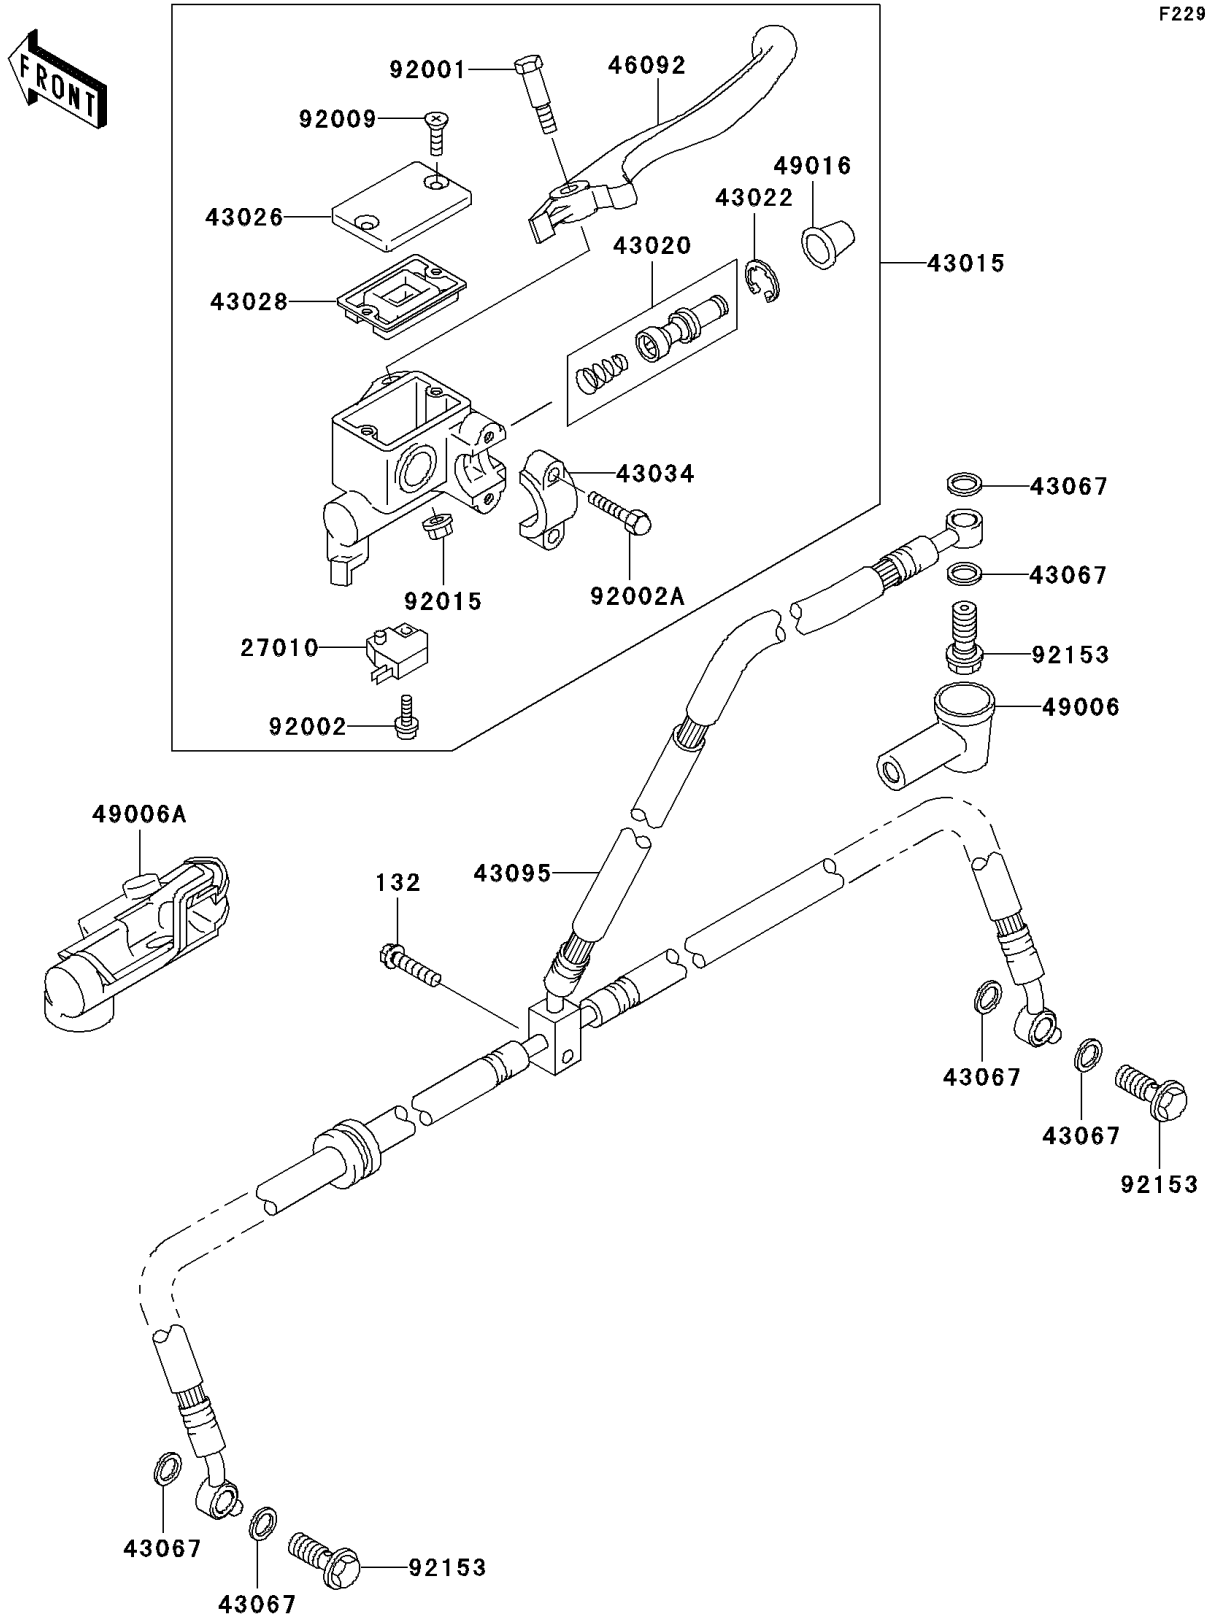

2005 KFX700

PARTS DIAGRAM

Front Master Cylinder

F2291

2005 KFX700

PARTS LIST

Front Master Cylinder

ITEM NAME

PART NUMBER

QUANTITY
