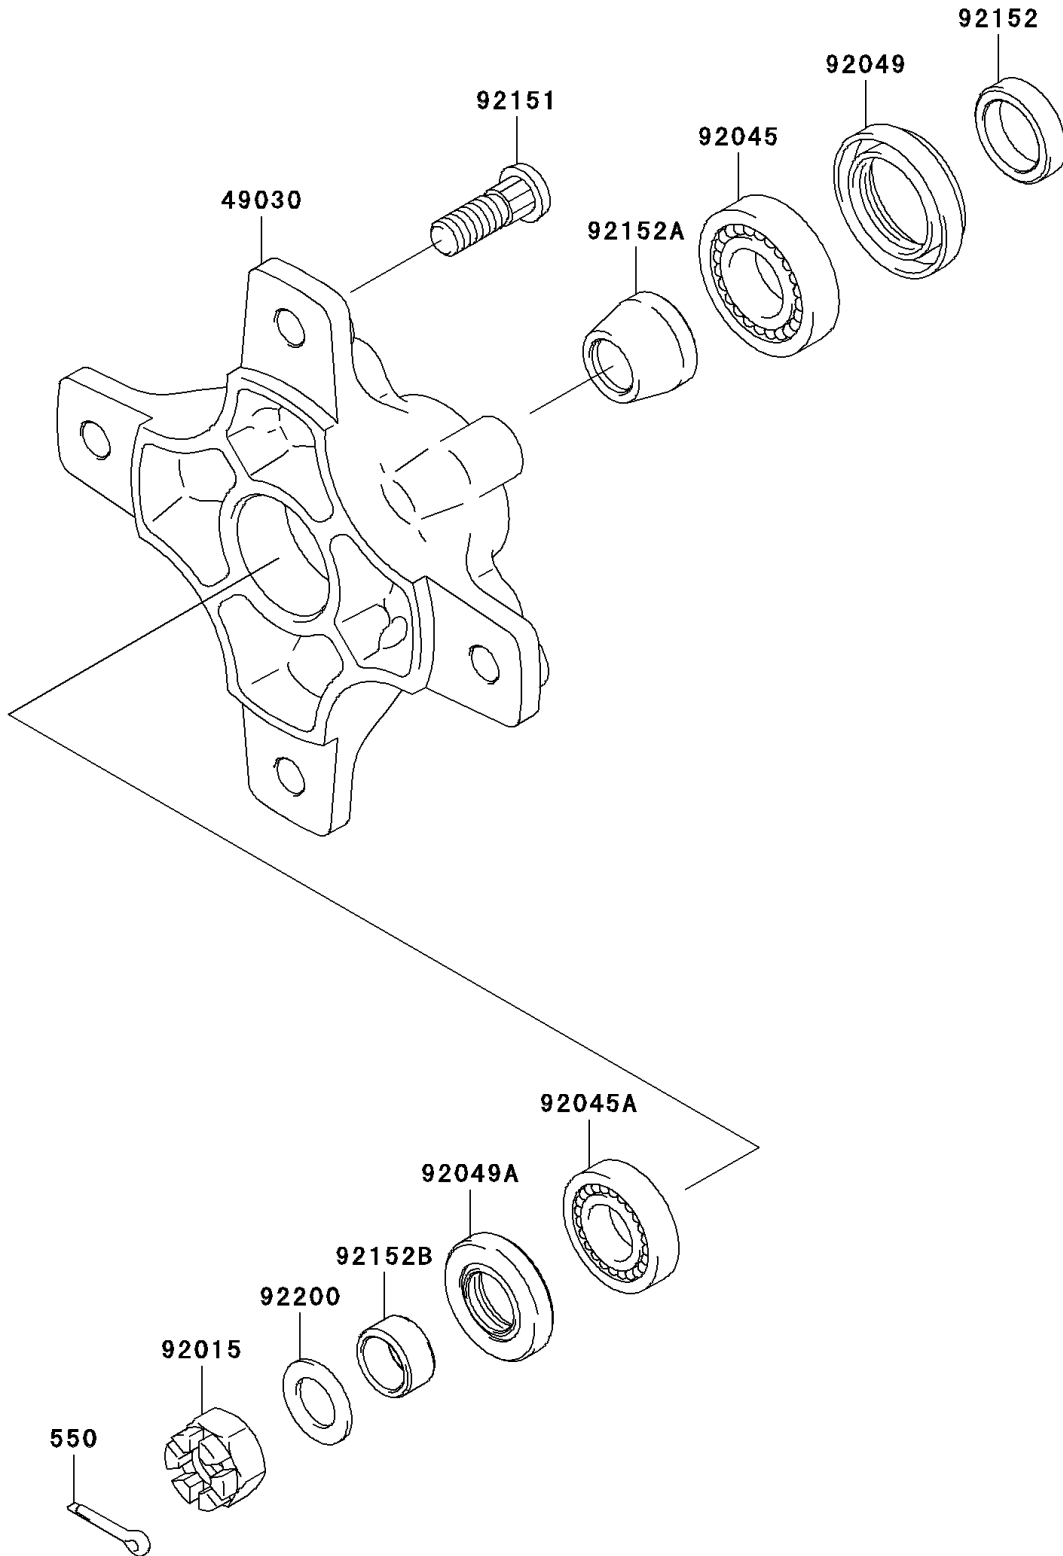

2005 KFX700

PARTS DIAGRAM

Front Hub

F2230

2005 KFX700

PARTS LIST

Front Hub

Kawasaki

Let the Good Times Roll®

ITEM NAME

PART NUMBER

QUANTITY
