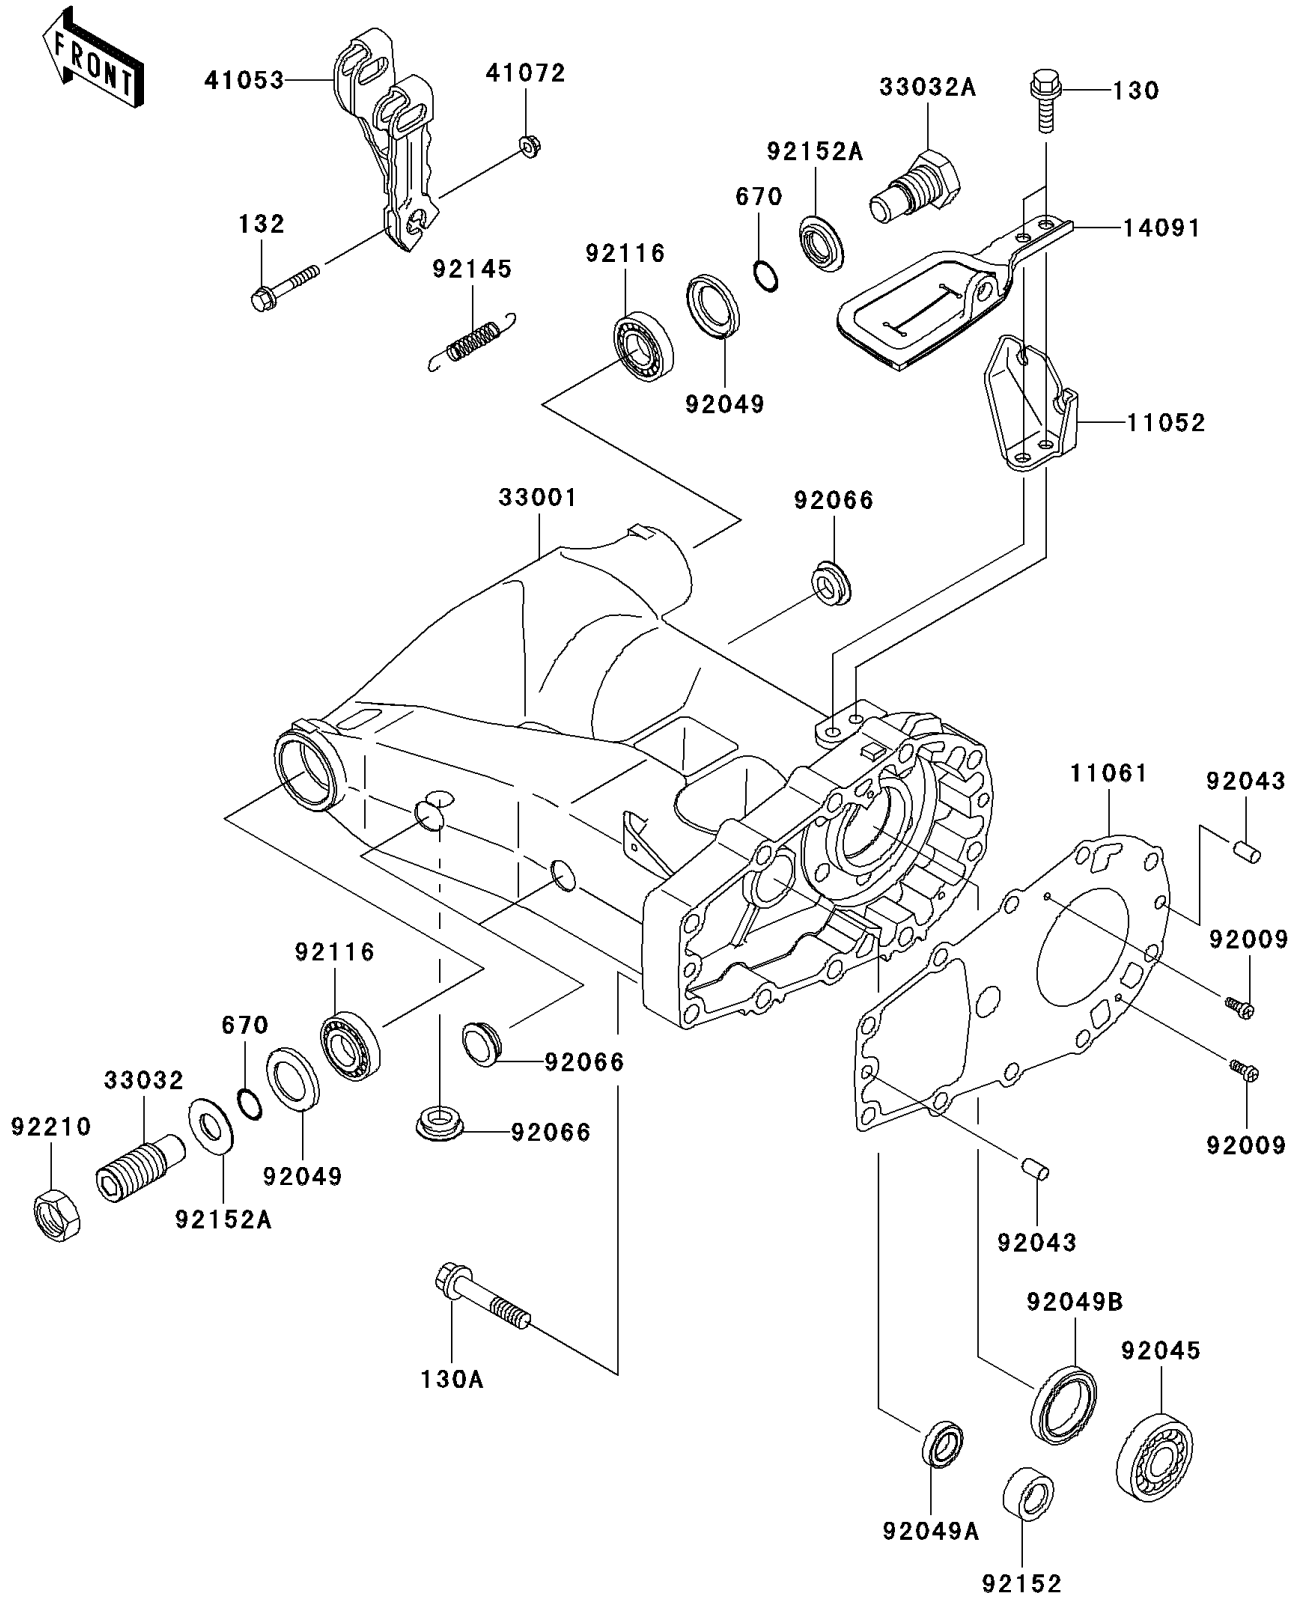

2005 KFX700

PARTS DIAGRAM

Swingarm

F2141

2005 KFX700

PARTS LIST

Swingarm

Kawasaki

Let the Good Times Roll®

ITEM NAME

PART NUMBER

QUANTITY
