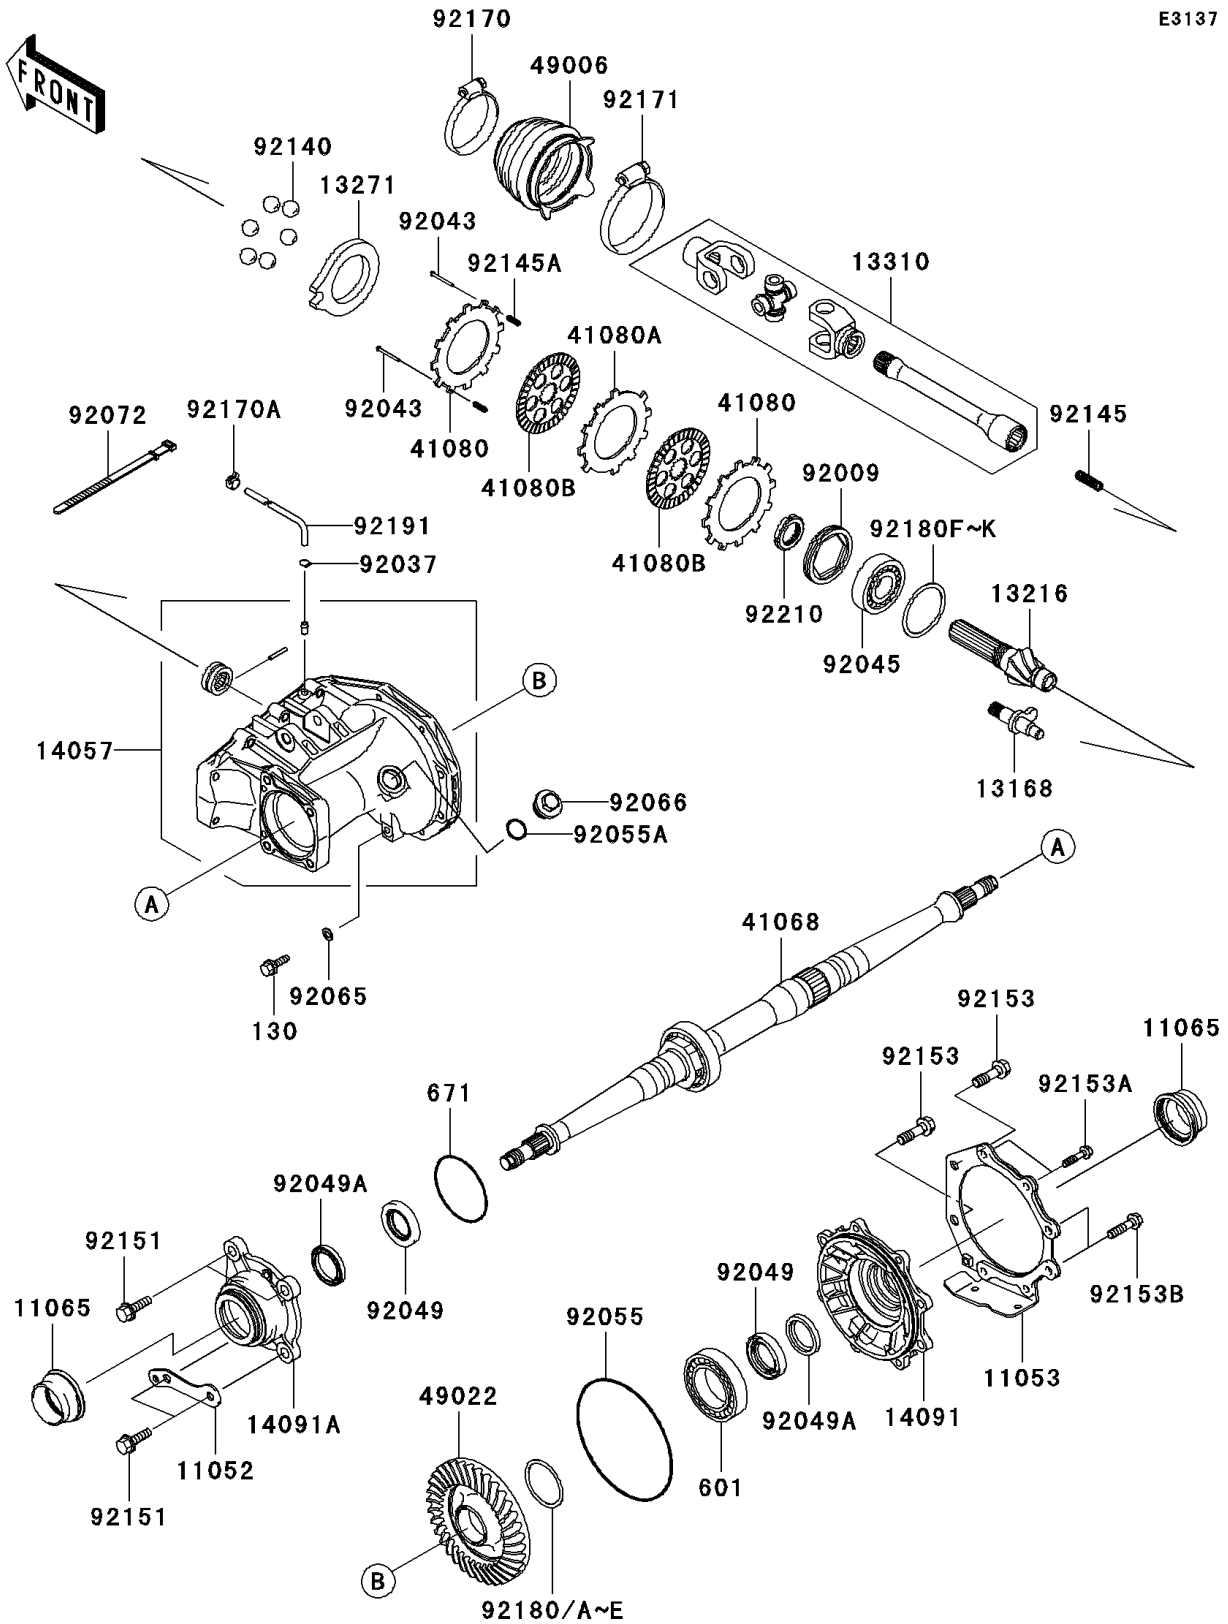

2005 KFX700

PARTS DIAGRAM

Drive Shaft-Rear

E3137

2005 KFX700

PARTS LIST

Drive Shaft-Rear

Kawasaki

Let the Good Times Roll®

ITEM NAME

PART NUMBER

QUANTITY
