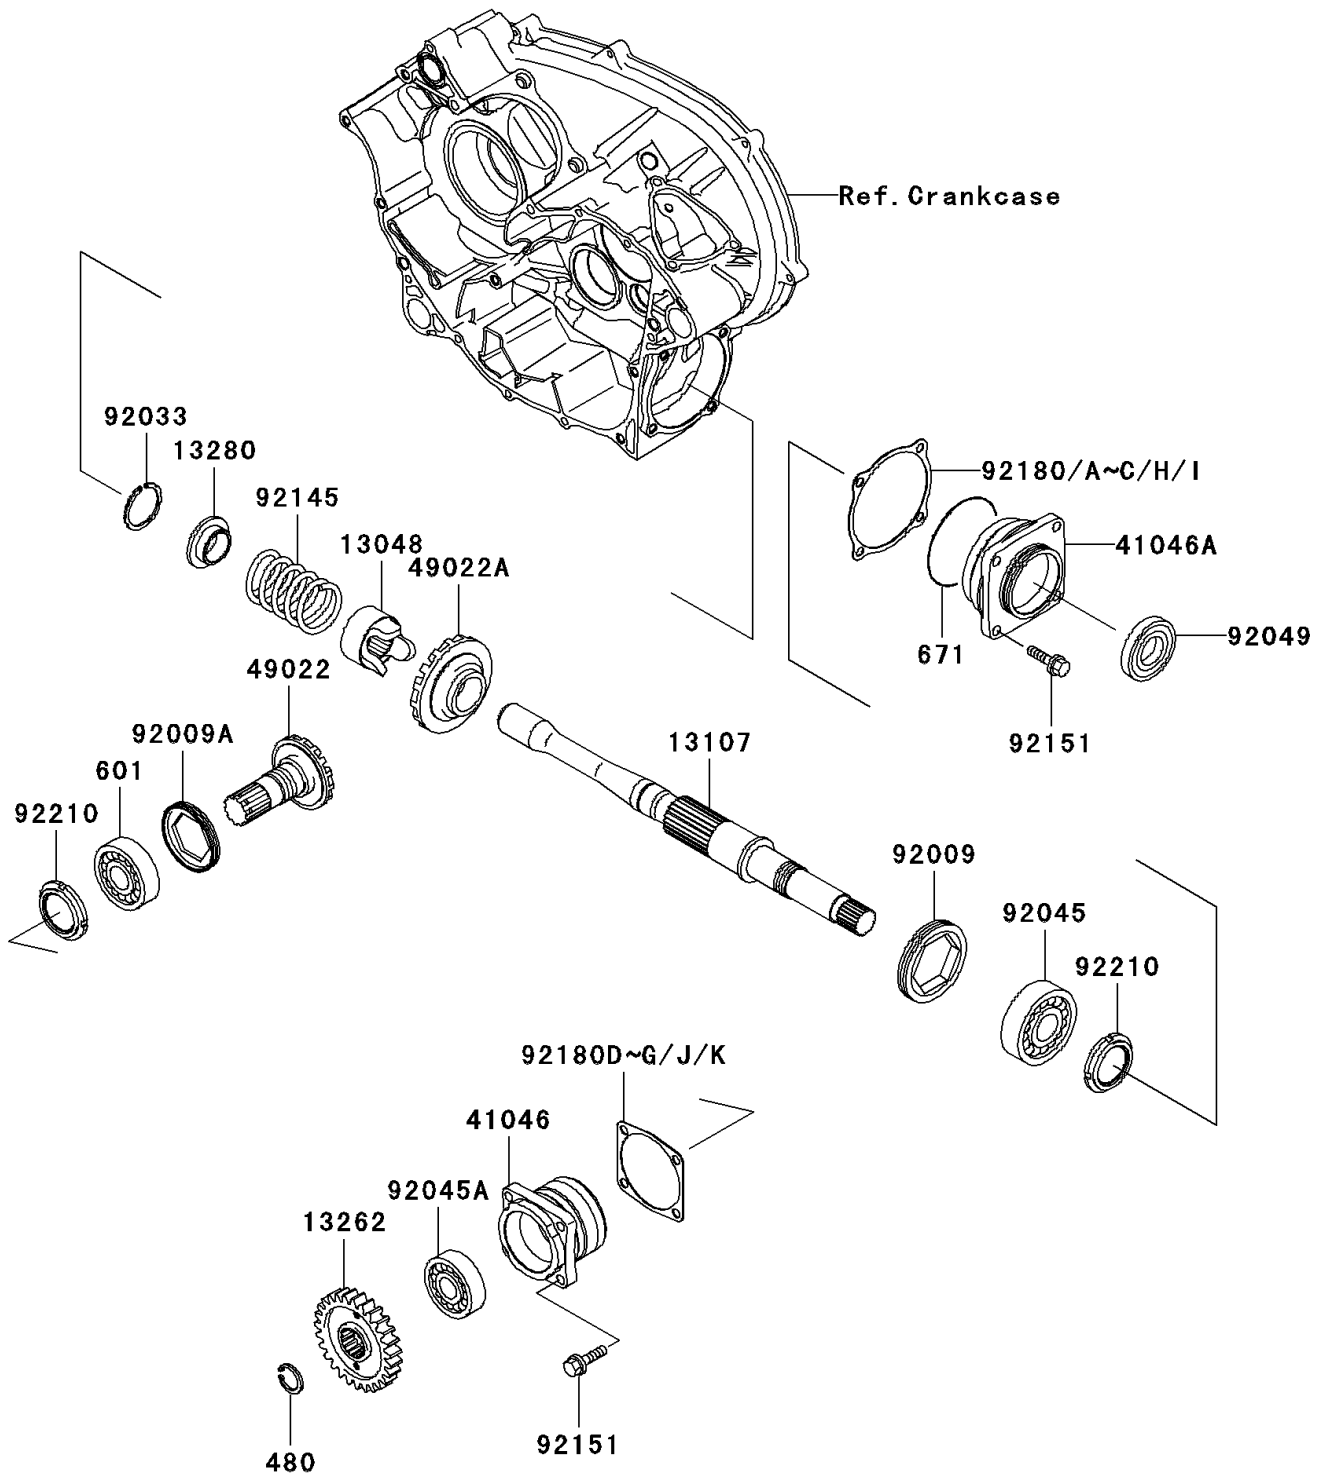

2005 KFX700

PARTS DIAGRAM

Front Bevel Gear

E3131

2005 KFX700

PARTS LIST

Front Bevel Gear

ITEM NAME

PART NUMBER

QUANTITY
