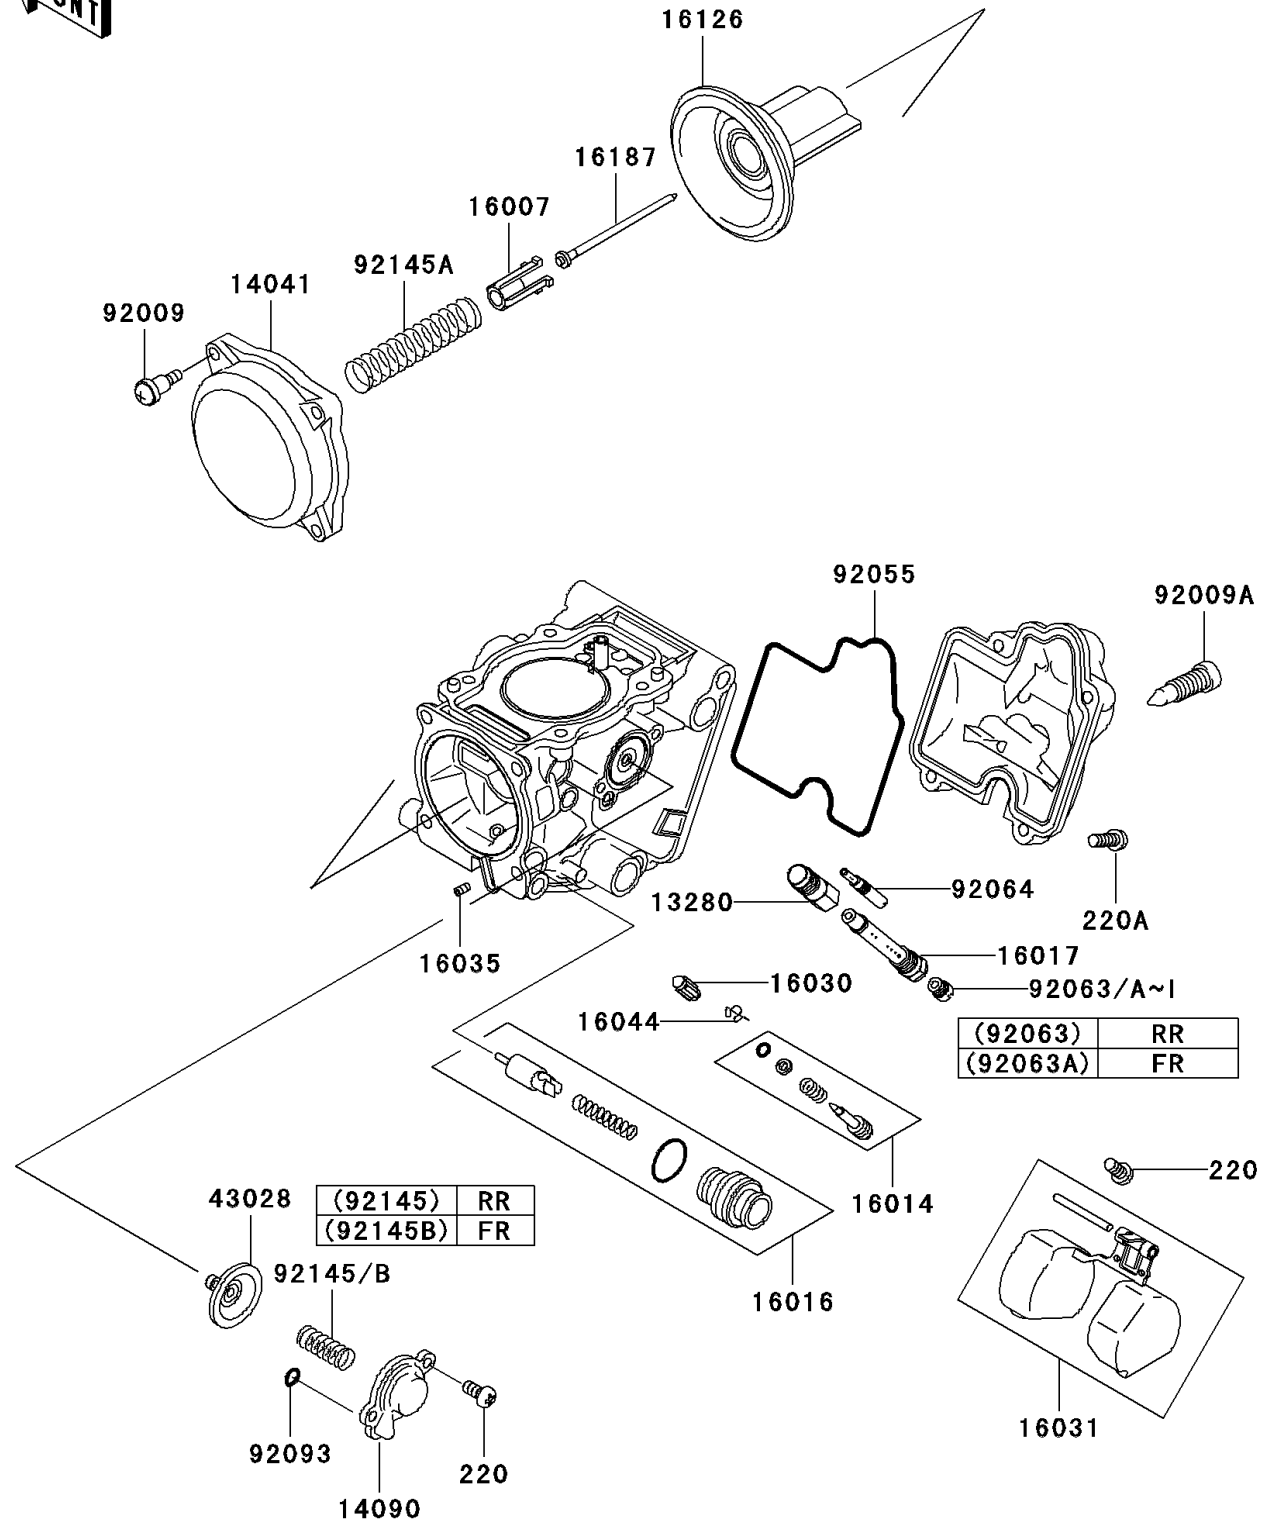

2005 KFX700

PARTS DIAGRAM

Carburetor Parts

E1612

2005 KFX700

PARTS LIST

Carburetor Parts

ITEM NAME

PART NUMBER

QUANTITY
