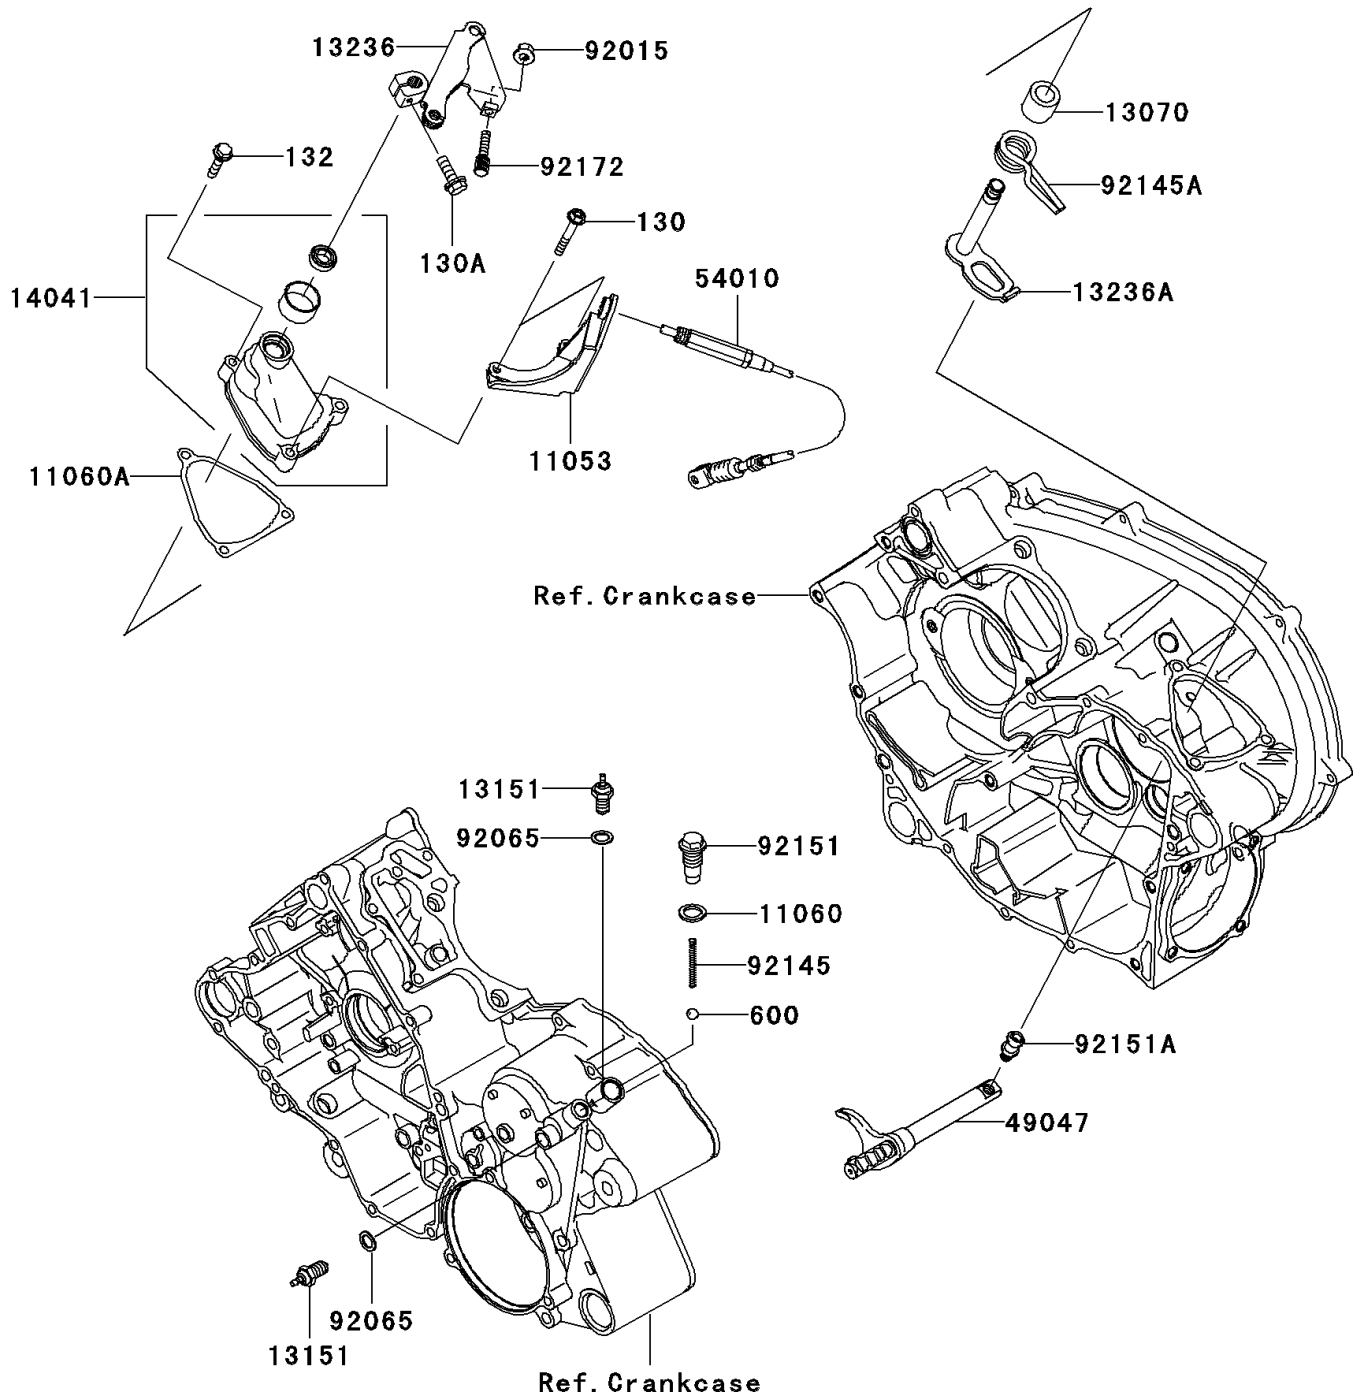

2005 KFX700

PARTS DIAGRAM

Gear Change Mechanism

E1370

2005 KFX700

PARTS LIST

Gear Change Mechanism

Kawasaki

Let the Good Times Roll®

ITEM NAME

PART NUMBER

QUANTITY
