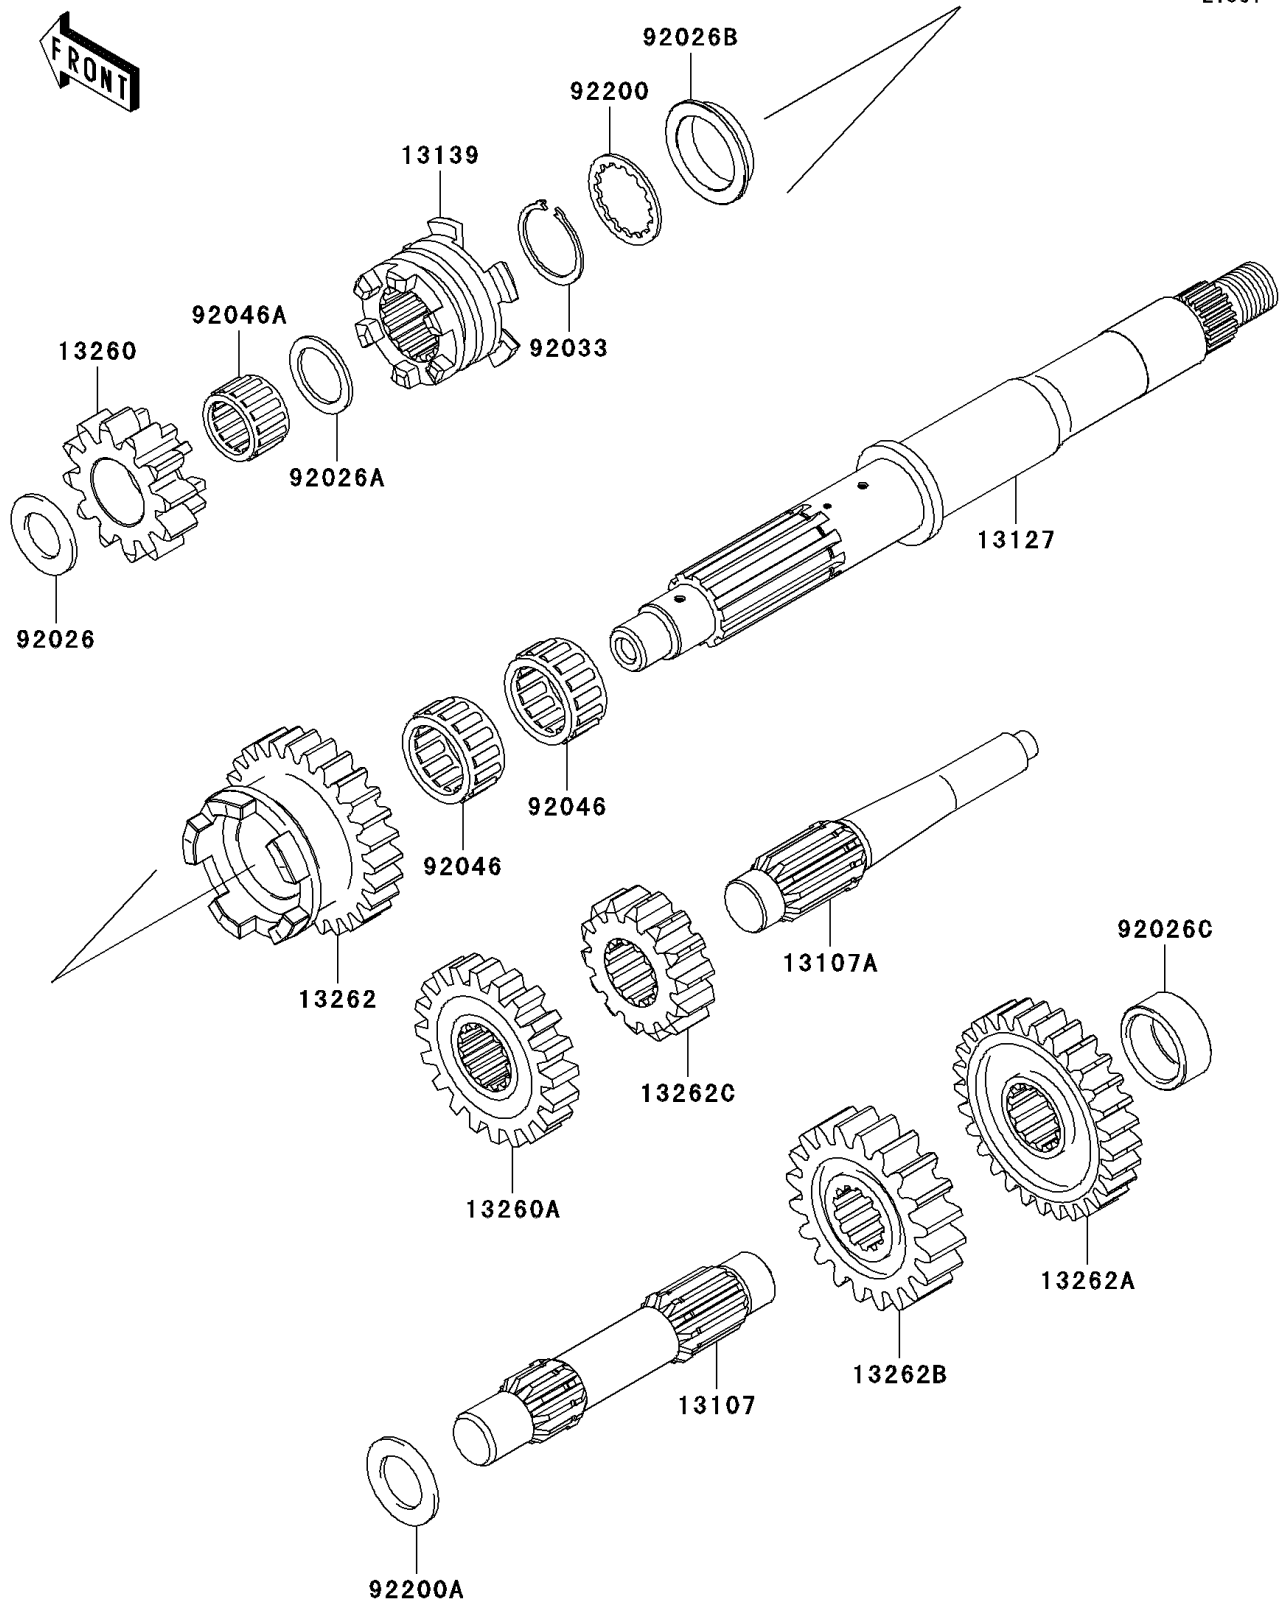

2005 KFX700

PARTS DIAGRAM

Transmission

E1361

2005 KFX700

PARTS LIST

Transmission

ITEM NAME

PART NUMBER

QUANTITY
