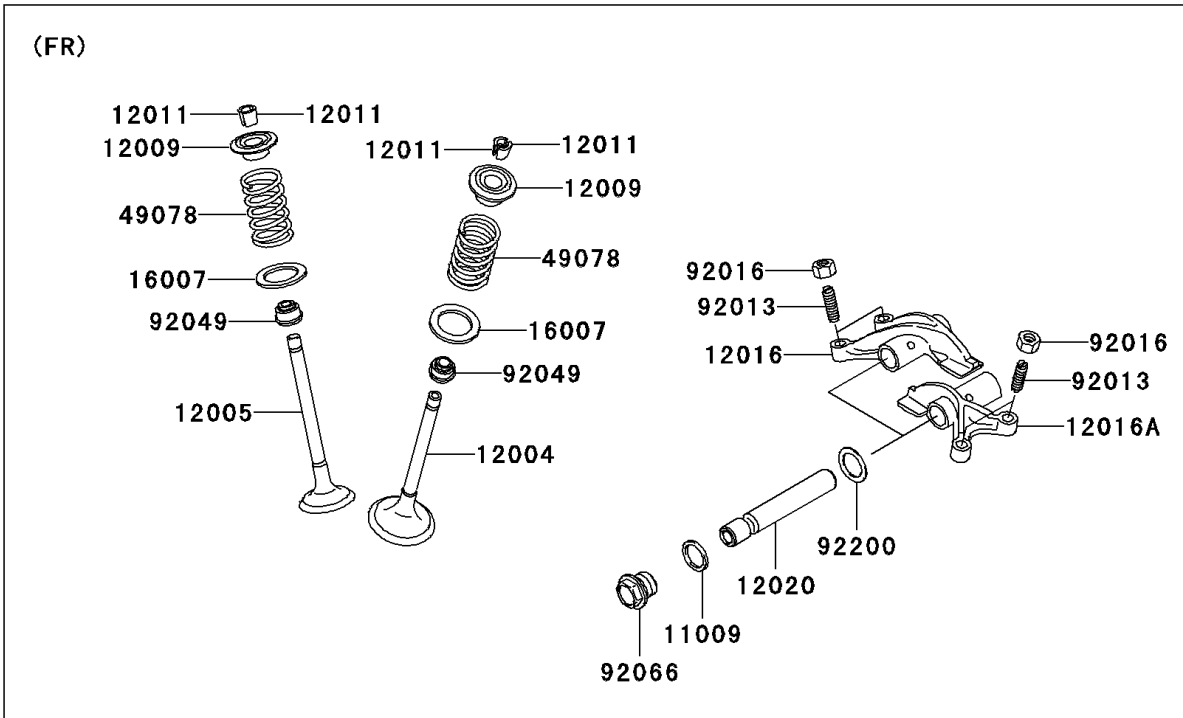

2005 KFX700

PARTS DIAGRAM

Valve(s)(B2)

E1210A

2005 KFX700

PARTS LIST

Valve(s)(B2)

Kawasaki

Let the Good Times Roll®

ITEM NAME

PART NUMBER

QUANTITY
