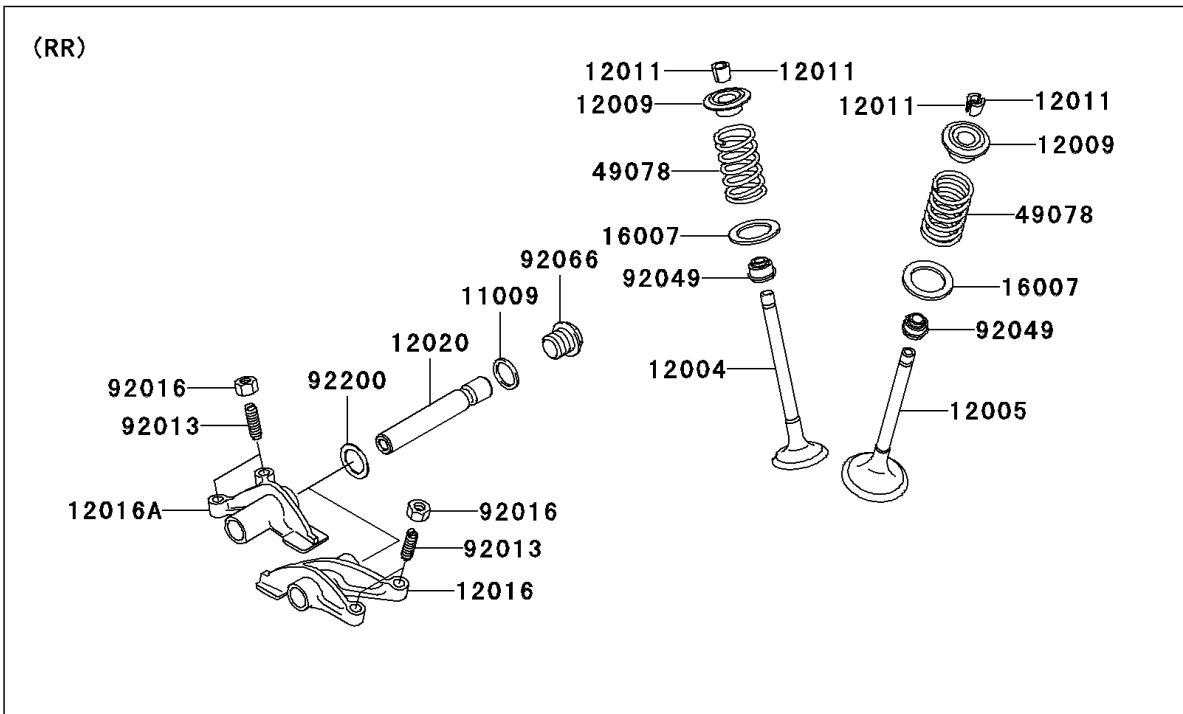

2005 KFX700

PARTS DIAGRAM

Valve(s)(B2)

E1210A

2005 KFX700

PARTS LIST

Valve(s)(B2)

Kawasaki

Let the Good Times Roll®

ITEM NAME

PART NUMBER

QUANTITY
