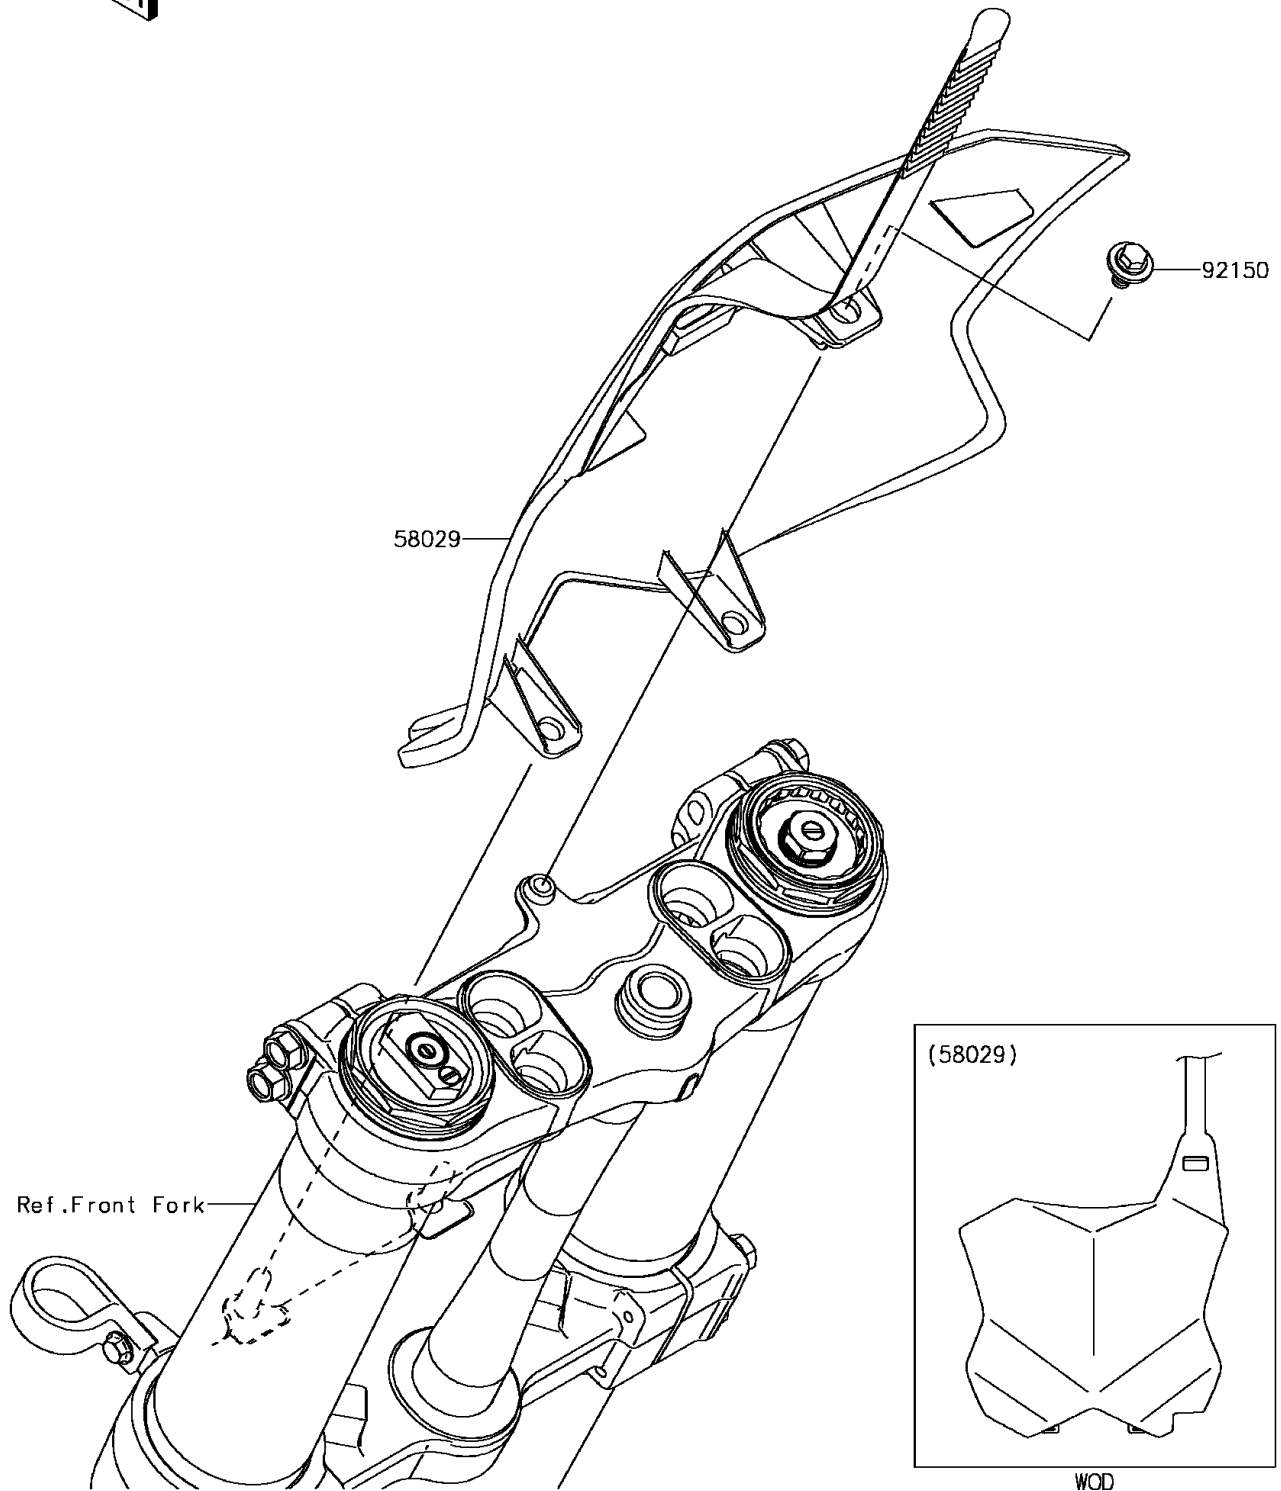

2017 KX™ 250F

PARTS DIAGRAM

Accessory

F2910

2017 KX™ 250F

PARTS LIST

Accessory

Kawasaki

Let the Good Times Roll®

ITEM NAME

PART NUMBER

QUANTITY
