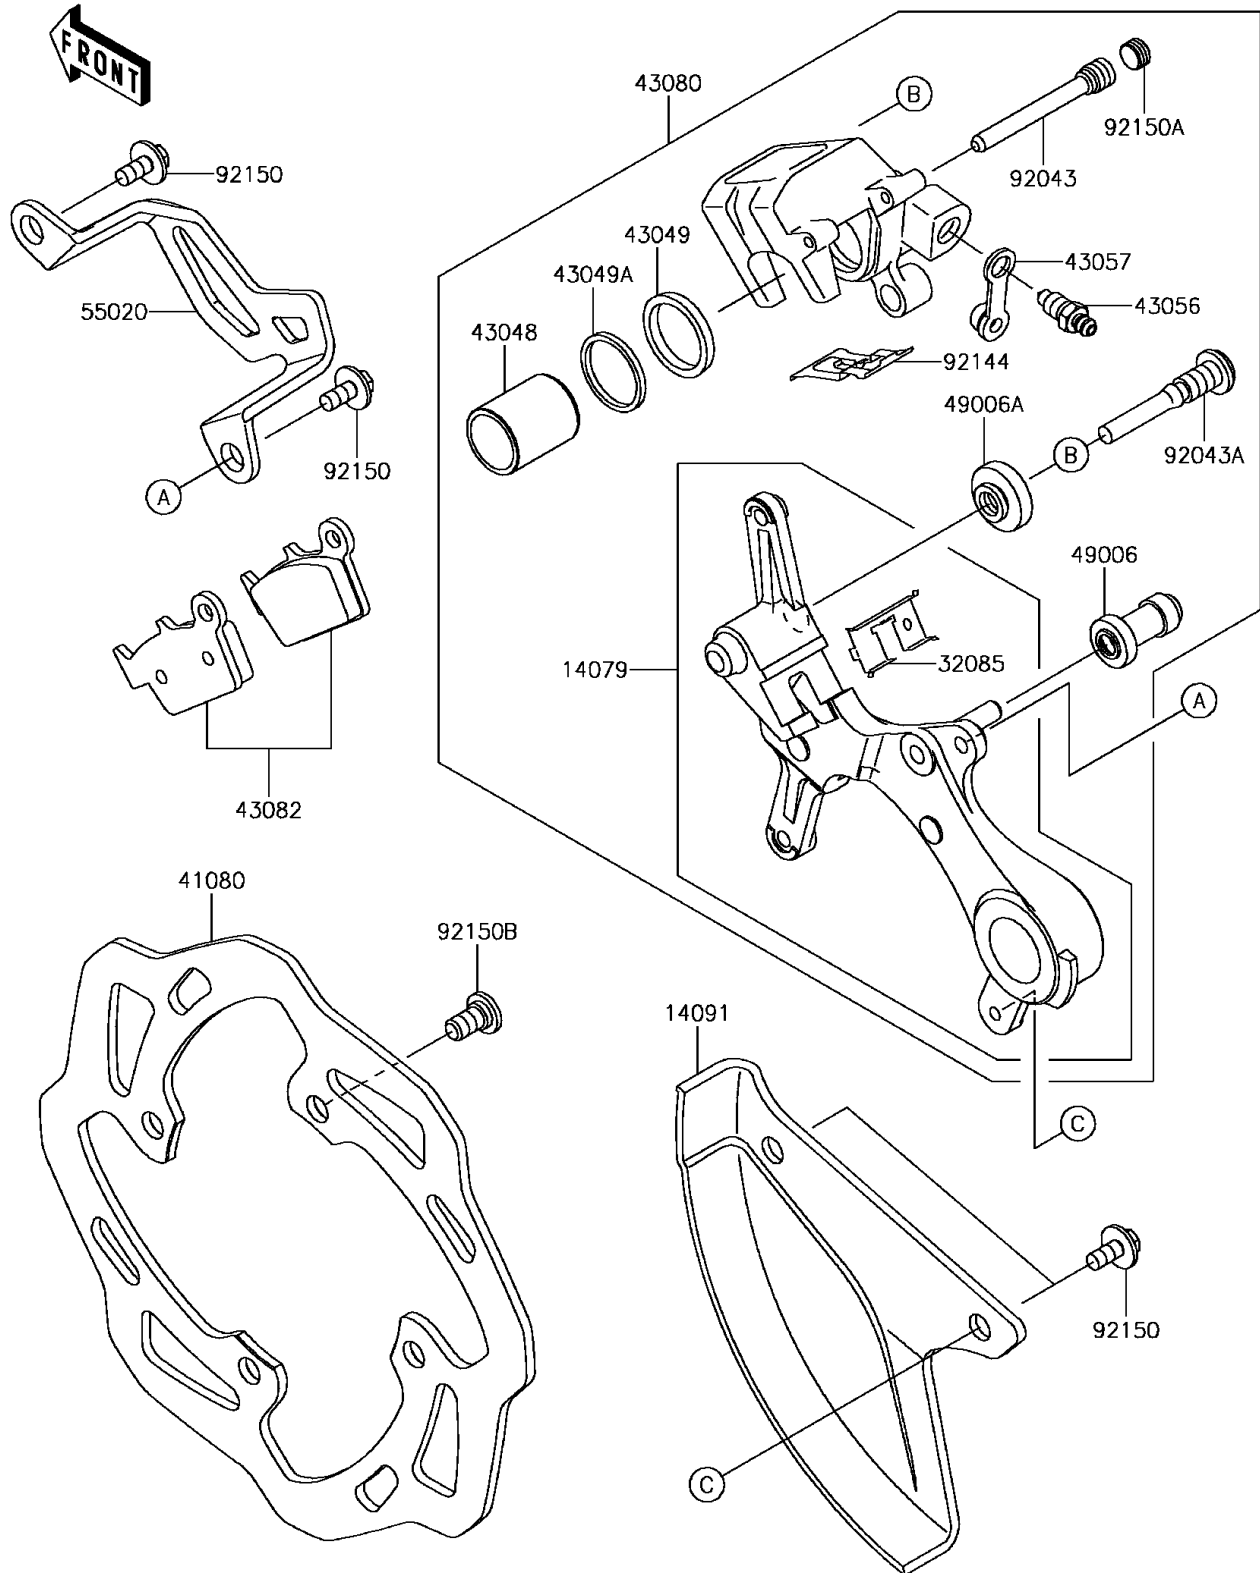

2017 KX™ 250F

PARTS DIAGRAM

Rear Brake

F2294

2017 KX™ 250F

PARTS LIST

Rear Brake

ITEM NAME

PART NUMBER

QUANTITY
