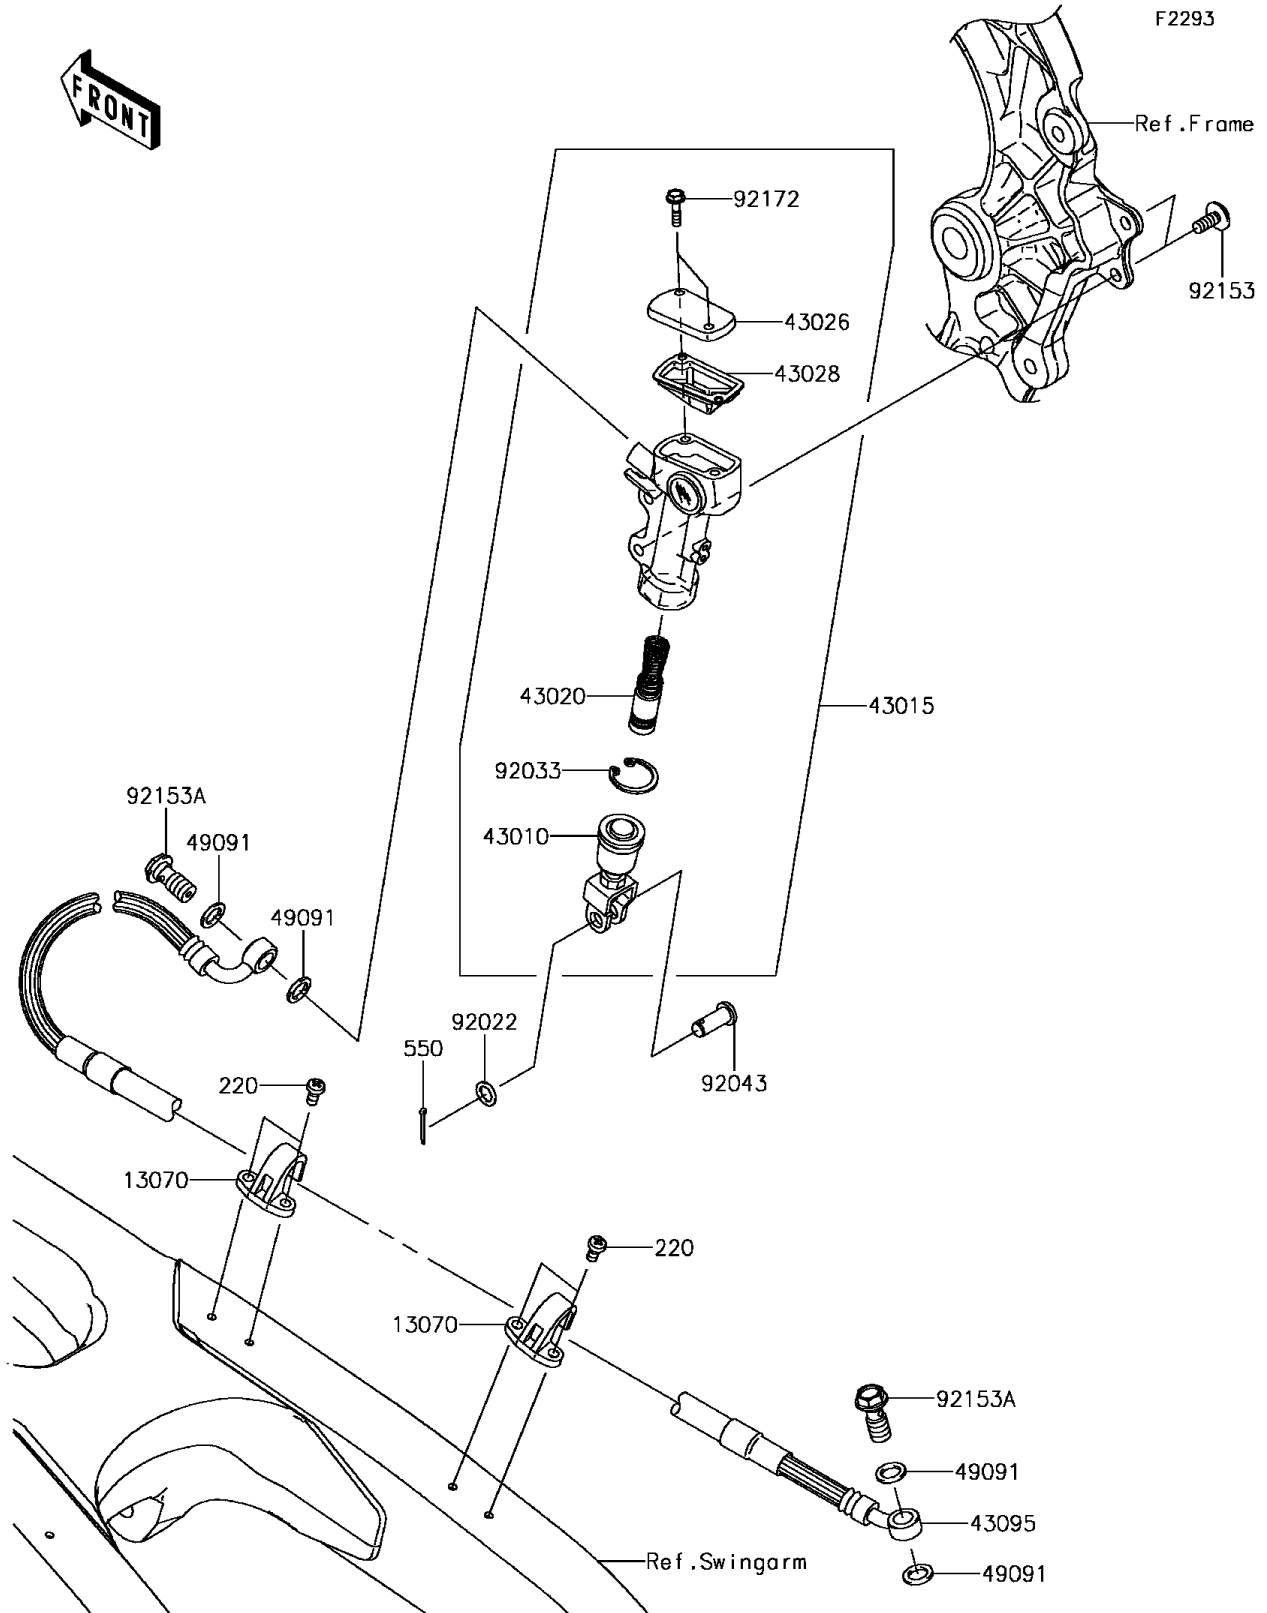

2017 KX™ 250F

PARTS DIAGRAM

Rear Master Cylinder

2017 KX™ 250F

PARTS LIST

Rear Master Cylinder

ITEM NAME

PART NUMBER

QUANTITY
