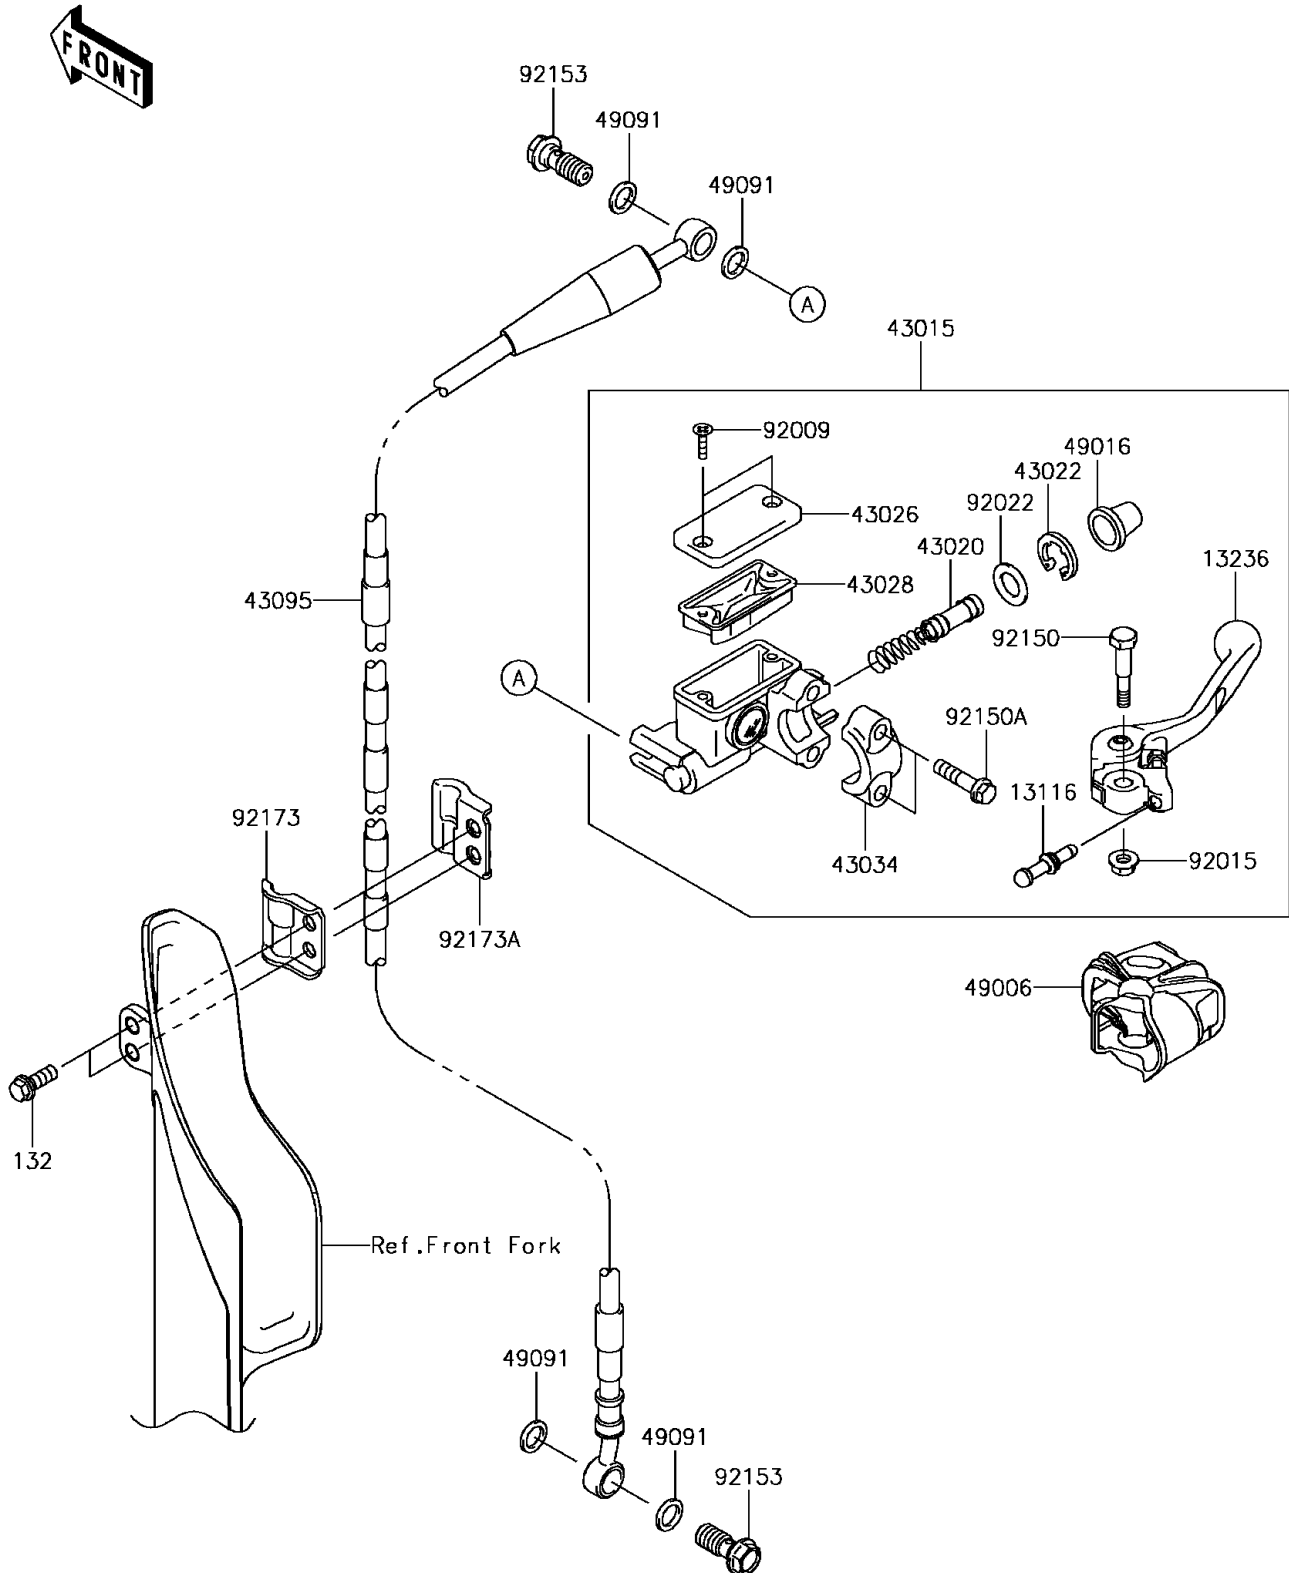

2017 KX™ 250F

PARTS DIAGRAM

Front Master Cylinder

F2291

2017 KX™ 250F

PARTS LIST

Front Master Cylinder

ITEM NAME

PART NUMBER

QUANTITY
