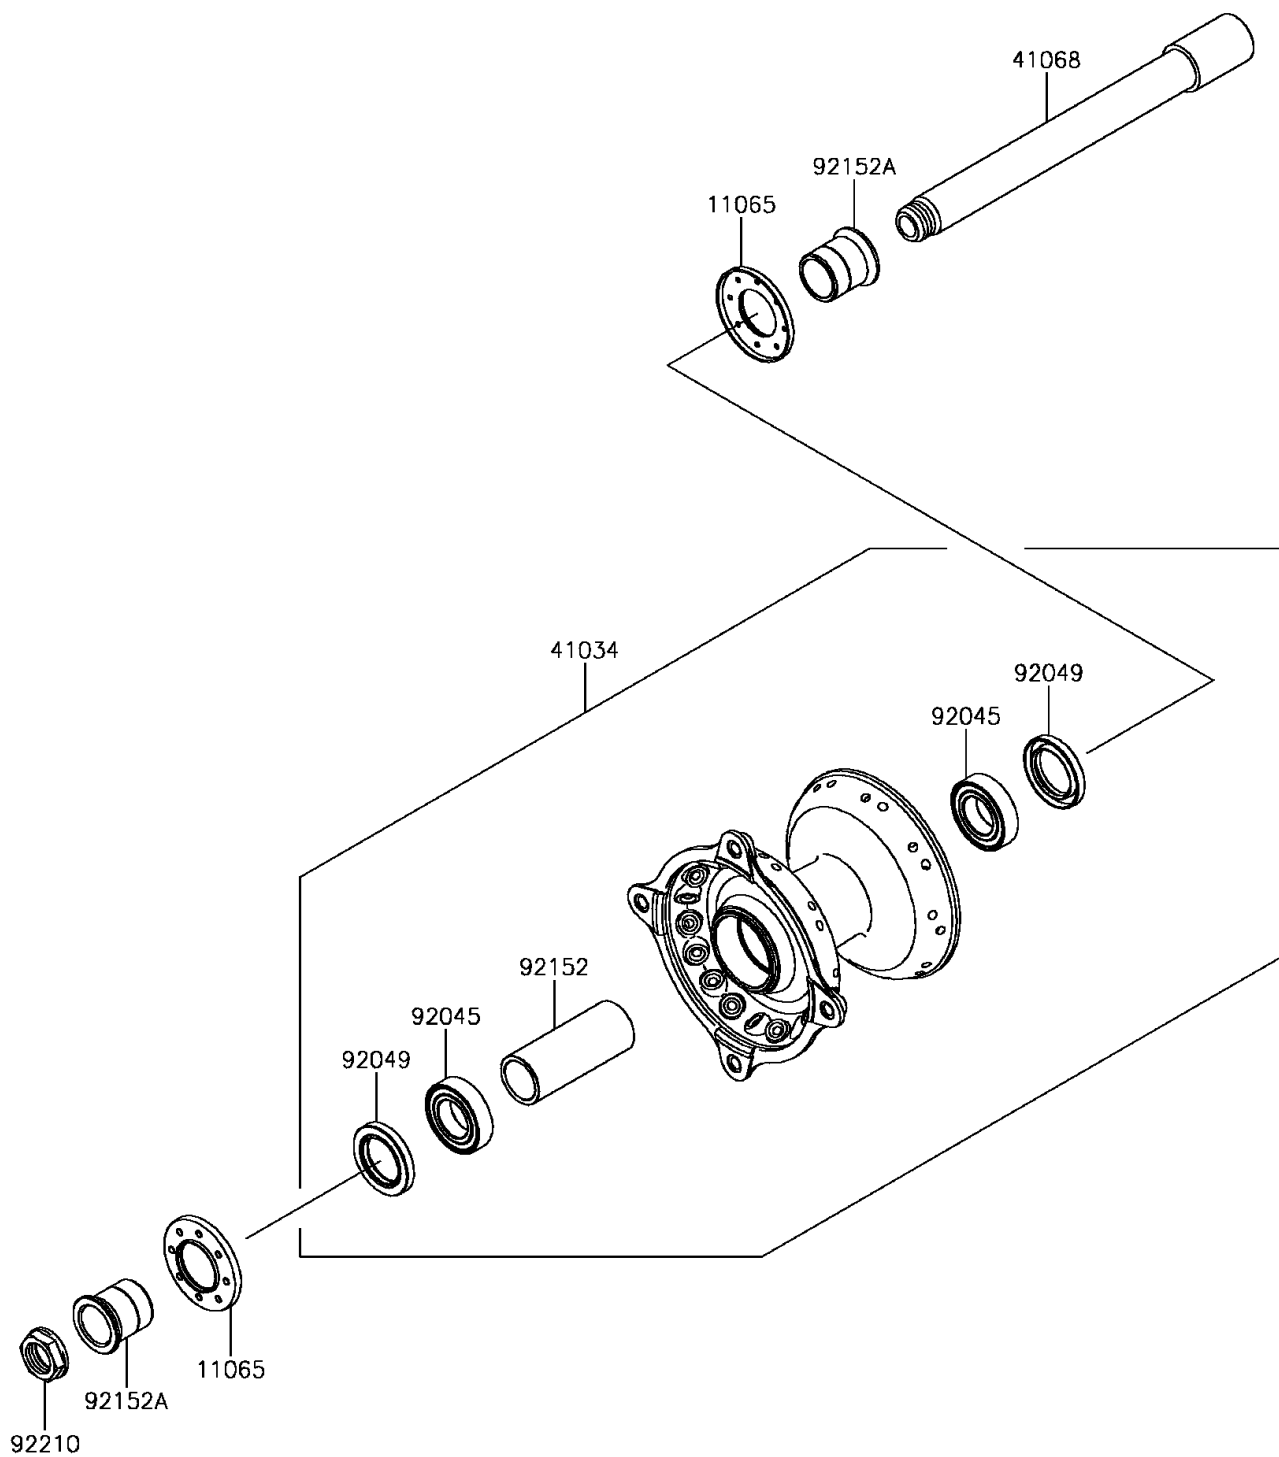

2017 KX™ 250F

PARTS DIAGRAM

Front Hub

F2230

2017 KX™ 250F

PARTS LIST

Front Hub

Kawasaki

Let the Good Times Roll®

ITEM NAME

PART NUMBER

QUANTITY
