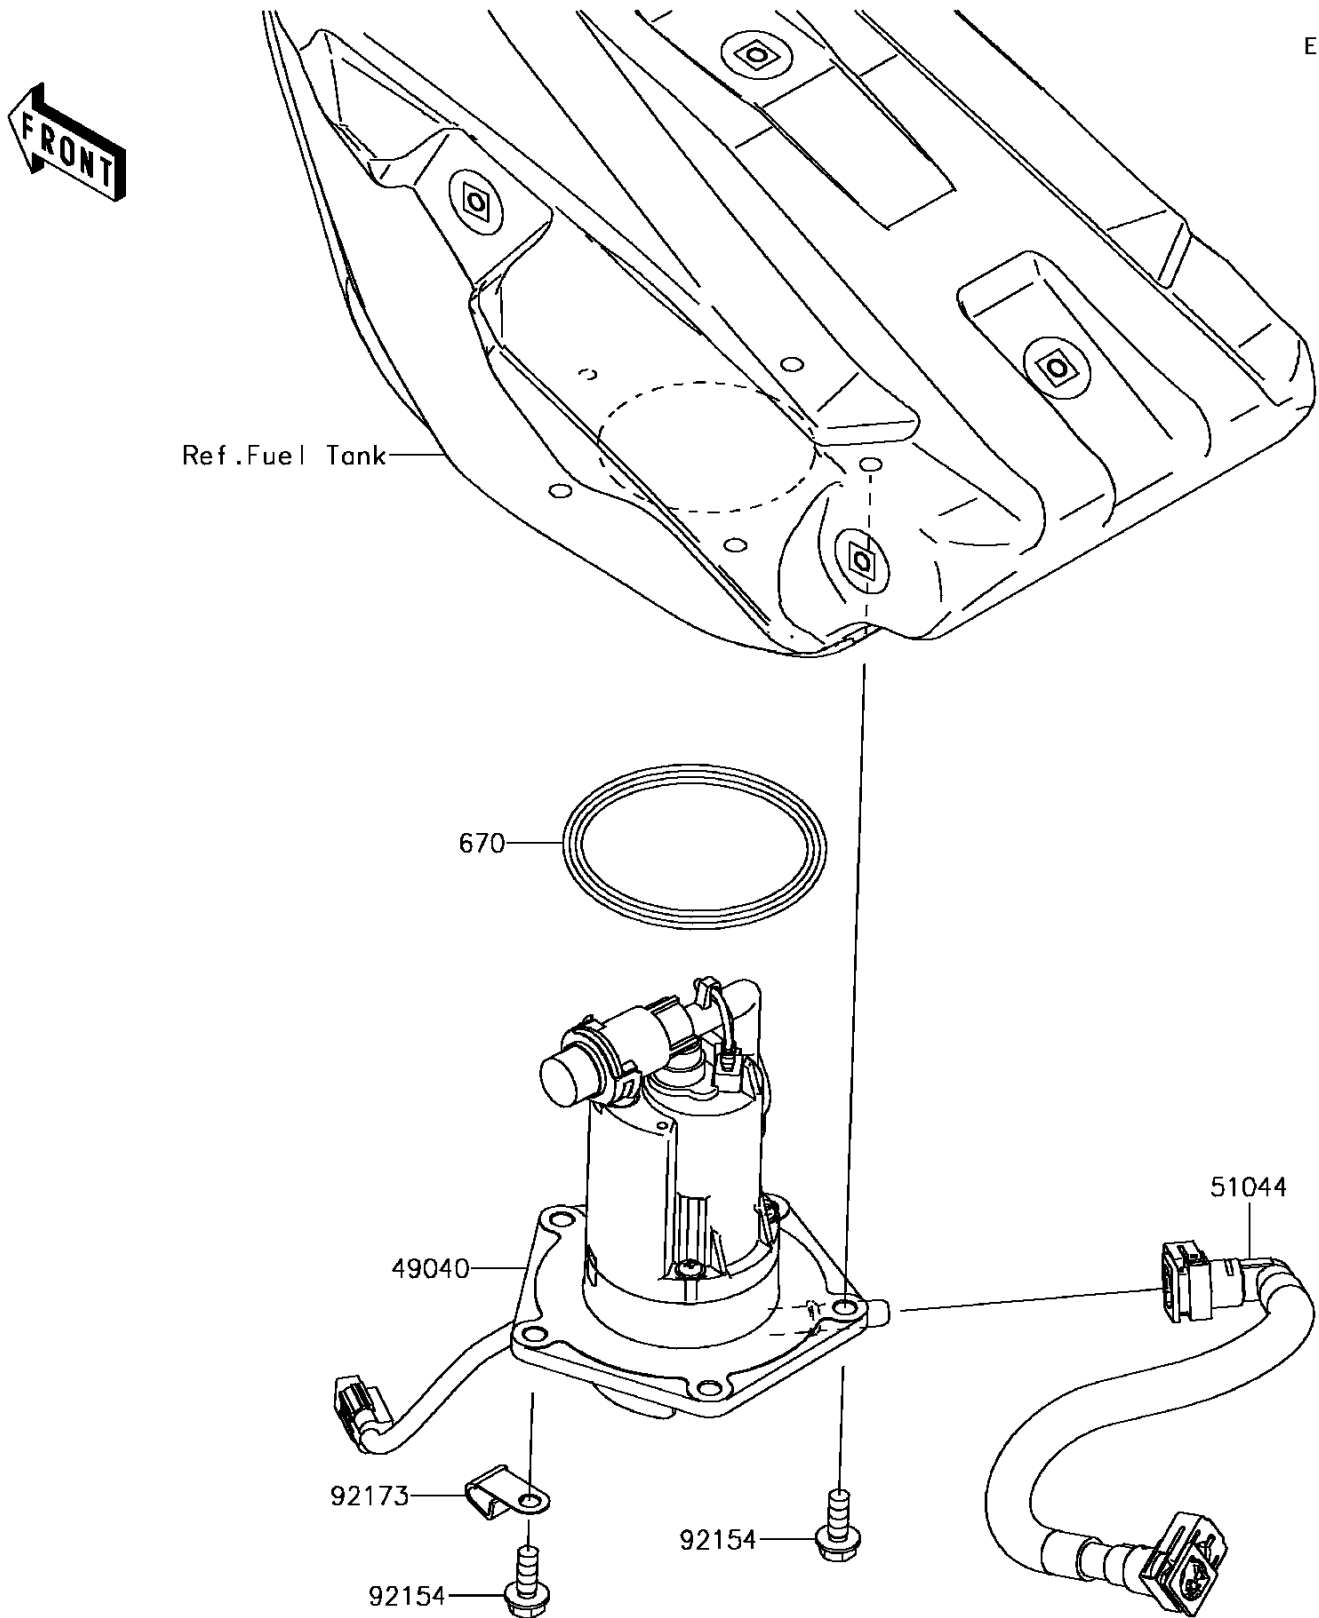

2017 KX™ 250F

PARTS DIAGRAM

Fuel Pump

E1520

2017 KX™ 250F

PARTS LIST

Fuel Pump

Kawasaki

Let the Good Times Roll®

ITEM NAME

PART NUMBER

QUANTITY
