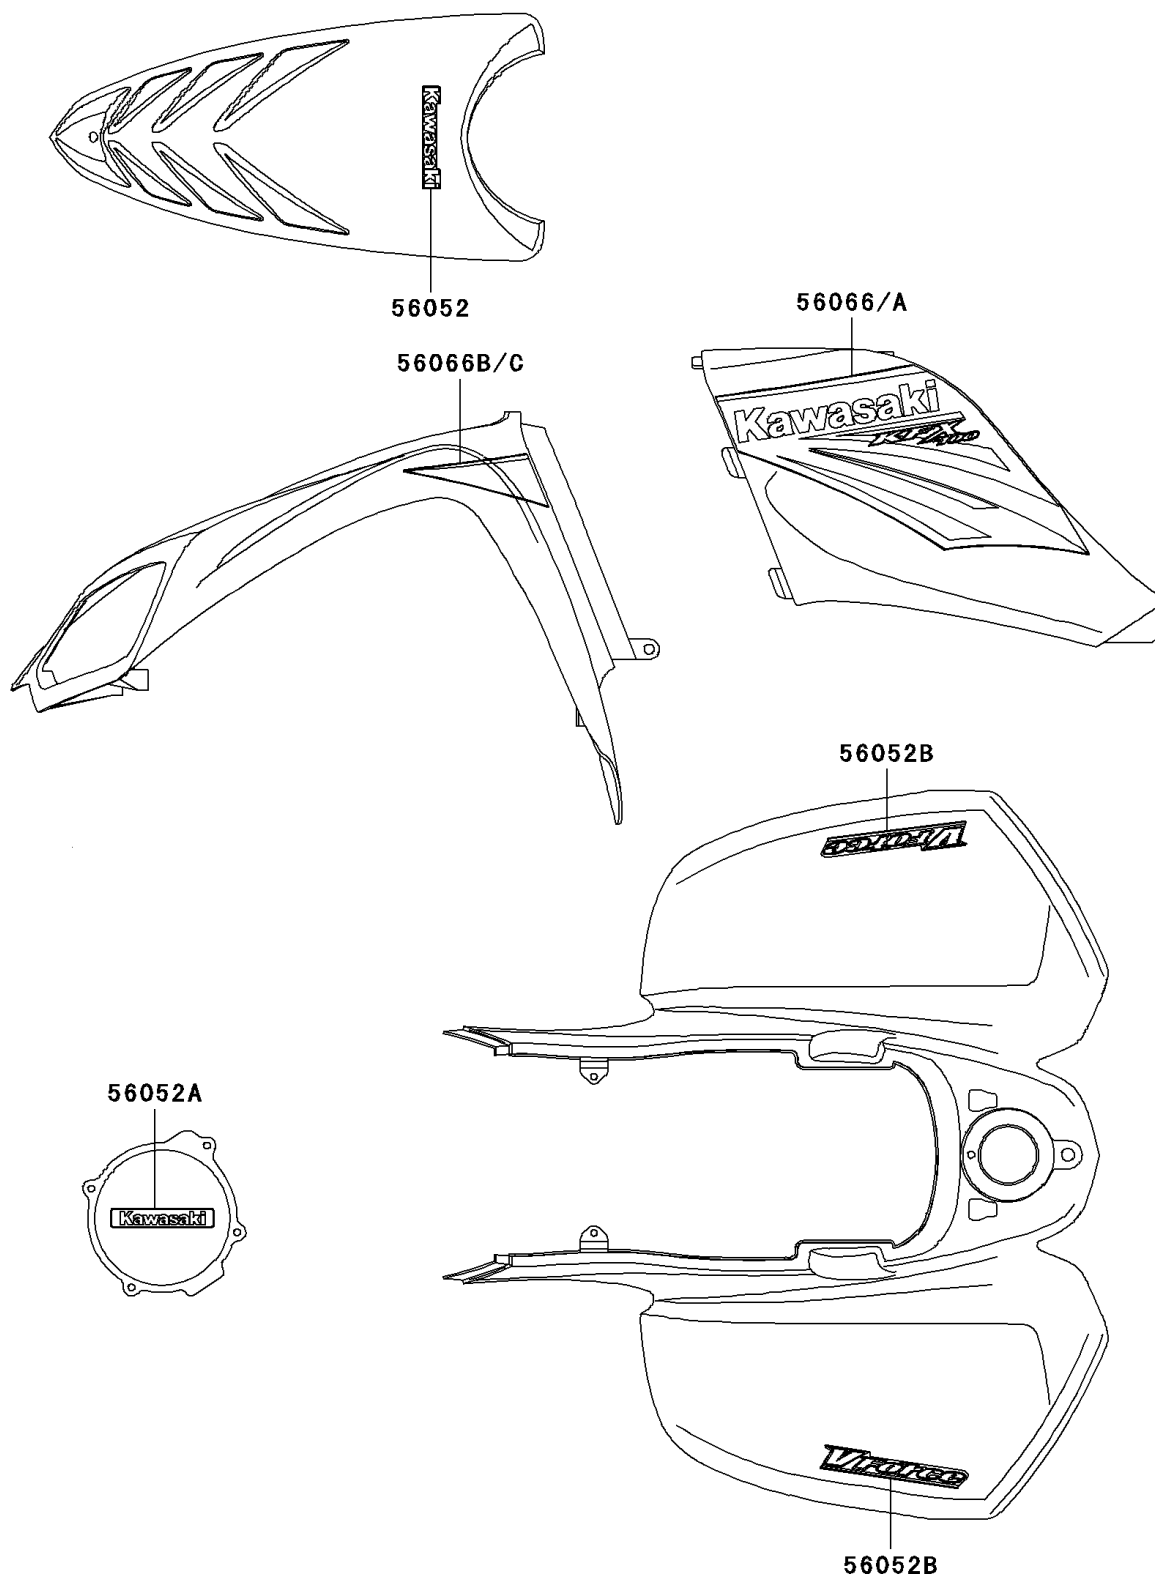

2004 KFX700 V Force

PARTS DIAGRAM

Decals(Green)(KSV700-A1)

Kawasaki

Let the Good Times Roll®

F2861A

2004 KFX700 V Force

PARTS LIST

Decals(Green)(KSV700-A1)

ITEM NAME

PART NUMBER

QUANTITY
