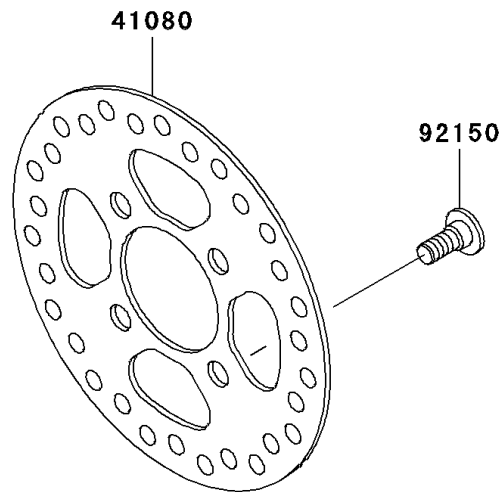

2005 KFX700

PARTS DIAGRAM

Front Brake

F2292

2005 KFX700

PARTS LIST

Front Brake

Kawasaki

Let the Good Times Roll®

ITEM NAME

PART NUMBER

QUANTITY
