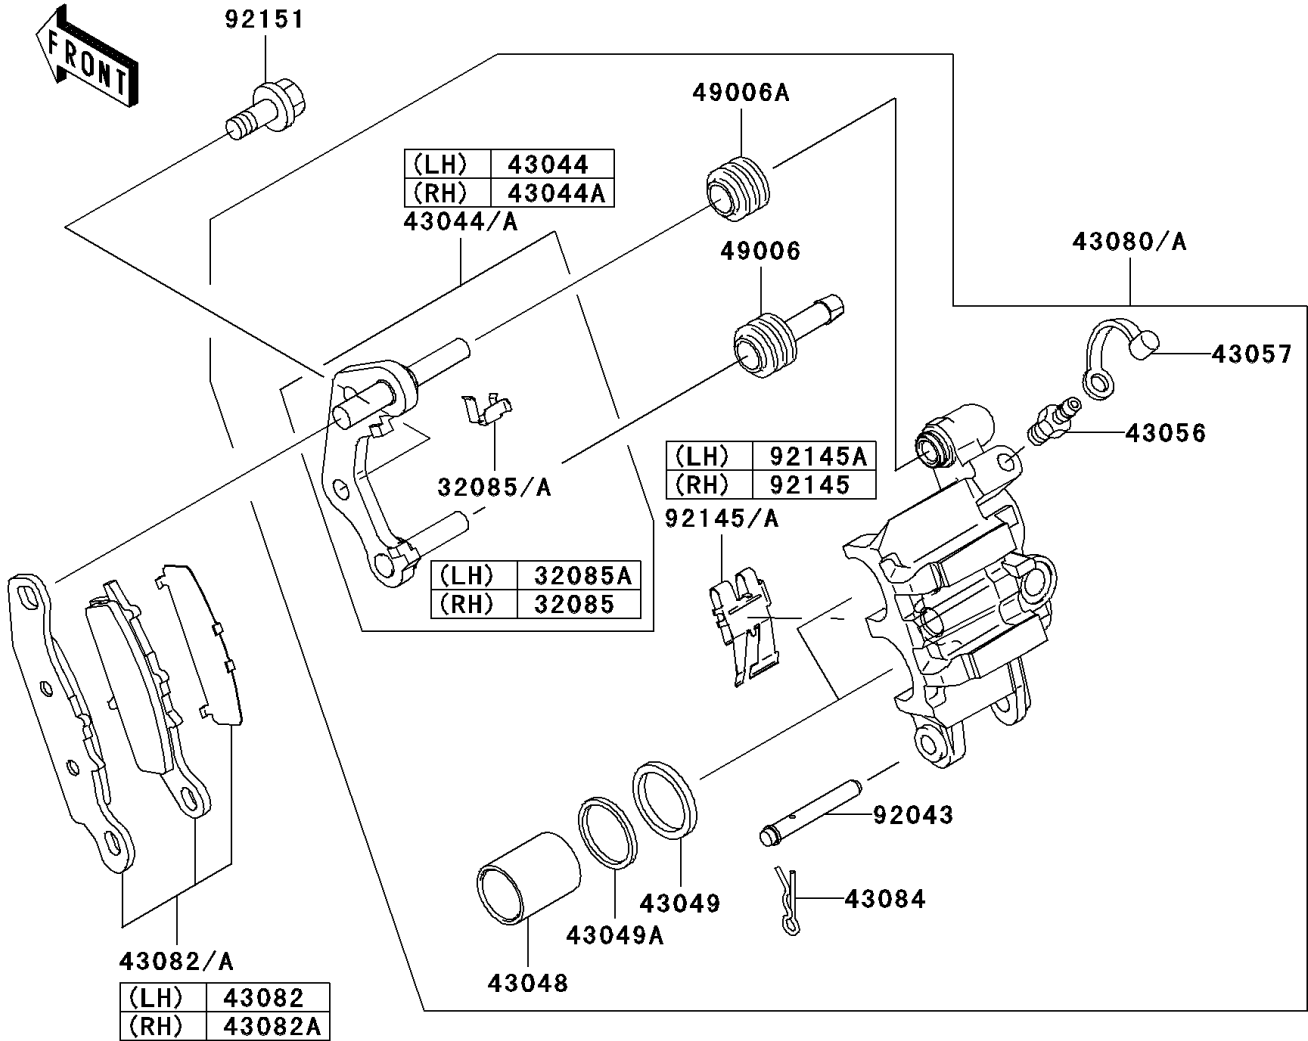

2005 KFX700

PARTS DIAGRAM

Front Brake

F2292

2005 KFX700

PARTS LIST

Front Brake

Kawasaki

Let the Good Times Roll®

ITEM NAME

PART NUMBER

QUANTITY
