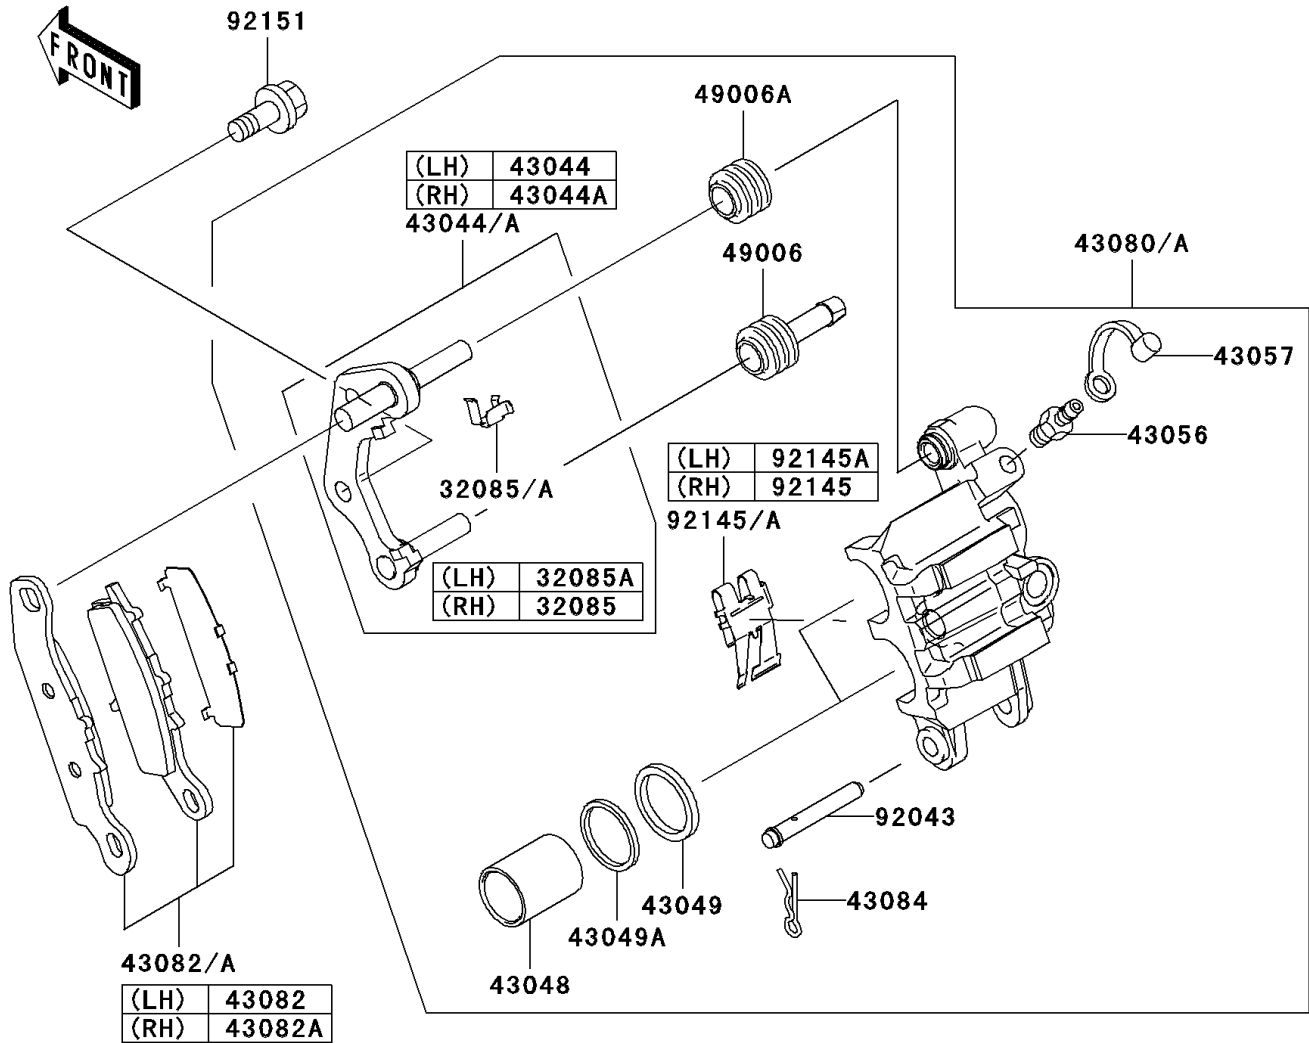

2004 KFX700 V Force

PARTS DIAGRAM

Front Brake

F2292

2004 KFX700 V Force

PARTS LIST

Front Brake

ITEM NAME

PART NUMBER

QUANTITY
