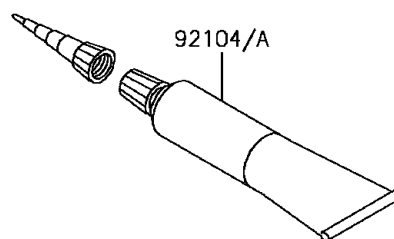

2016 Ninja ZX-14R ABS

PARTS DIAGRAM

Owner's Tools

F2810

2016 Ninja ZX-14R ABS

PARTS LIST

Owner's Tools

ITEM NAME	PART NUMBER	QUANTITY
TOOL-KIT (Ref # 56007)	56007-0117	1
BAG,TOOL (Ref # 56008)	56008-006	1
GASKET-LIQUID,TB1211F,CLEAR (Ref # 92104)	92104-0004	1
GASKET-LIQUID,TB1216B,BLACK (Ref # 92104A)	92104-1064	1
GRIP-SCREW DRIVER (Ref # 92106)	92106-1001	1
TOOL-DRIVER,#2PHILLIPS&SLOT (Ref # 92107)	92107-1051	1
TOOL-WRENCH,OPEN END,12X14 (Ref # 92110)	92110-0019	1
TOOL-WRENCH,ALLEN,5MM (Ref # 92110A)	92110-1015	1
TOOL-WRENCH,BOX,8MM (Ref # 92110B)	92110-1139	1
TOOL-WRENCH,OPEN END,10X12 (Ref # 92110C)	92110-1152	1
TOOL-WRENCH,BOX END,32MM (Ref # 92110D)	92110-1161	1
TOOL-WRENCH,ALLEN,4MM (Ref # 92110E)	92110-3703	1
TOOL-BAR,BOX END WRENCH (Ref # 92111)	92111-1051	1
TOOL-PLIERS (Ref # 92112)	92112-003	1