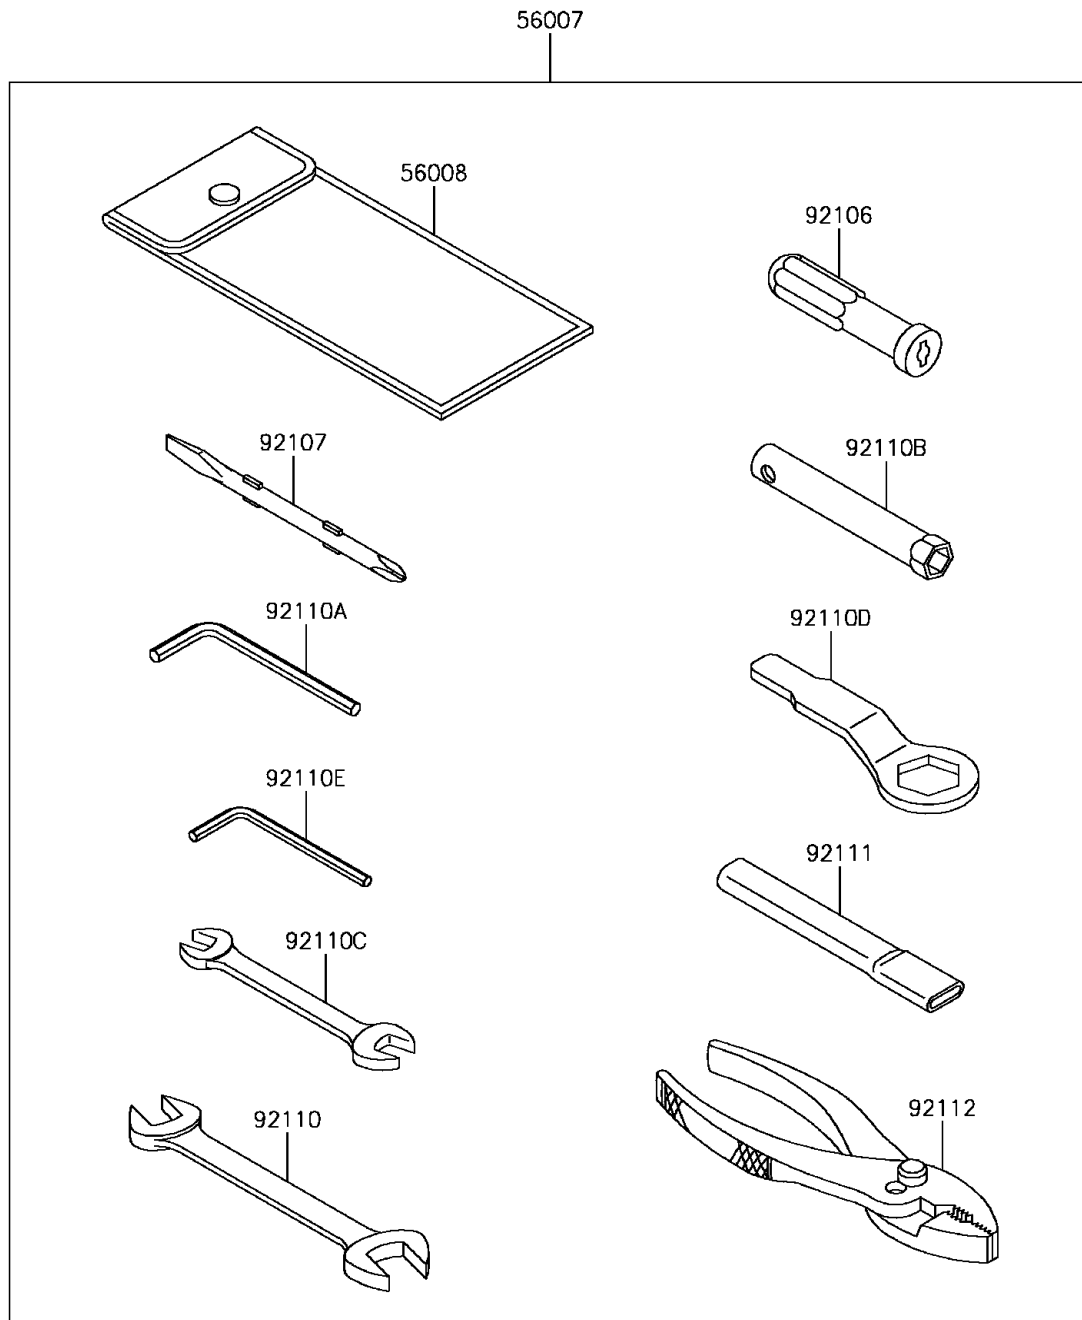

2016 Ninja ZX-14R ABS

PARTS DIAGRAM

Owner's Tools

F2810

2016 Ninja ZX-14R ABS

PARTS LIST

Owner's Tools

ITEM NAME	PART NUMBER	QUANTITY
TOOL-KIT (Ref # 56007)	56007-0117	1
BAG,TOOL (Ref # 56008)	56008-006	1
GASKET-LIQUID,TB1211F,CLEAR (Ref # 92104)	92104-0004	1
GASKET-LIQUID,TB1216B,BLACK (Ref # 92104A)	92104-1064	1
GRIP-SCREW DRIVER (Ref # 92106)	92106-1001	1
TOOL-DRIVER,#2PHILLIPS&SLOT (Ref # 92107)	92107-1051	1
TOOL-WRENCH,OPEN END,12X14 (Ref # 92110)	92110-0019	1
TOOL-WRENCH,ALLEN,5MM (Ref # 92110A)	92110-1015	1
TOOL-WRENCH,BOX,8MM (Ref # 92110B)	92110-1139	1
TOOL-WRENCH,OPEN END,10X12 (Ref # 92110C)	92110-1152	1
TOOL-WRENCH,BOX END,32MM (Ref # 92110D)	92110-1161	1
TOOL-WRENCH,ALLEN,4MM (Ref # 92110E)	92110-3703	1
TOOL-BAR,BOX END WRENCH (Ref # 92111)	92111-1051	1
TOOL-PLIERS (Ref # 92112)	92112-003	1