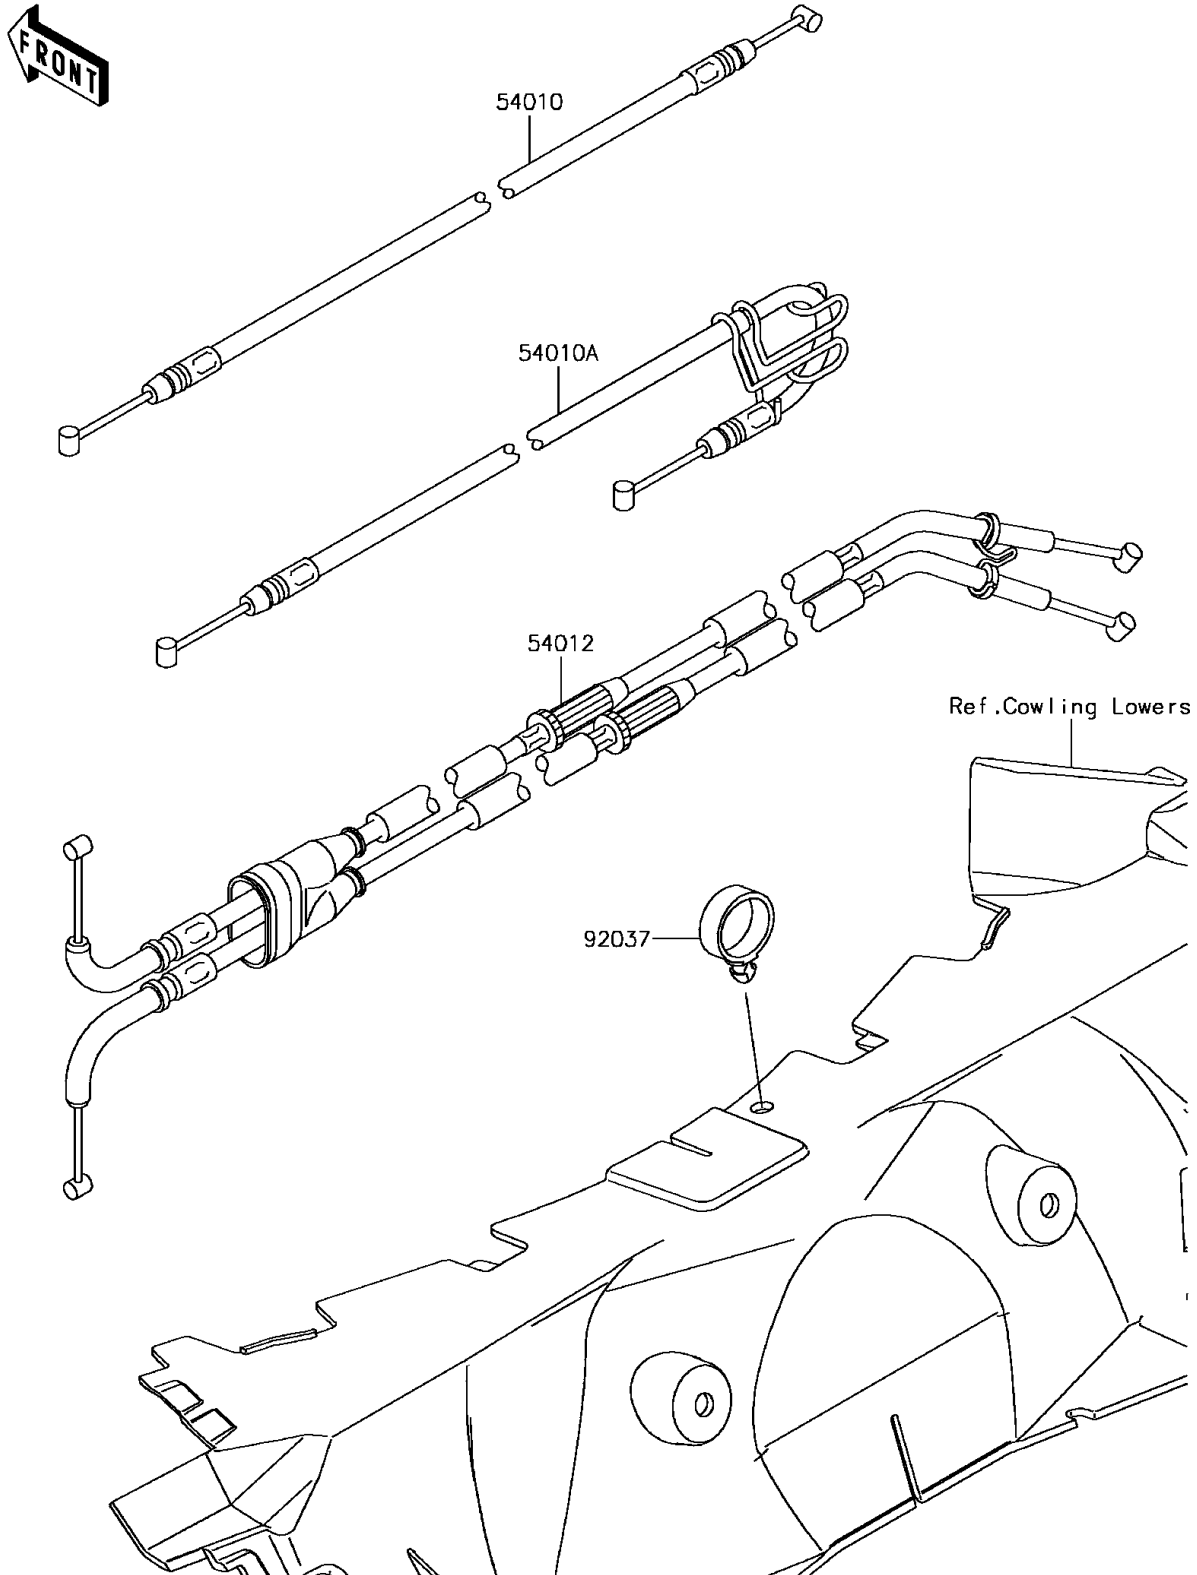

2016 Ninja ZX-14R ABS

PARTS DIAGRAM

Cables

F2540

2016 Ninja ZX-14R ABS

PARTS LIST

Cables

ITEM NAME	PART NUMBER	QUANTITY
CABLE,SEAT LOCK,RR (Ref # 54010)	54010-0585	1
CABLE,SEAT LOCK,FR (Ref # 54010A)	54010-0589	1
CABLE-THROTTLE (Ref # 54012)	54012-0638	1
CLAMP,HOSE (Ref # 92037)	92037-1827	1