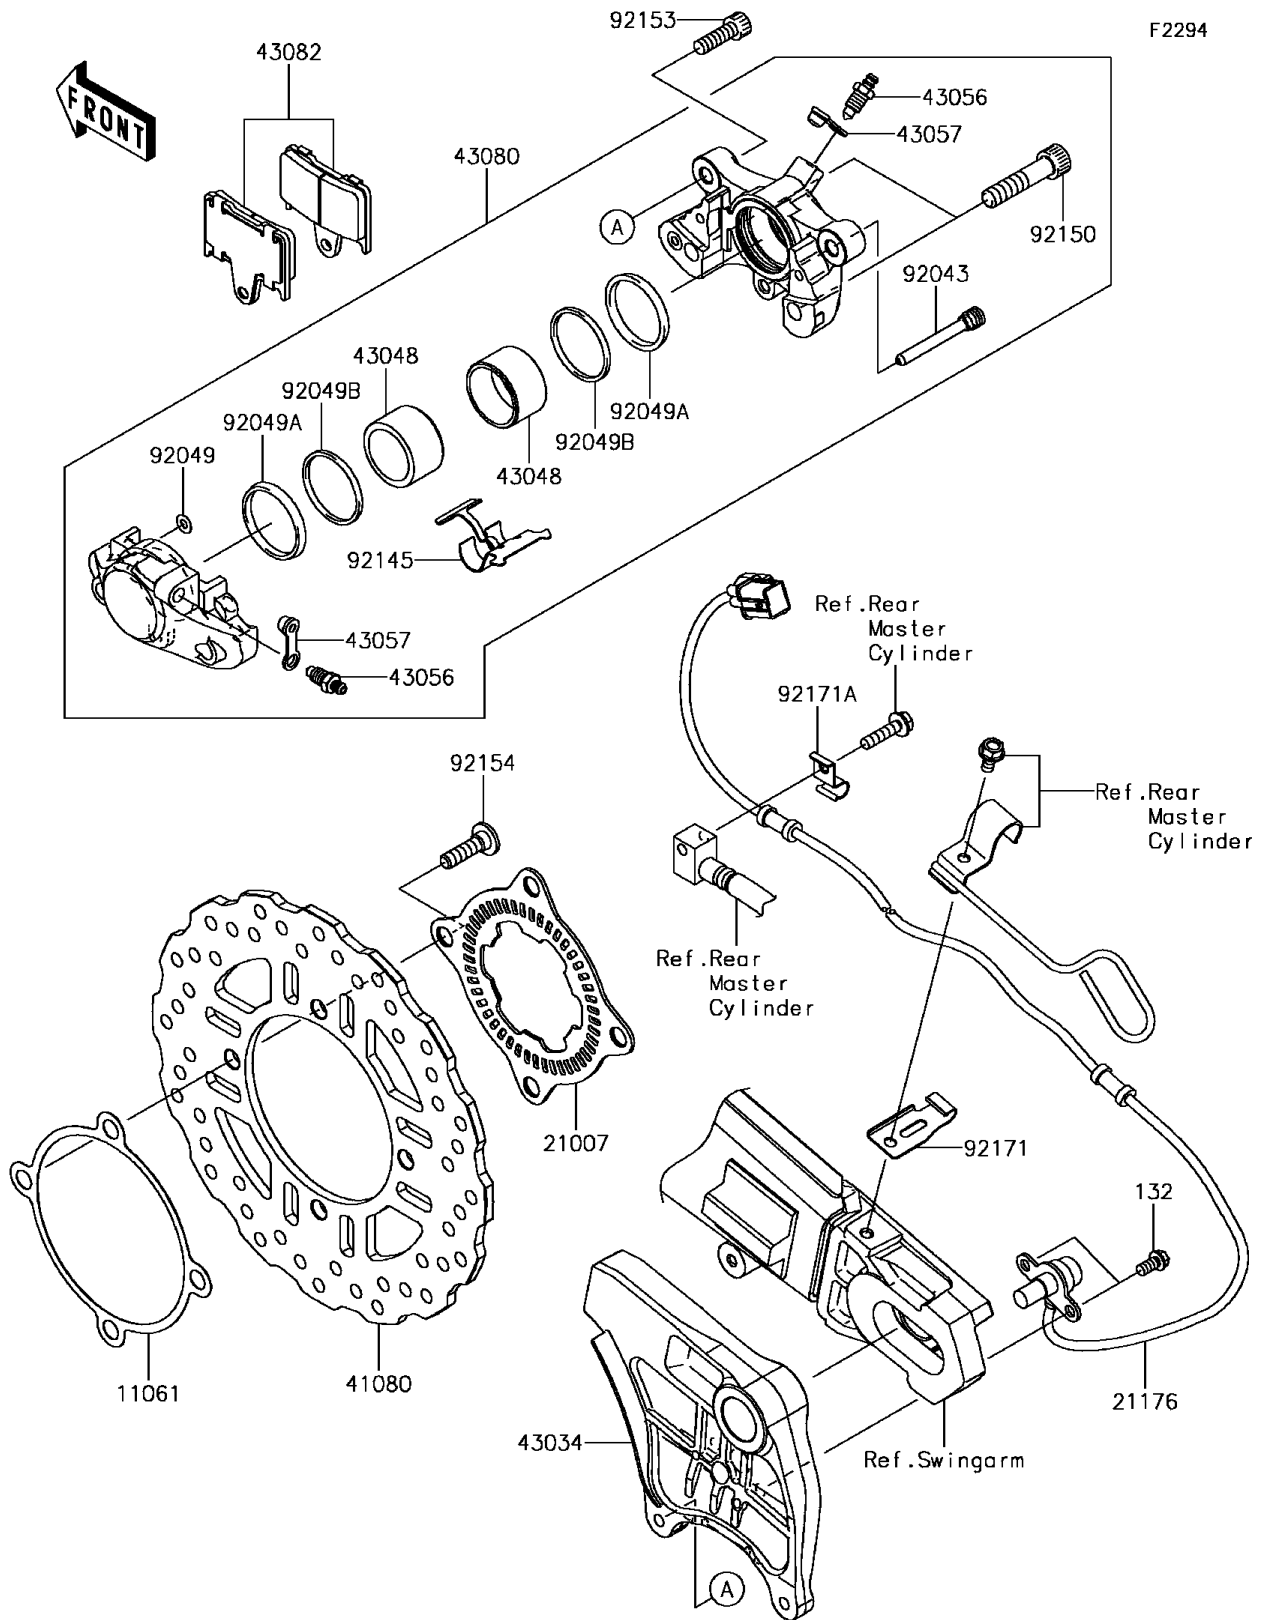

2016 Ninja ZX-14R ABS

PARTS DIAGRAM

Rear Brake

2016 Ninja ZX-14R ABS

PARTS LIST

Rear Brake

ITEM NAME	PART NUMBER	QUANTITY
GASKET,DISC PLATE (Ref # 11061)	11061-0204	1
BOLT-FLANGED-SMALL,6X12 (Ref # 132)	132BA0612	2
ROTOR,SENSOR,RR (Ref # 21007)	21007-0141	1
SENSOR,SPEED,RR (Ref # 21176)	21176-0060	1
DISC,RR (Ref # 41080)	41080-0089	1
HOLDER-BRAKE,REAR CALIPER (Ref # 43034)	43034-0091	1
PISTON-CALIPER (Ref # 43048)	43048-0017	2
BREATHER (Ref # 43056)	43056-1055	2
CAP-BREATHER (Ref # 43057)	43057-1001	2
CALIPER-SUB-ASSY,RR,BLACK (Ref # 43080)	43080-0088-DJ	1
PAD-ASSY-BRAKE (Ref # 43082)	43082-0055	1
PIN,PAD (Ref # 92043)	92043-0106	1
SEAL-OIL (Ref # 92049)	92049-1448	1
SEAL-OIL (Ref # 92049A)	92049-1449	2
SEAL-OIL (Ref # 92049B)	92049-1450	2
SPRING,PAD (Ref # 92145)	92145-0379	1
BOLT (Ref # 92150)	92150-1972	2
BOLT,SOCKET,8X25 (Ref # 92153)	92153-1625	2
BOLT,SOCKET,8X30 (Ref # 92154)	92154-1865	4
CLAMP (Ref # 92171)	92171-0619	1
CLAMP (Ref # 92171A)	92171-1702	1