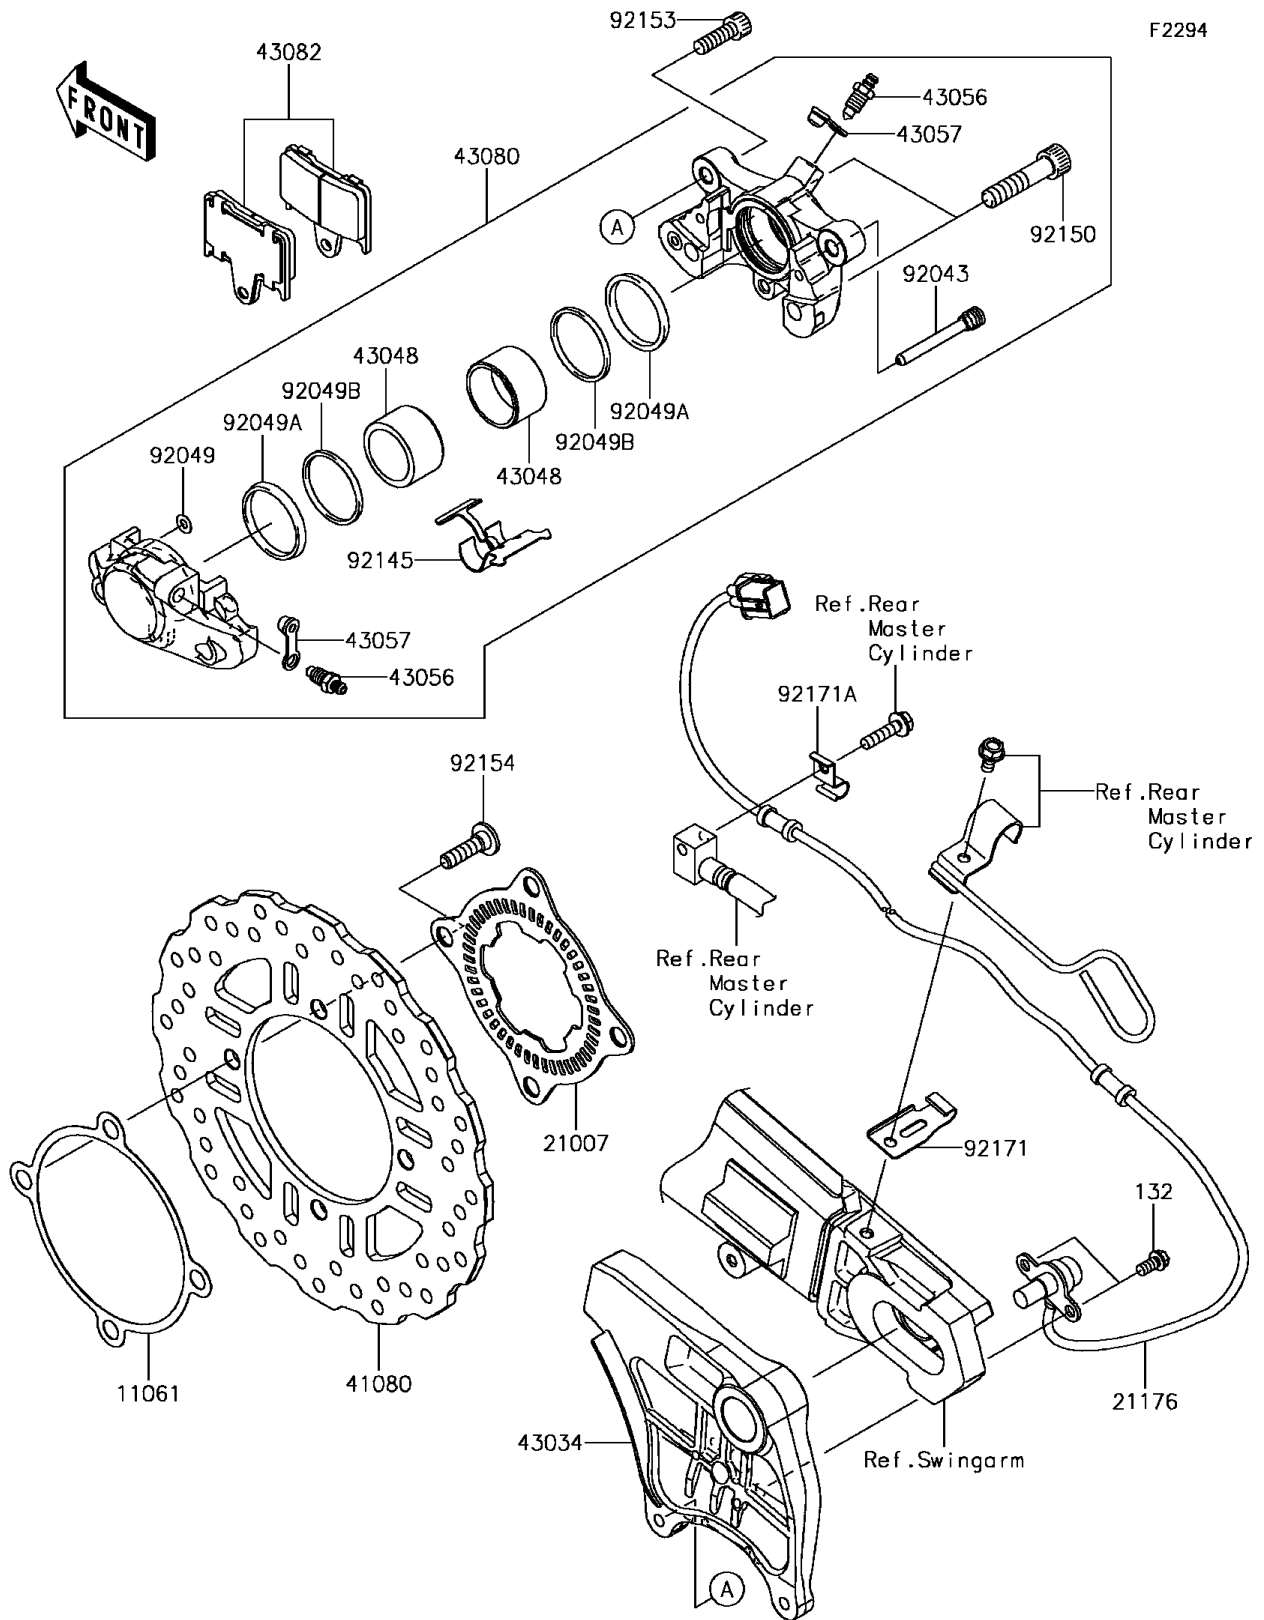

2016 Ninja ZX-14R ABS

PARTS DIAGRAM

Rear Brake

2016 Ninja ZX-14R ABS

PARTS LIST

Rear Brake

ITEM NAME	PART NUMBER	QUANTITY
GASKET,DISC PLATE (Ref # 11061)	11061-0204	1
BOLT-FLANGED-SMALL,6X12 (Ref # 132)	132BA0612	2
ROTOR,SENSOR,RR (Ref # 21007)	21007-0141	1
SENSOR,SPEED,RR (Ref # 21176)	21176-0060	1
DISC,RR (Ref # 41080)	41080-0089	1
HOLDER-BRAKE,REAR CALIPER (Ref # 43034)	43034-0091	1
PISTON-CALIPER (Ref # 43048)	43048-0017	2
BREATHER (Ref # 43056)	43056-1055	2
CAP-BREATHER (Ref # 43057)	43057-1001	2
CALIPER-SUB-ASSY,RR,BLACK (Ref # 43080)	43080-0088-DJ	1
PAD-ASSY-BRAKE (Ref # 43082)	43082-0055	1
PIN,PAD (Ref # 92043)	92043-0106	1
SEAL-OIL (Ref # 92049)	92049-1448	1
SEAL-OIL (Ref # 92049A)	92049-1449	2
SEAL-OIL (Ref # 92049B)	92049-1450	2
SPRING,PAD (Ref # 92145)	92145-0379	1
BOLT (Ref # 92150)	92150-1972	2
BOLT,SOCKET,8X25 (Ref # 92153)	92153-1625	2
BOLT,SOCKET,8X30 (Ref # 92154)	92154-1865	4
CLAMP (Ref # 92171)	92171-0619	1
CLAMP (Ref # 92171A)	92171-1702	1