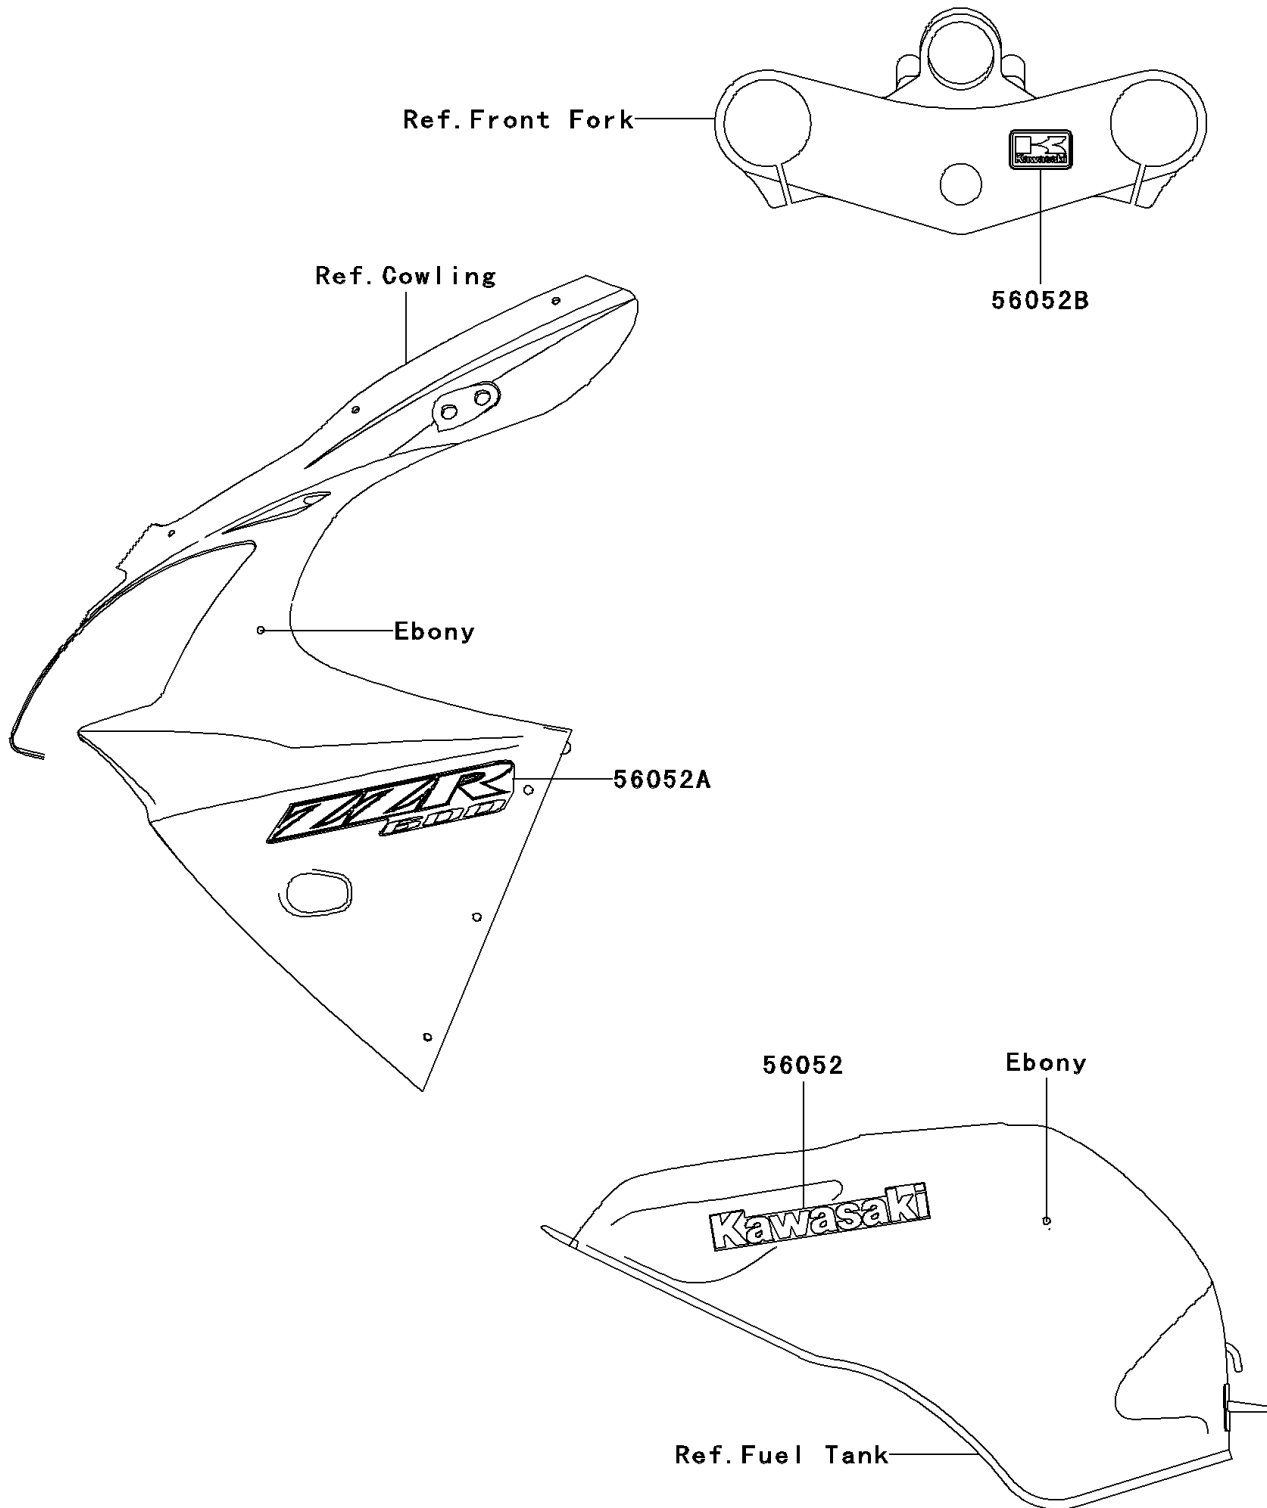

2007 ZZR600

PARTS DIAGRAM

Decals(Ebony)(J7F)

F2861B

2007 ZZR600

PARTS LIST

Decals(Ebony)(J7F)

Kawasaki

Let the Good Times Roll®

ITEM NAME

PART NUMBER

QUANTITY
