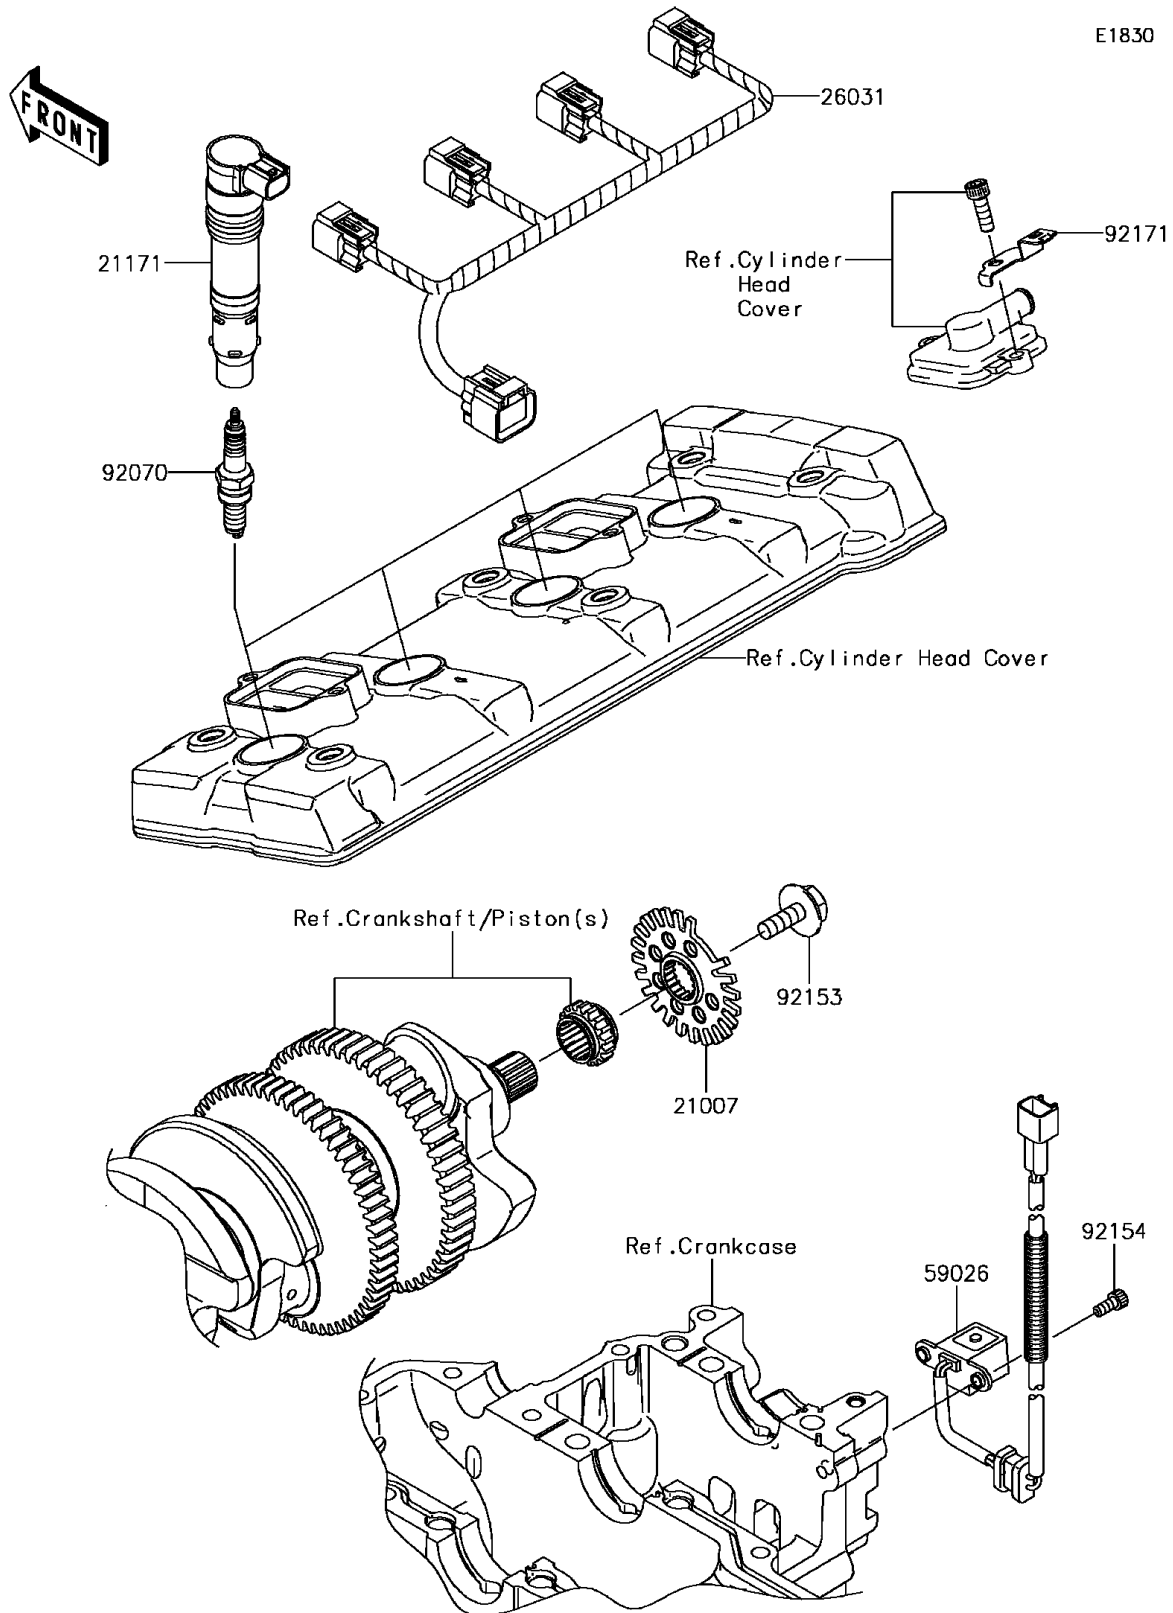

2016 Ninja ZX-14R ABS

PARTS DIAGRAM

Ignition System

2016 Ninja ZX-14R ABS

PARTS LIST

Ignition System

ITEM NAME	PART NUMBER	QUANTITY
ROTOR (Ref # 21007)	21007-0066	1
COIL-ASSY-IGNITION (Ref # 21171)	21171-0005	4
HARNESS (Ref # 26031)	26031-0360	1
COIL-PULSING (Ref # 59026)	59026-0028	1
PLUG-SPARK,CR9EIA(NGK) (Ref # 92070)	92070-0014	4
BOLT,FLANGED,8X23 (Ref # 92153)	92153-0549	1
BOLT,SOCKET,5X12 (Ref # 92154)	92154-1853	2
CLAMP (Ref # 92171)	92171-0524	1