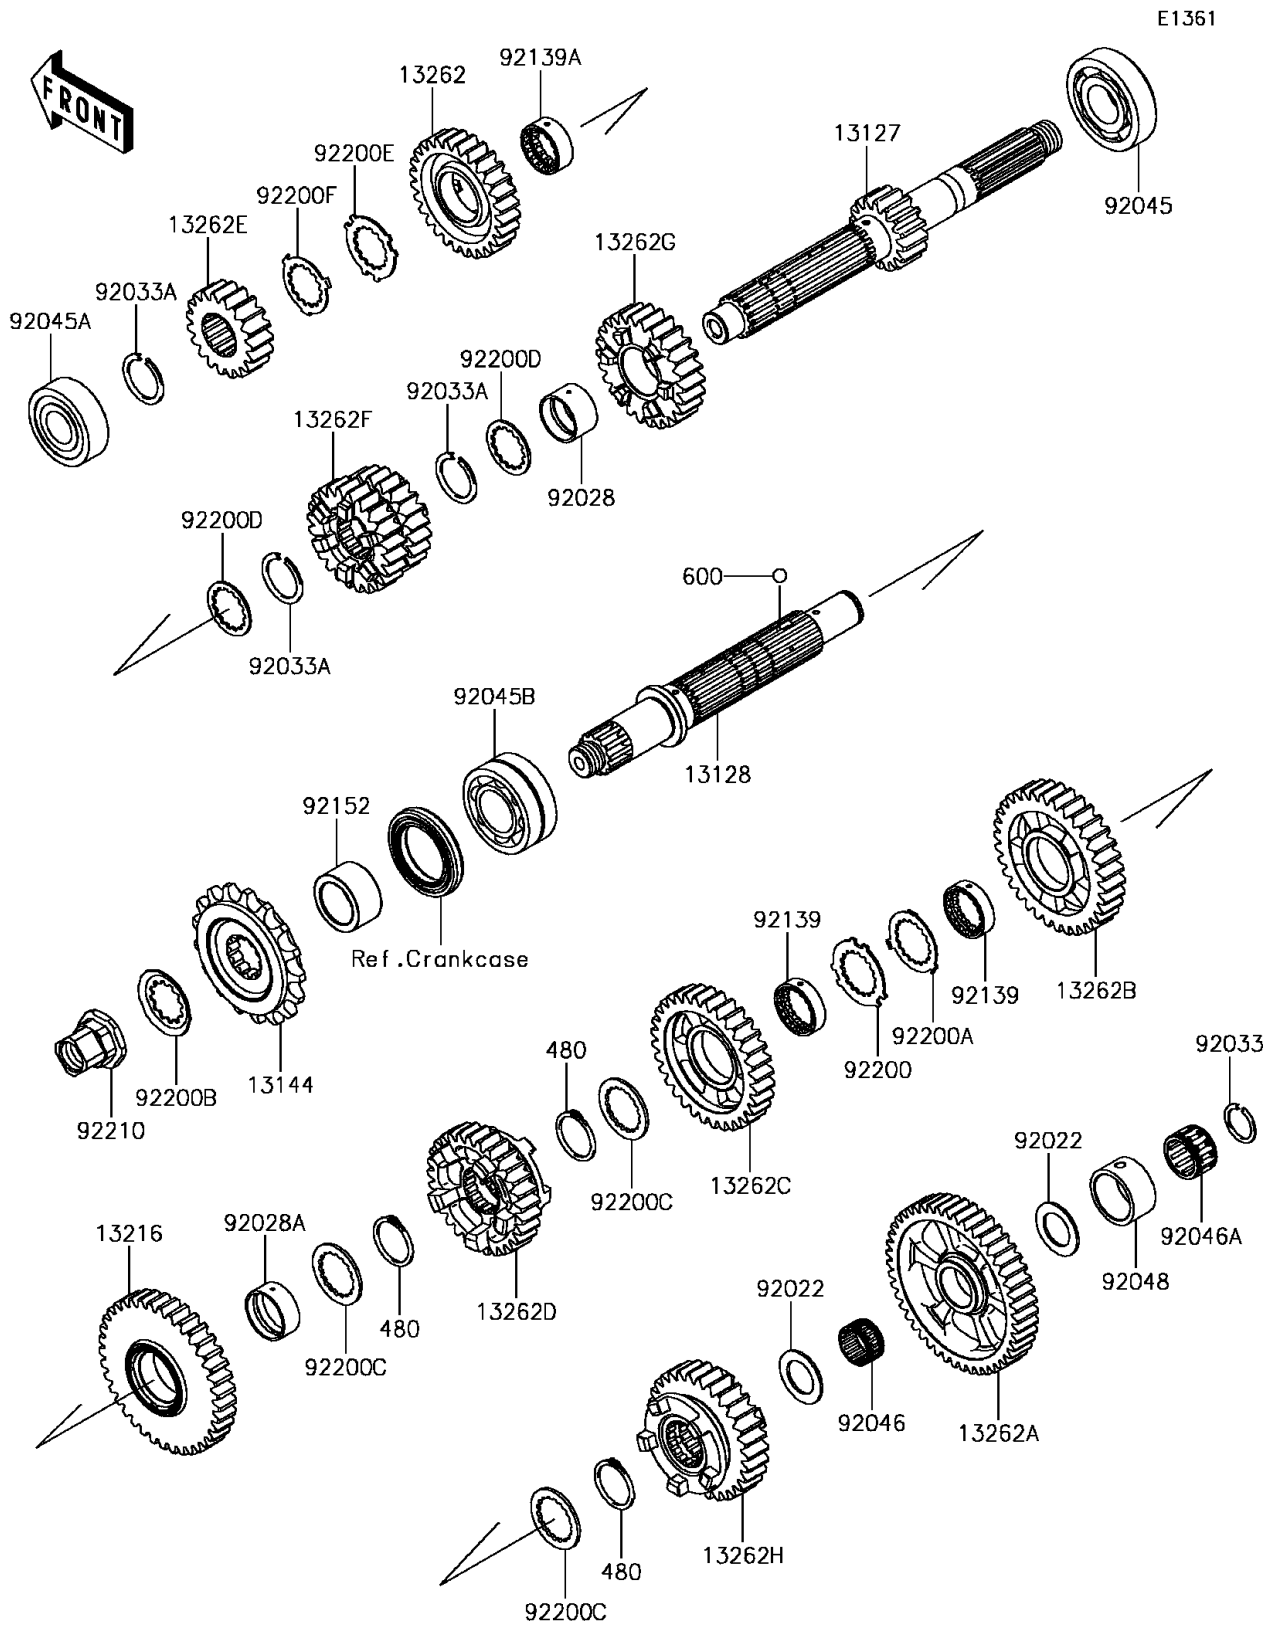

2016 Ninja ZX-14R ABS

PARTS DIAGRAM

Transmission

2016 Ninja ZX-14R ABS

PARTS LIST

Transmission

ITEM NAME	PART NUMBER	QUANTITY
SHAFT-TRANSMISSION INPUT,18T (Ref # 13127)	13127-0646	1
SHAFT-TRANSMISSION OUTPUT (Ref # 13128)	13128-0683	1
SPROCKET-OUTPUT,17T (Ref # 13144)	13144-0040	1
GEAR-COMP,OUTPUT 2ND,37T (Ref # 13216)	13216-0881	1
GEAR,INPUT TOP,28T (Ref # 13262)	13262-0925	1
GEAR,OUTPUT LOW,47T (Ref # 13262A)	13262-0941	1
GEAR,OUTPUT 3RD,34T (Ref # 13262B)	13262-0943	1
GEAR,OUTPUT 4TH,32T (Ref # 13262C)	13262-0944	1
GEAR,OUTPUT TOP,29T (Ref # 13262D)	13262-0945	1
GEAR,INPUT 2ND,19T (Ref # 13262E)	13262-0946	1
GEAR,INPUT 3RD&4TH,22T&24T (Ref # 13262F)	13262-0947	1
GEAR,INPUT 5TH,26T (Ref # 13262G)	13262-0948	1
GEAR,OUTPUT 5TH,30T (Ref # 13262H)	13262-0957	1
CIRCLIP (Ref # 480)	480J2900	3
BALL-STEEL,5/32 (Ref # 600)	600A0500	3
WASHER,22.3X35X1.6 (Ref # 92022)	92022-212	2
BUSHING (Ref # 92028)	92028-1935	1
BUSHING (Ref # 92028A)	92028-1937	1
RING-SNAP,20X25.5X1.2 (Ref # 92033)	92033-025	1
RING-SNAP,T=1.5 (Ref # 92033A)	92033-1249	3
BEARING-BALL,830045-5SH2 (Ref # 92045)	92045-0047	1
BEARING-BALL,DG2152RDDSH2 (Ref # 92045A)	92045-0048	1
BEARING-BALL,DAC2857NSSH6CS9 (Ref # 92045B)	92045-0049	1
BEARING-NEEDLE,K22X26X13 (Ref # 92046)	92046-0018	1
BEARING-NEEDLE (Ref # 92046A)	92046-0609	1
RACE (Ref # 92048)	92048-0004	1
BUSHING (Ref # 92139)	92139-0255	2
BUSHING,INPUT 6TH,GEAR (Ref # 92139A)	92139-0256	1
COLLAR,27.5X38X19.7 (Ref # 92152)	92152-1786	1

2016 Ninja ZX-14R ABS

PARTS LIST

Transmission

ITEM NAME	PART NUMBER	QUANTITY
WASHER,27.5X43X1.5 (Ref # 92200)	92200-0255	1
WASHER,27.5X39.7X1.0 (Ref # 92200A)	92200-0256	1
WASHER,23.9X45X1.0 (Ref # 92200B)	92200-0260	1
WASHER,TOOTHED,28X40X2 (Ref # 92200C)	92200-1277	3
WASHER,25.5X35.5X1.5 (Ref # 92200D)	92200-1340	2
WASHER,25.8X40.5X1.5 (Ref # 92200E)	92200-1522	1
WASHER,25.2X37.0X1.0 (Ref # 92200F)	92200-1523	1
NUT,20X1.5 (Ref # 92210)	92210-0237	1