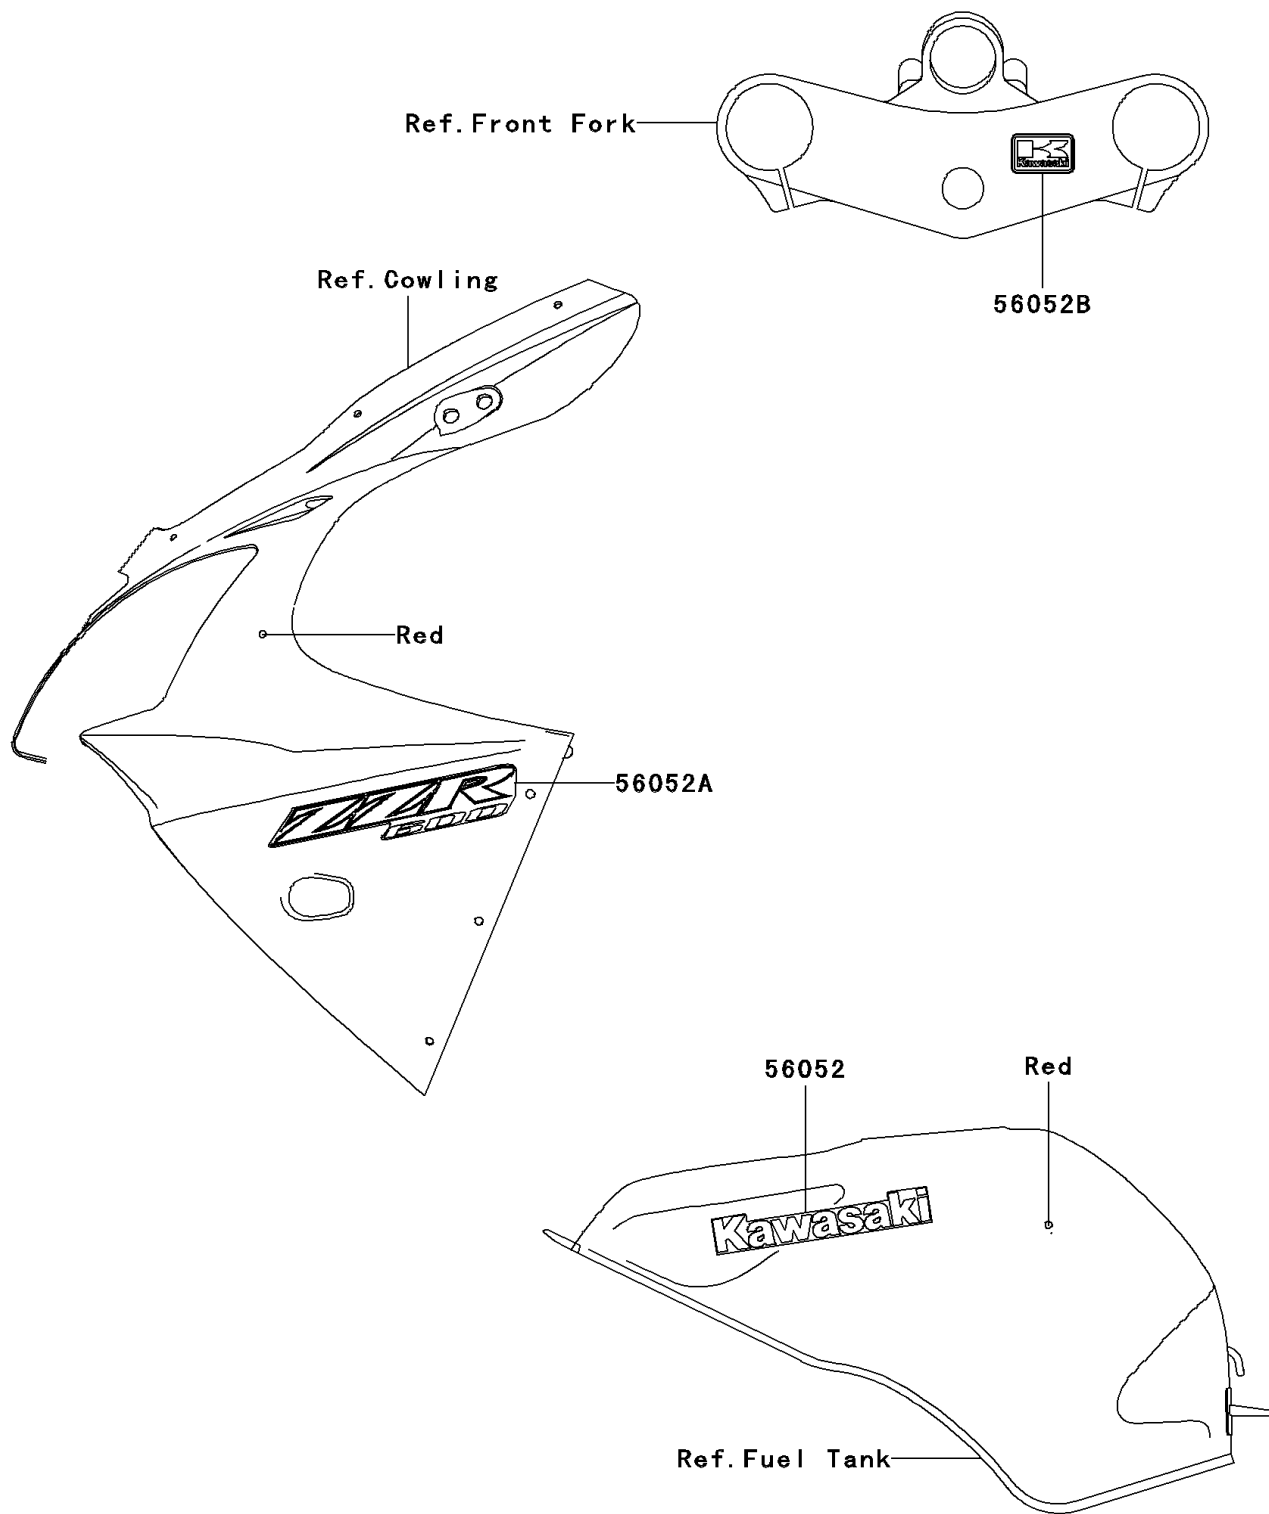

2007 ZZR600

PARTS DIAGRAM

Decals(Red)(J7F)(CA,US)

Kawasaki

Let the Good Times Roll®

F2861A

2007 ZZR600

PARTS LIST

Decals(Red)(J7F)(CA,US)

ITEM NAME	PART NUMBER	QUANTITY
MARK,FUEL TANK,KAWASAKI (Ref # 56052)	56052-0526	2
MARK,UPP COWLING,ZZR600 (Ref # 56052A)	56052-0933	2
MARK,K.KAWASAKI (Ref # 56052B)	56052-1202	1