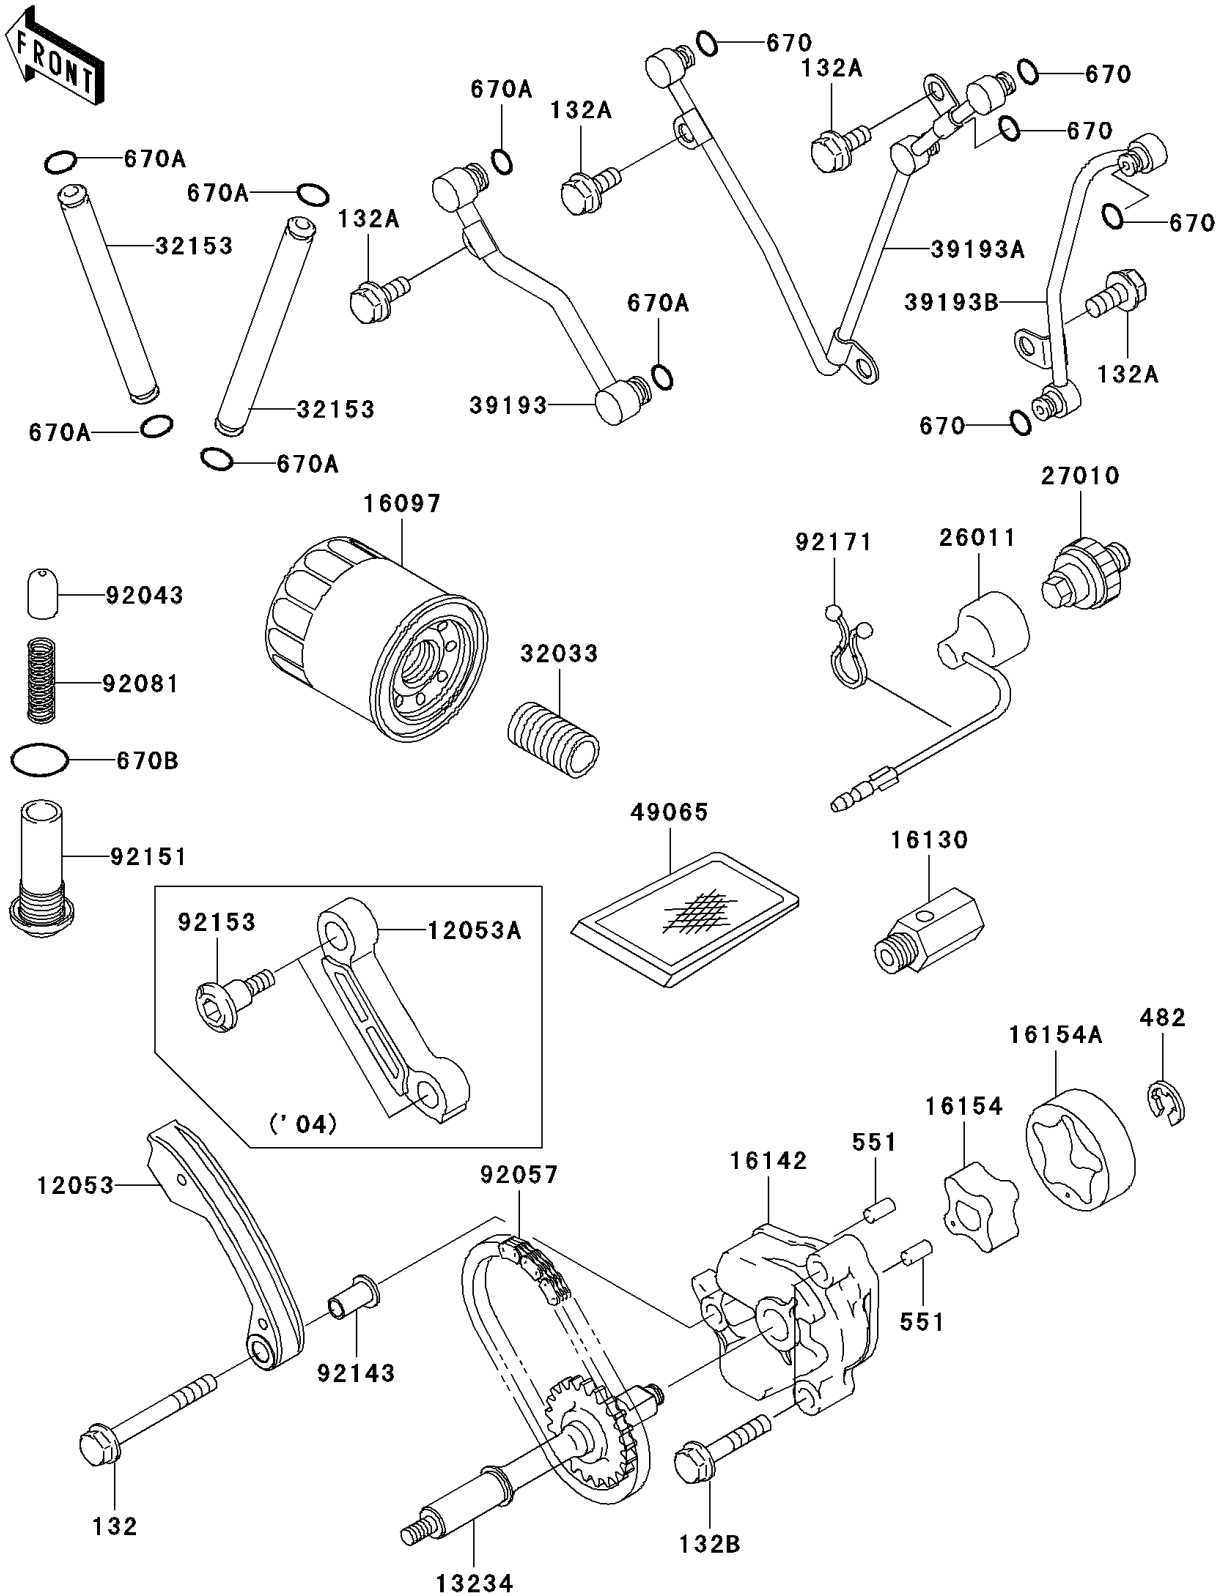

2005 KFX700

PARTS DIAGRAM

Oil Pump/Oil Filter

E1710

2005 KFX700

PARTS LIST

Oil Pump/Oil Filter

ITEM NAME

PART NUMBER

QUANTITY
