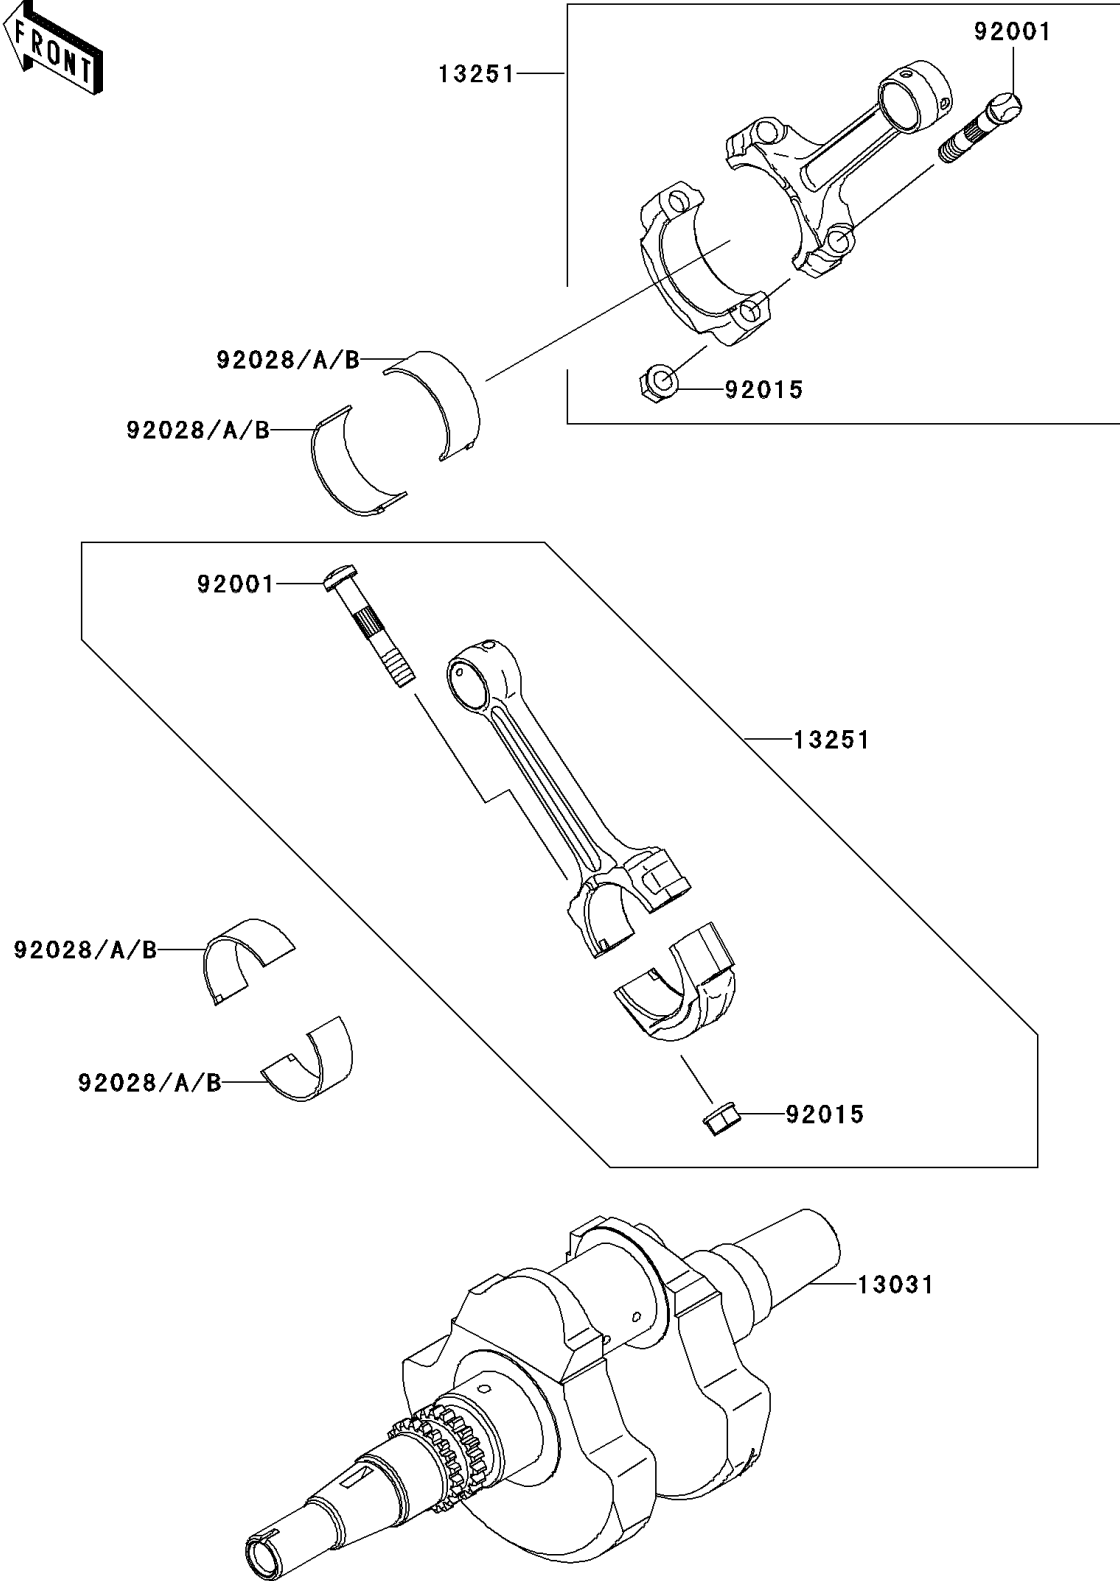

2005 KFX700

PARTS DIAGRAM

Crankshaft

E1321

2005 KFX700

PARTS LIST

Crankshaft

ITEM NAME	PART NUMBER	QUANTITY
CRANKSHAFT-COMP (Ref # 13031)	13031-1504	1
ROD-ASSY-CONNECTING (Ref # 13251)	13251-1143	2
BOLT,CONNECTING ROD (Ref # 92001)	92001-1980	4
NUT,FLANGED,8MM (Ref # 92015)	92015-1311	4
BUSHING,CONNECTING ROD,GREEN (Ref # 92028)	92028-1961	AR
BUSHING,CONNECTING ROD,YELLOW (Ref # 92028A)	92028-1962	4
BUSHING,CONNECTING ROD,BROWNE (Ref # 92028B)	92028-1963	AR