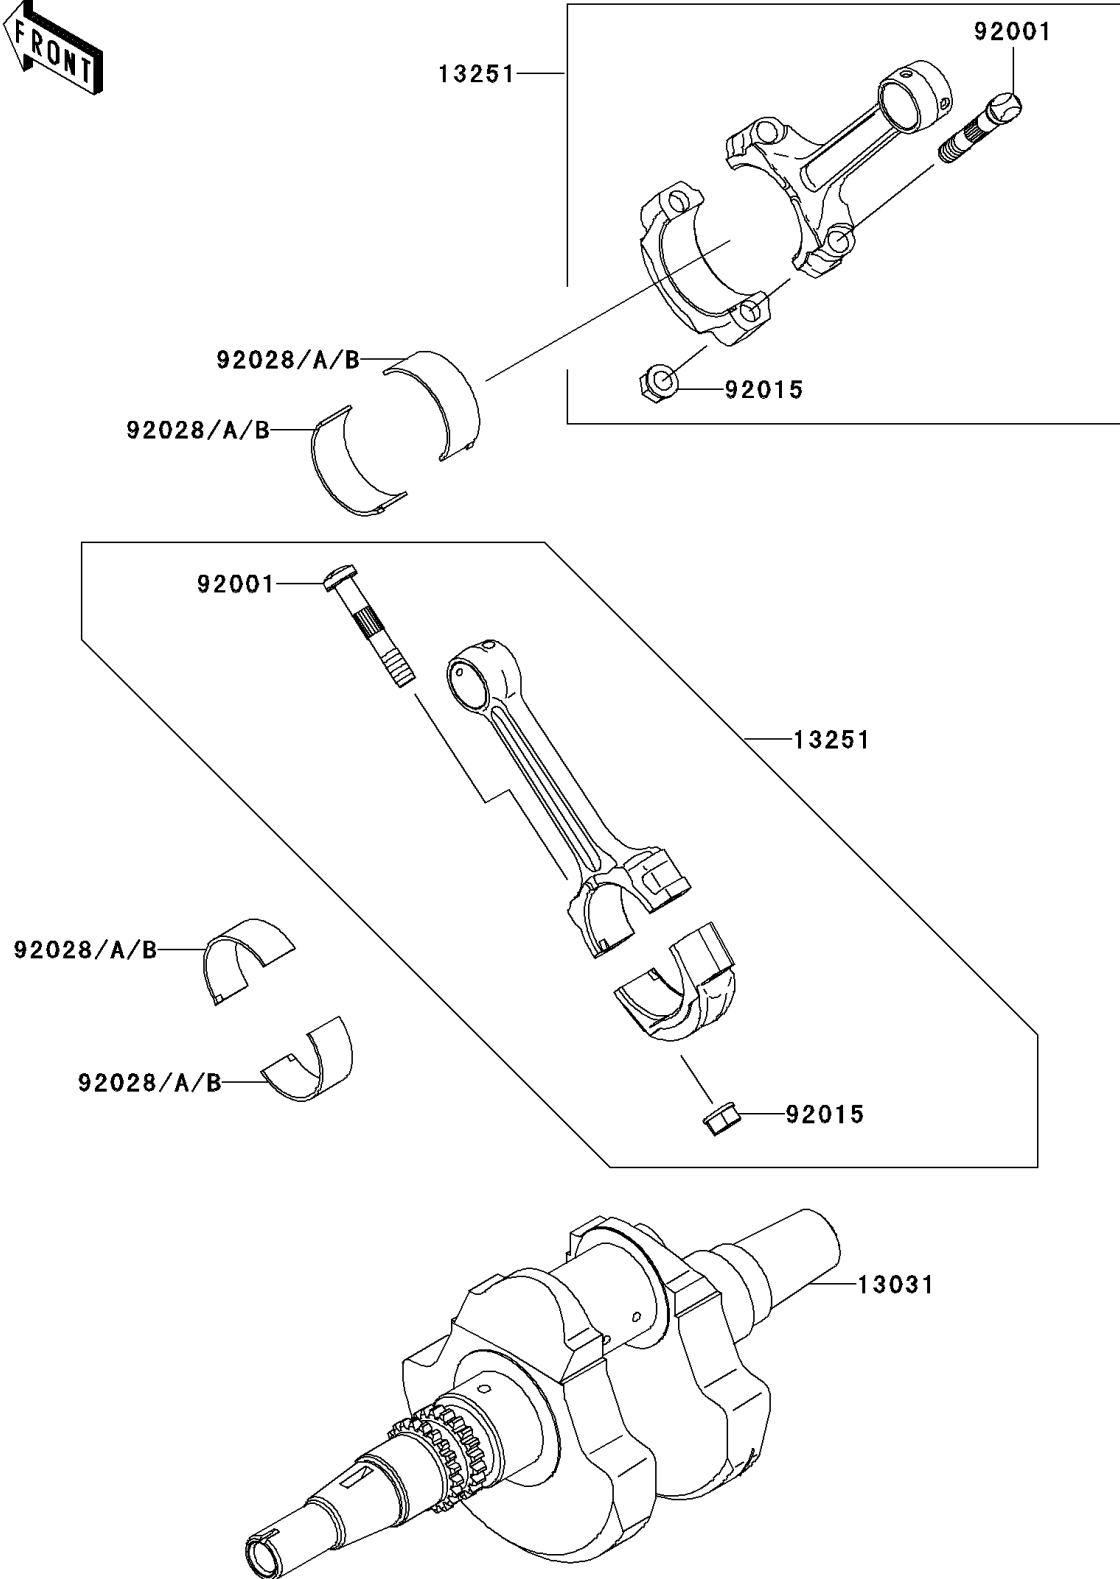

2004 KFX700 V Force

PARTS DIAGRAM

Crankshaft

E1321

2004 KFX700 V Force

PARTS LIST

Crankshaft

ITEM NAME

PART NUMBER

QUANTITY
