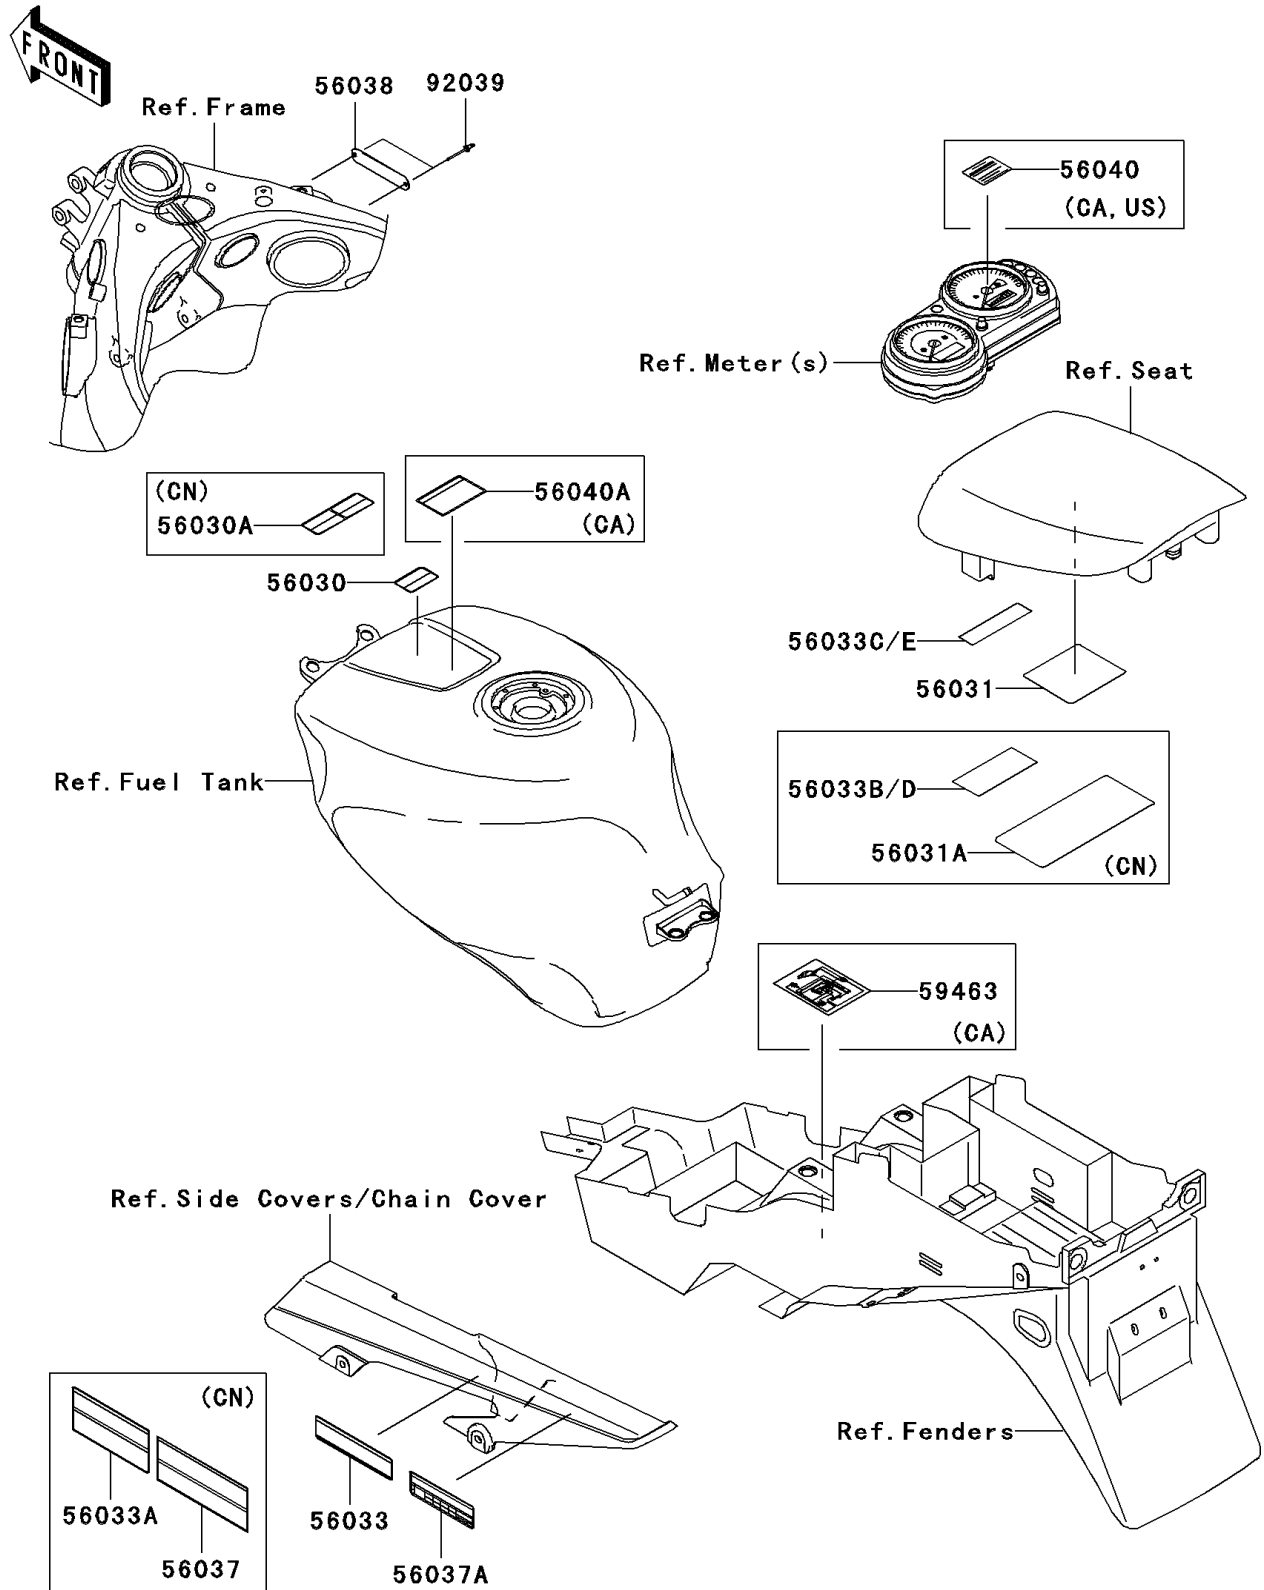

2006 ZZR600

PARTS DIAGRAM

Labels

F2860

2006 ZZR600

PARTS LIST

Labels

Kawasaki

Let the Good Times Roll®

ITEM NAME	PART NUMBER	QUANTITY
LABEL-BRAND,KAWASAKI (Ref # 56038)	56038-1054	1
RIVET (Ref # 92039)	92039-1105	2
LABEL,GASOLINE (Ref # 56030)	56030-1177	1
LABEL,GASOLINE (Ref # 56030A)	56030-1178	1
LABEL-MANUAL,DAILY SAFETY (Ref # 56031)	56031-1912	1
LABEL-MANUAL,DAILY SAFETY (Ref # 56031A)	56031-1914	1
LABEL-MANUAL,CHAIN (Ref # 56033)	56033-0072	1
LABEL-MANUAL,CHAIN (Ref # 56033A)	56033-0107	1
LABEL-MANUAL,OIL&OIL FILTER (Ref # 56033D)	56033-1285	1
LABEL-MANUAL,OIL&OIL FILTER (Ref # 56033E)	56033-1306	1
LABEL-SPECIFICATION,TIRE&LOAD (Ref # 56037)	56037-1864	1
LABEL-SPECIFICATION,TIRE&LOAD (Ref # 56037A)	56037-1968	1
LABEL-WARNING,BREAK IN CAUTION (Ref # 56040)	56040-1007	1
LABEL-WARNING,EVAPO (Ref # 56040A)	56040-1121	1
LABEL-CERTIFICATION,EVAPO ROUT (Ref # 59463)	59463-1551	1