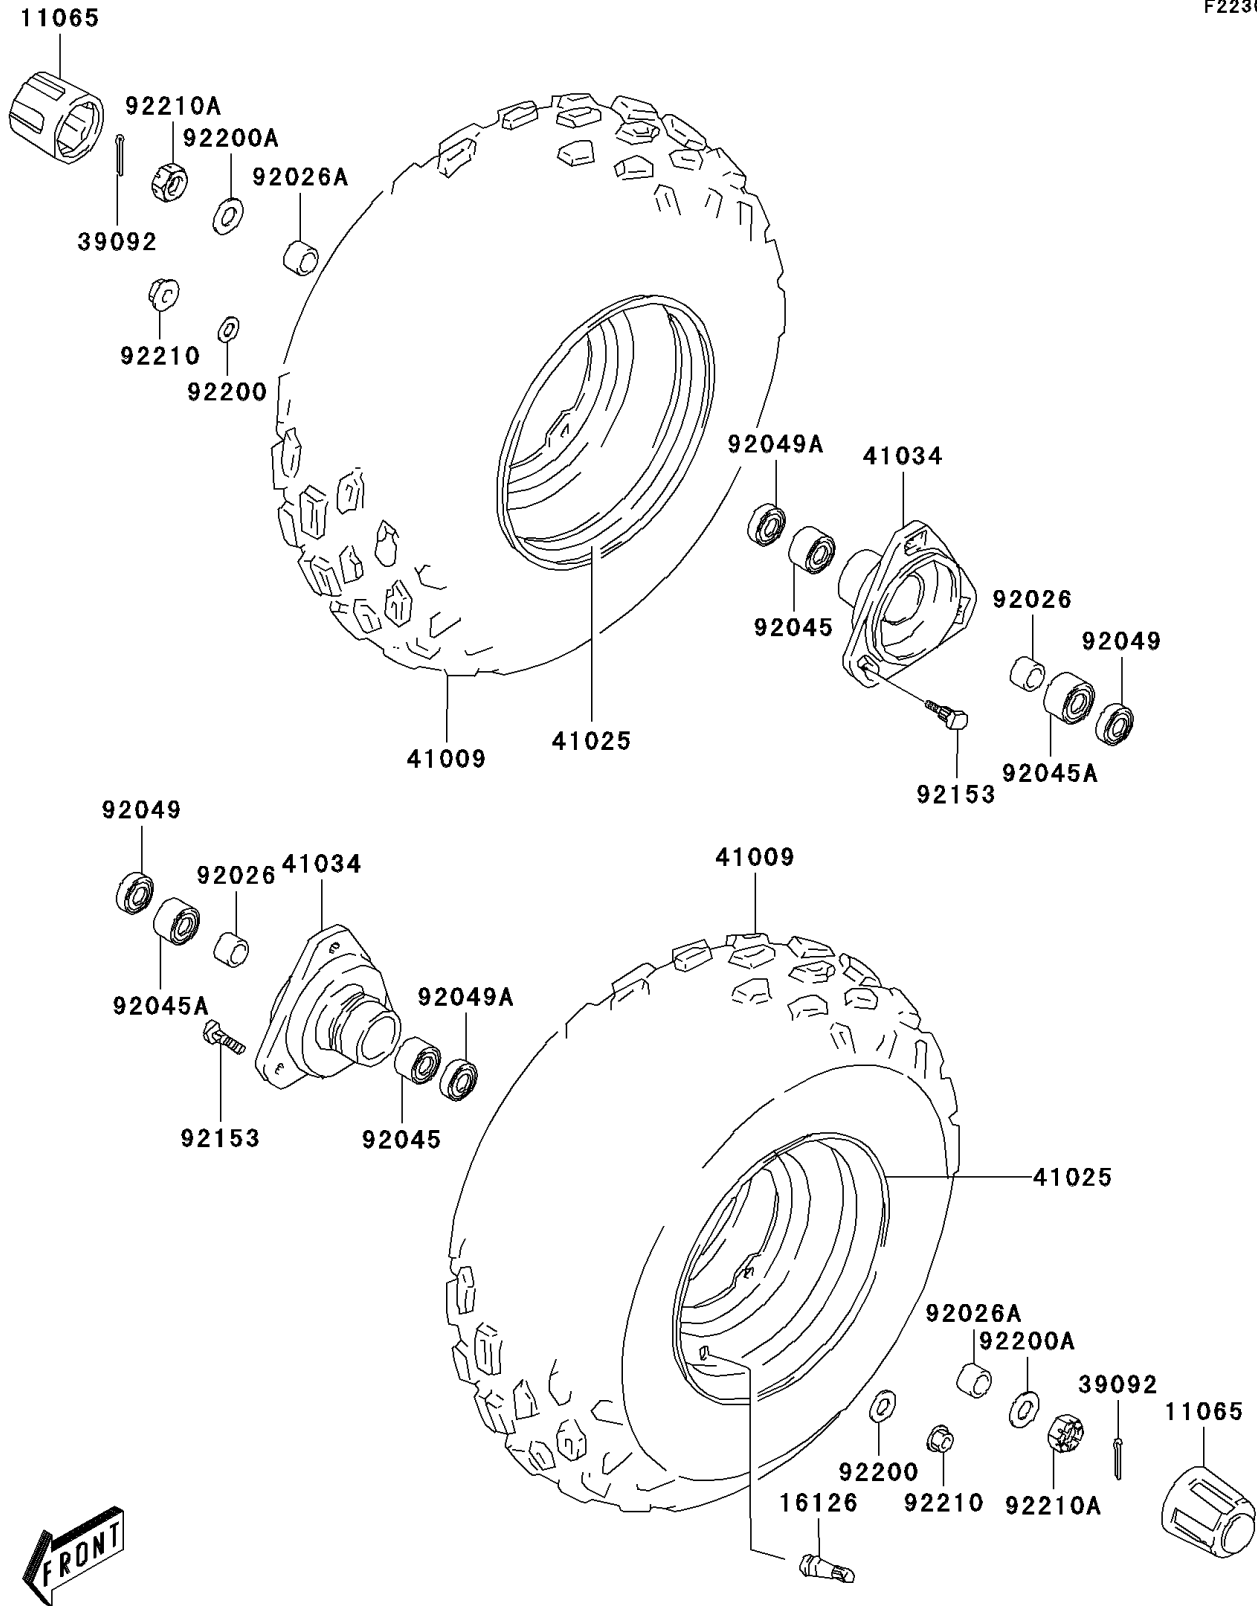

2006 KFX80

PARTS DIAGRAM

Front Hub

F2230

2006 KFX80

PARTS LIST

Front Hub

ITEM NAME

PART NUMBER

QUANTITY
