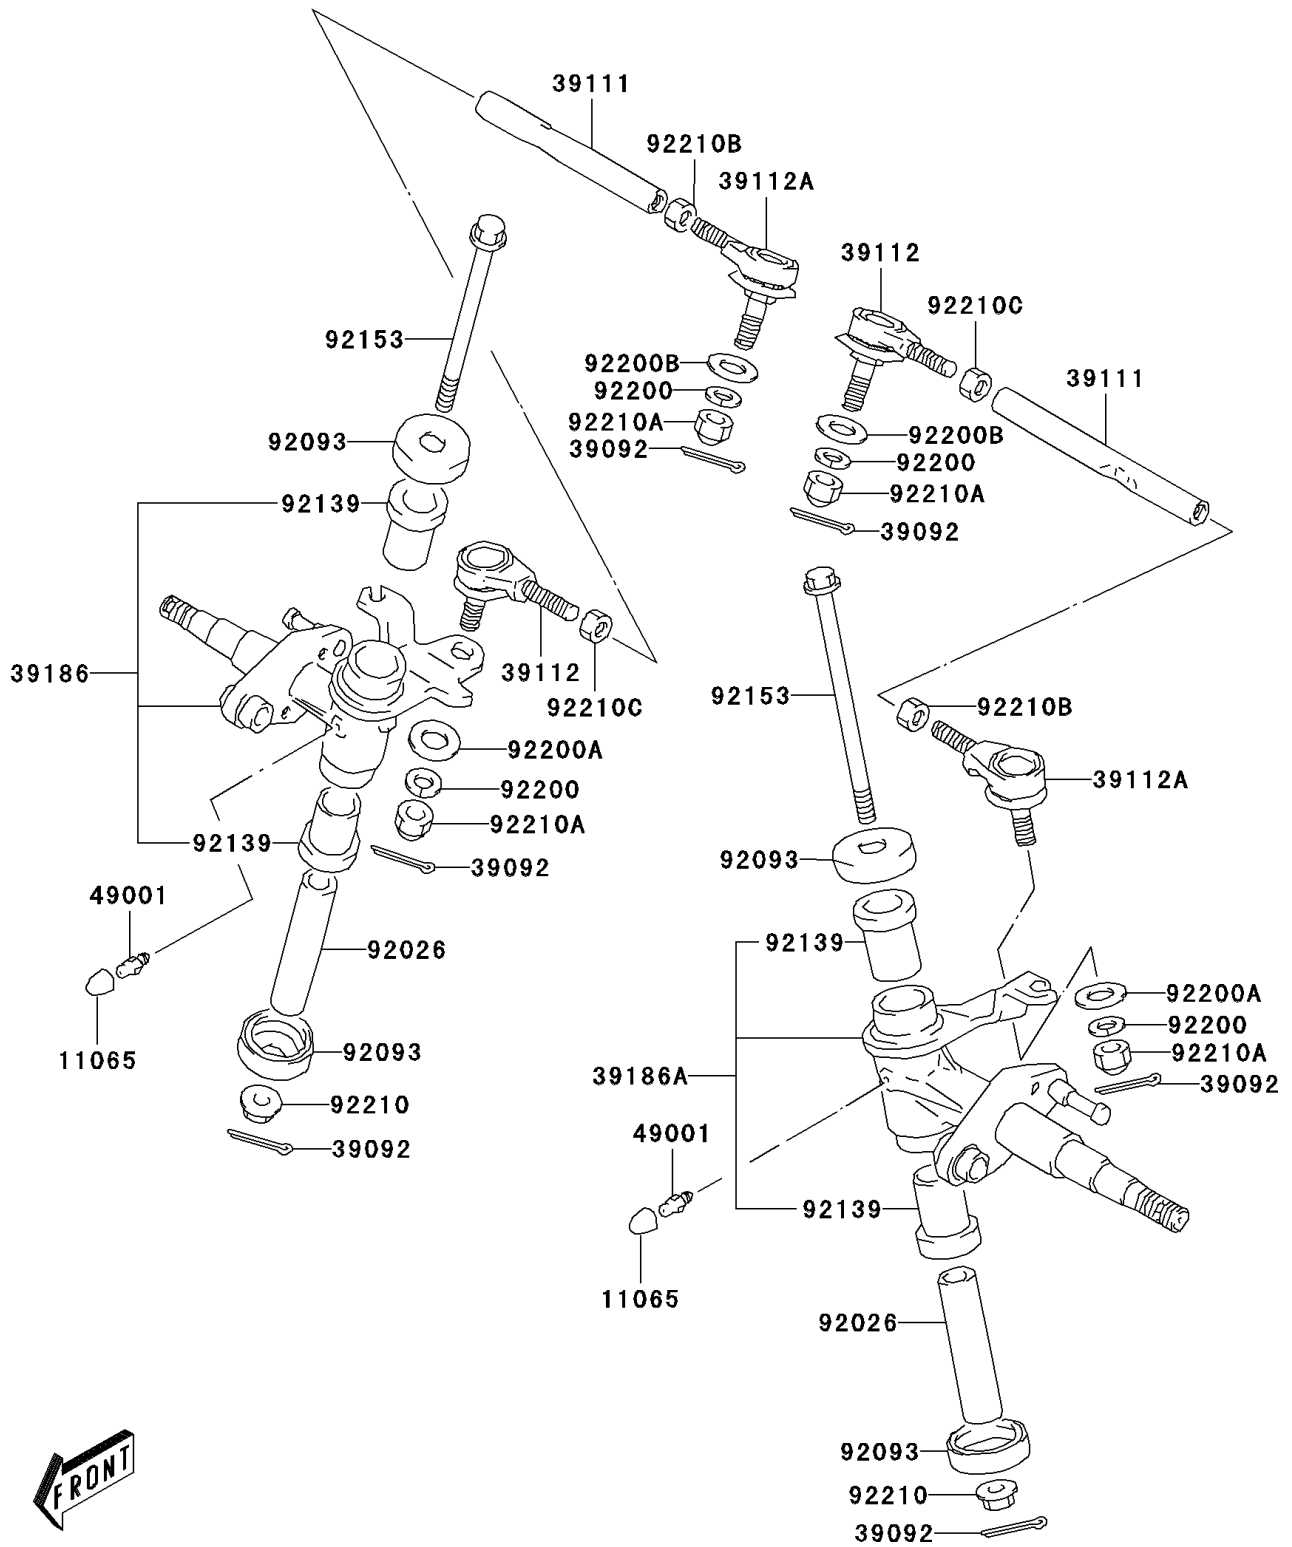

2006 KFX80

PARTS DIAGRAM

Knuckle Arm

F2145

2006 KFX80

PARTS LIST

Knuckle Arm

Kawasaki

Let the Good Times Roll®

ITEM NAME

PART NUMBER

QUANTITY
