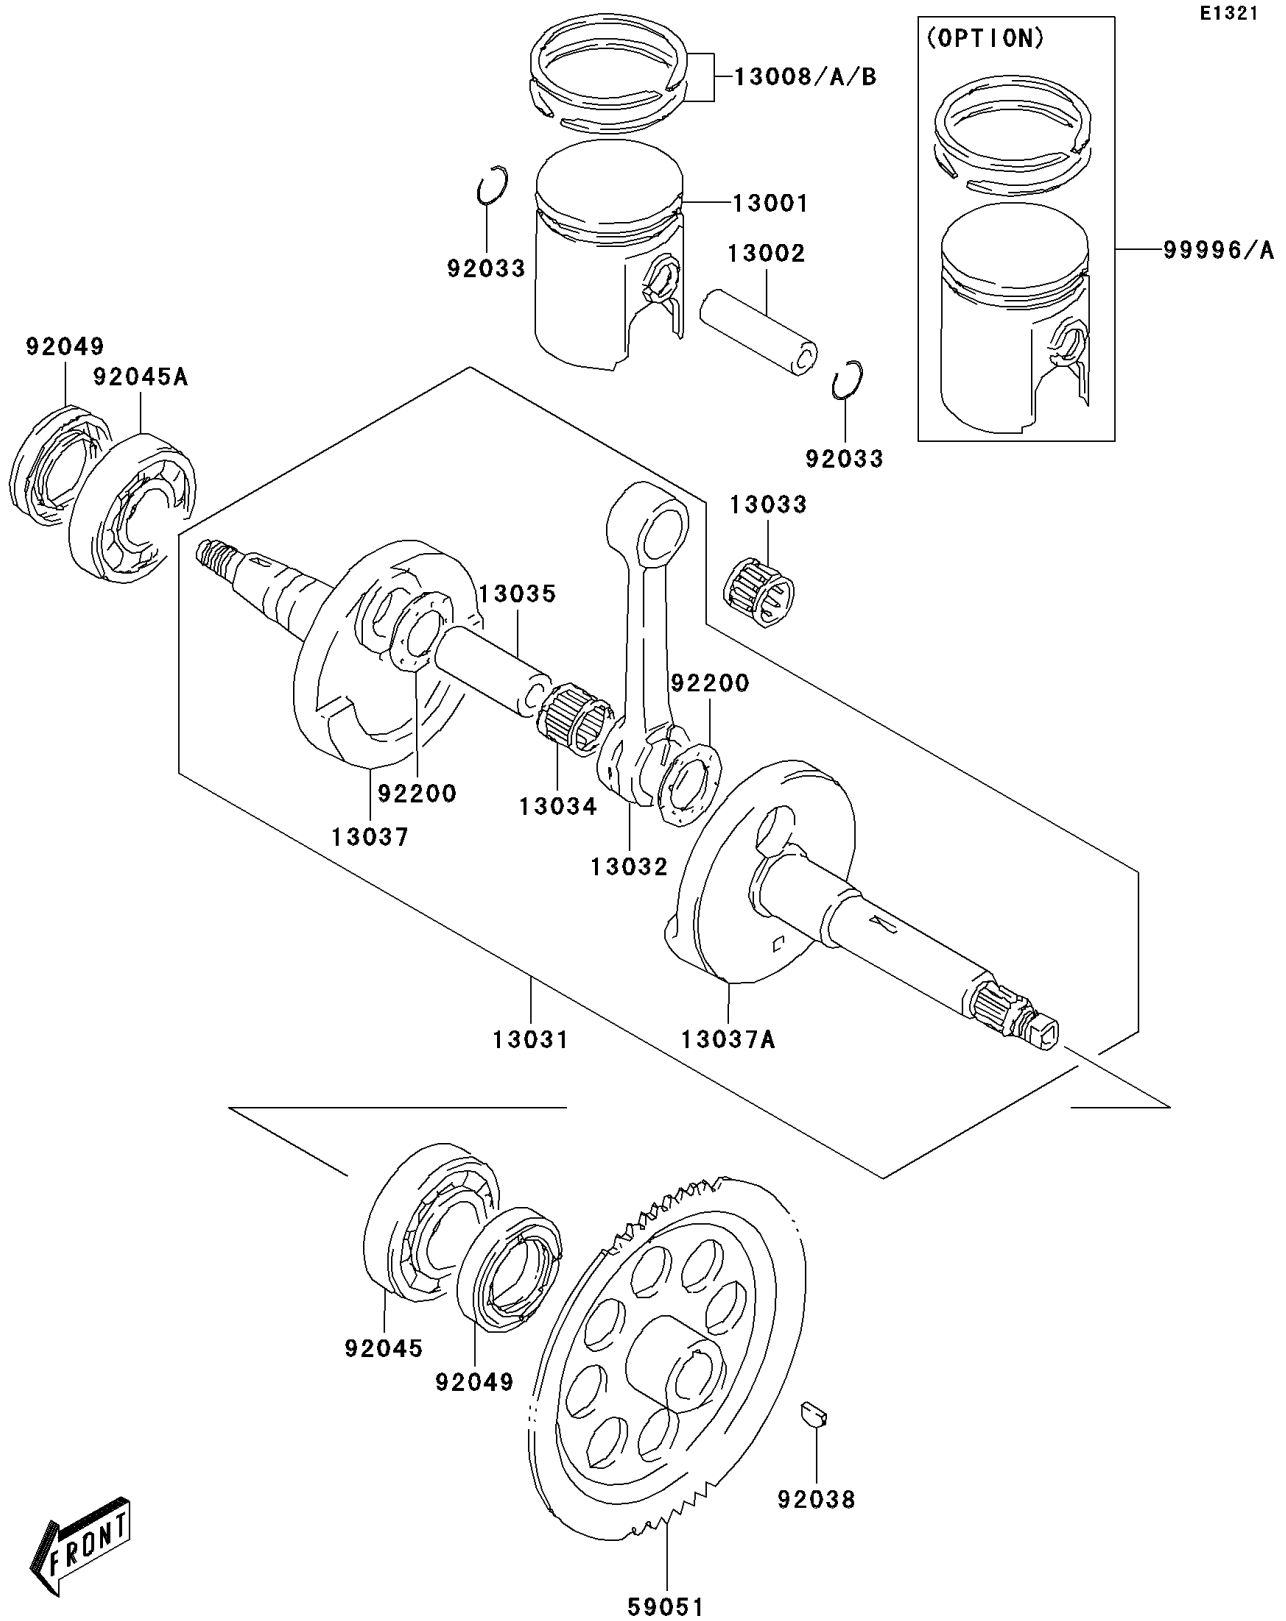

2006 KFX80

PARTS DIAGRAM

Crankshaft

2006 KFX80

PARTS LIST

Crankshaft

Kawasaki

Let the Good Times Roll®

ITEM NAME

PART NUMBER

QUANTITY
