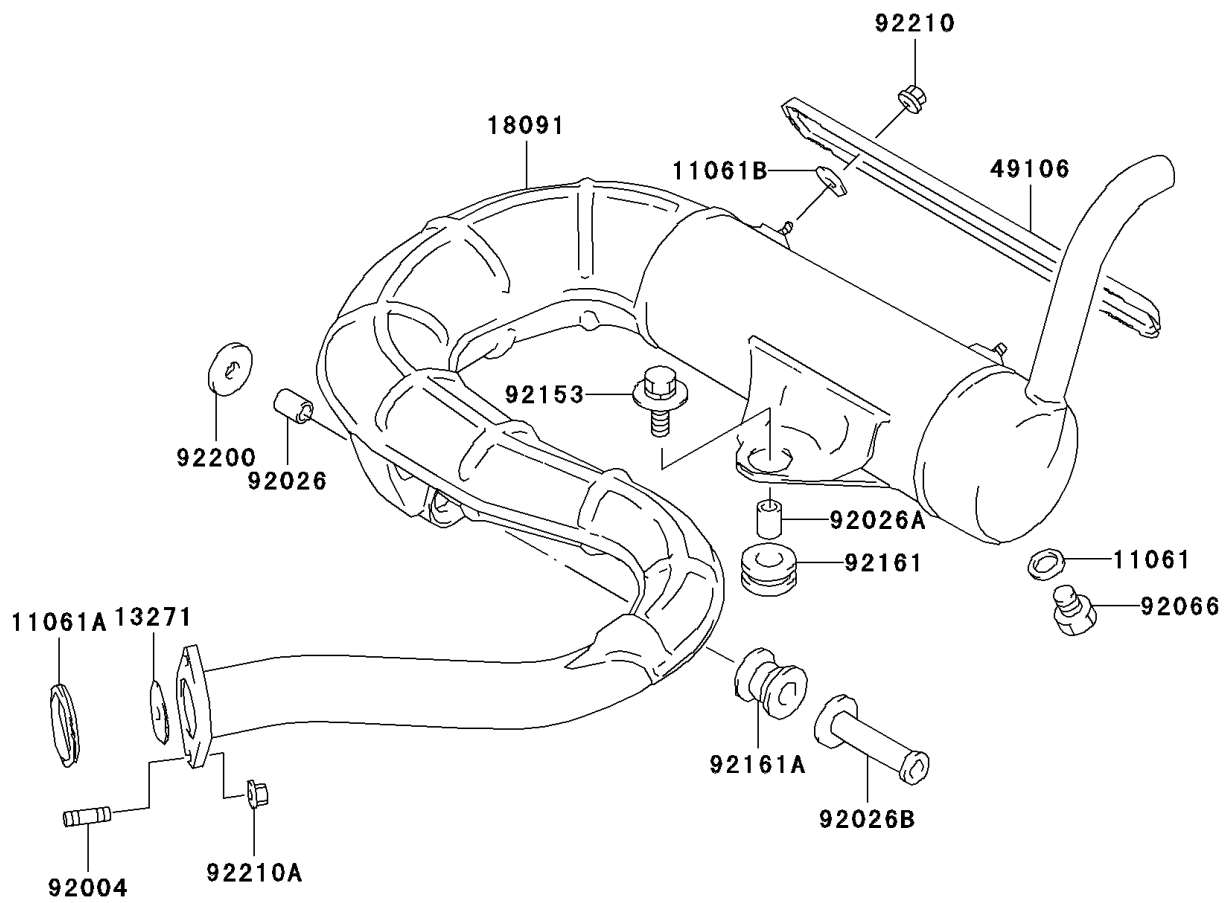

2006 KFX80

PARTS DIAGRAM

Muffler(s)

E1140

2006 KFX80

PARTS LIST

Muffler(s)

Kawasaki

Let the Good Times Roll®

ITEM NAME

PART NUMBER

QUANTITY
