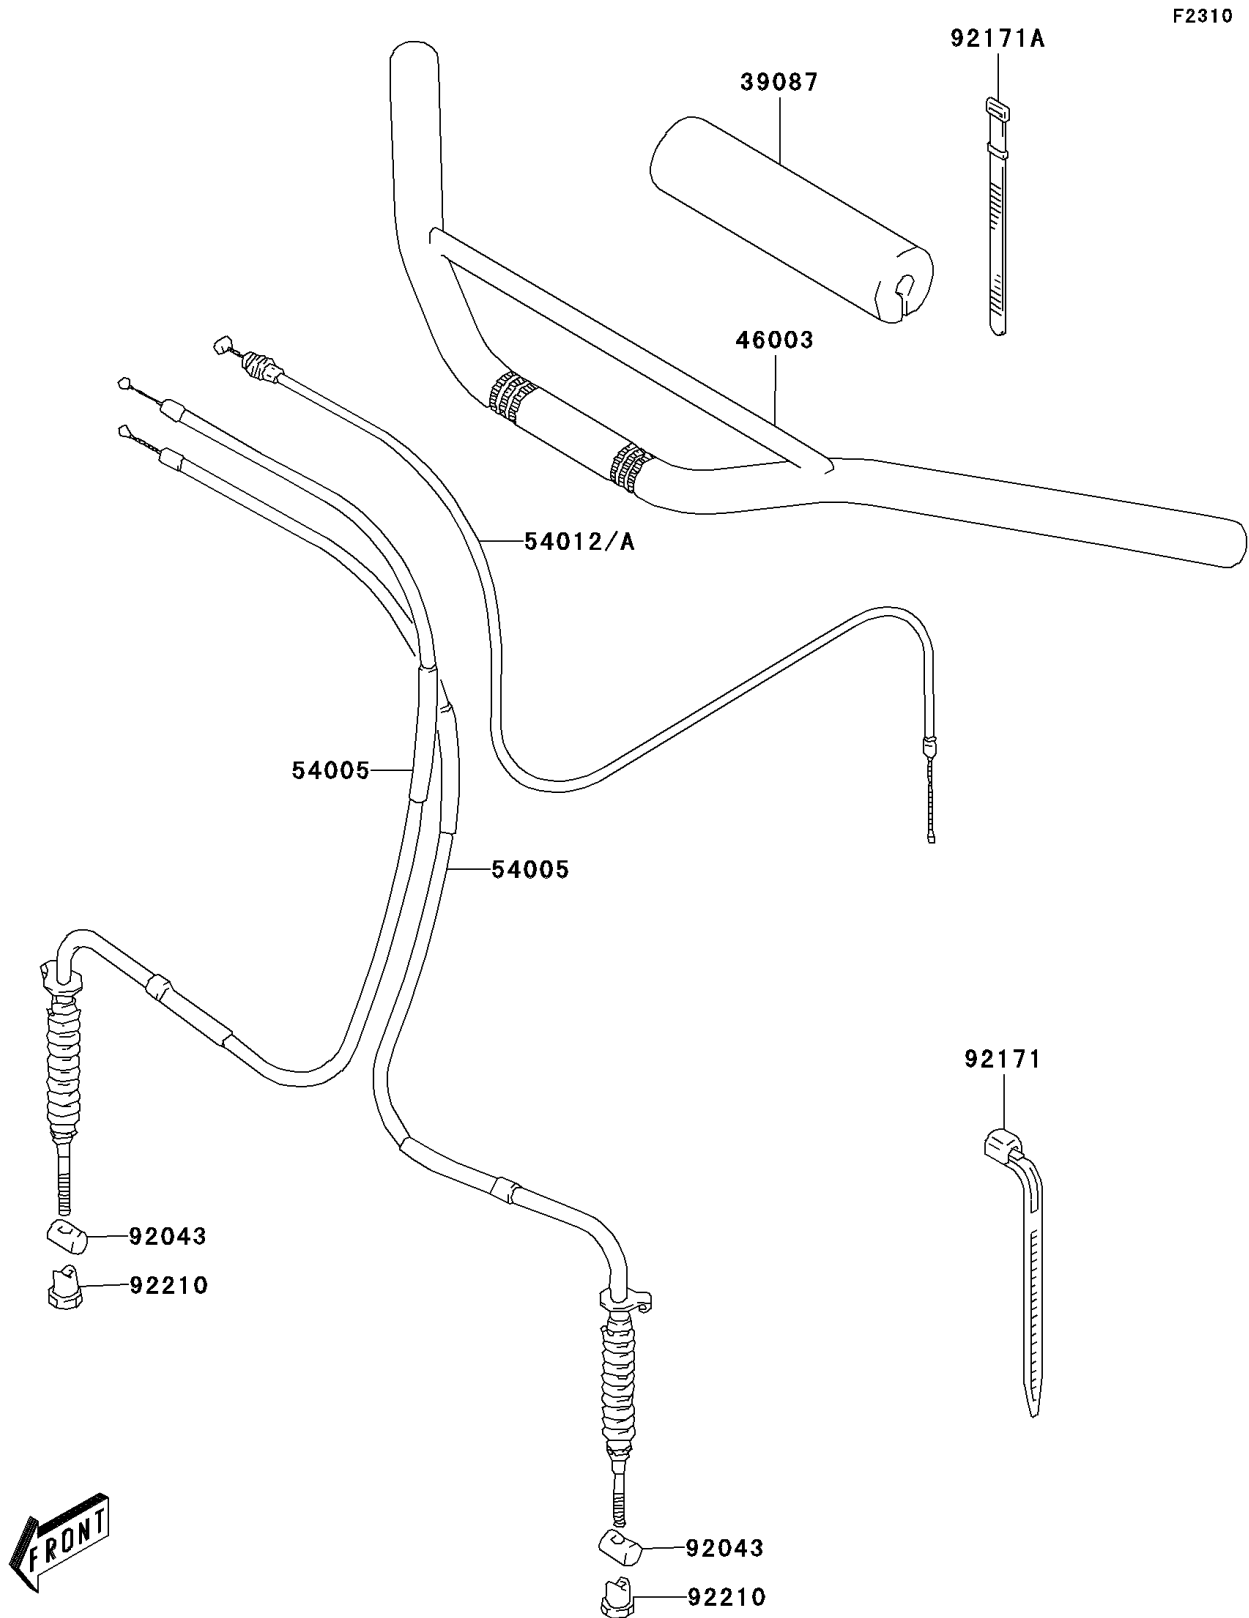

2005 KFX80

PARTS DIAGRAM

Handlebar

2005 KFX80

PARTS LIST

Handlebar

Kawasaki

Let the Good Times Roll®

ITEM NAME

PART NUMBER

QUANTITY
