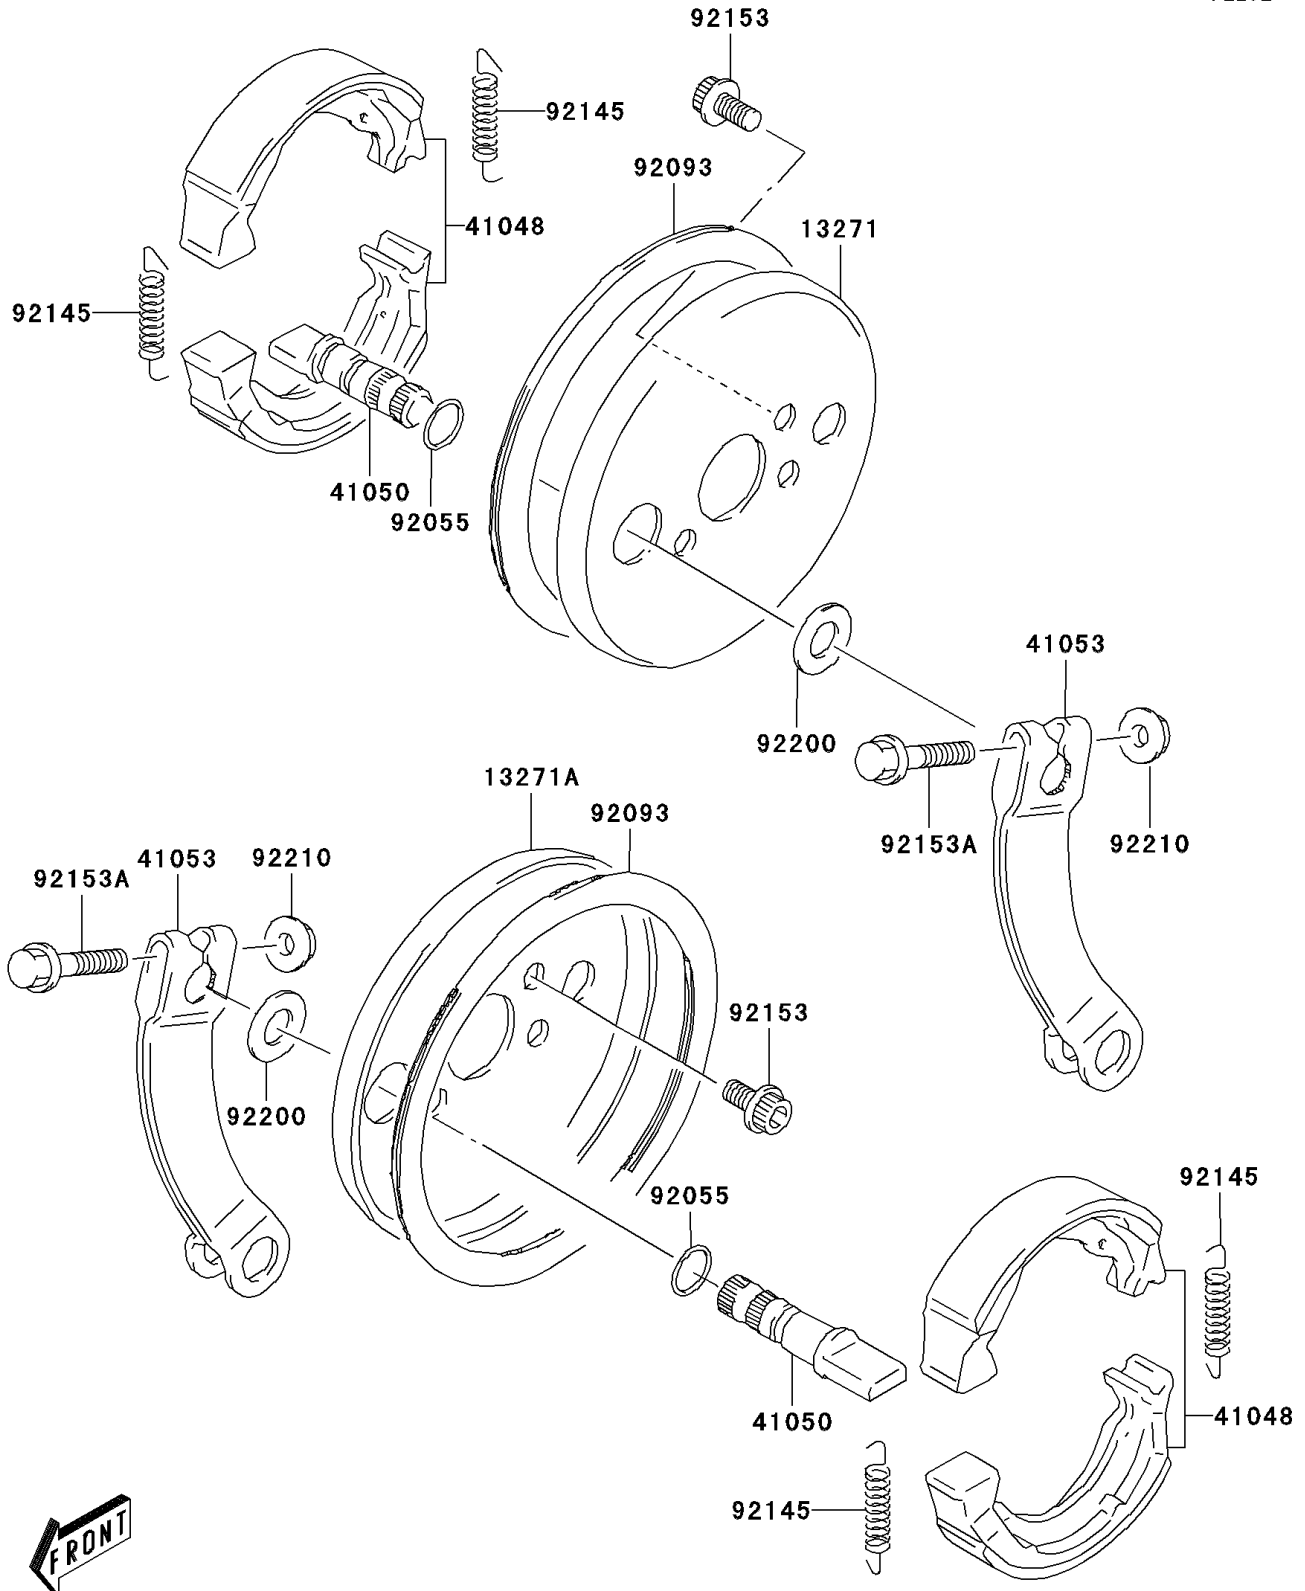

2004 KFX80

PARTS DIAGRAM

Front Brake

F2292

2004 KFX80

PARTS LIST

Front Brake

| ITEM NAME | PART NUMBER | QUANTITY |
|-------------------------------------|-------------|----------|
| PLATE,FRONT BRAKE,RH (Ref # 13271) | 13271-S041 | 1 |
| PLATE,FRONT BRAKE,LH (Ref # 13271A) | 13271-S042 | 1 |
| SHOE-BRAKE (Ref # 41048) | 41048-S004 | 2 |
| CAM-BRAKE (Ref # 41050) | 41050-S004 | 2 |
| LEVER-BRAKE CAM (Ref # 41053) | 41053-S008 | 2 |
| RING-O,BRAKE CAM DUST (Ref # 92055) | 92055-S040 | 2 |
| SEAL,FRONT BRAKE DUST (Ref # 92093) | 92093-S021 | 2 |
| SPRING,BRAKE SHOE (Ref # 92145) | 92145-S066 | 4 |
| BOLT (Ref # 92153) | 92153-S017 | 6 |
| BOLT,BRAKE CAM LEVER (Ref # 92153A) | 92153-S203 | 2 |
| WASHER,MAGNETO (Ref # 92200) | 92200-S092 | 2 |
| NUT,BRAKE CAM LEVER (Ref # 92210) | 92210-S088 | 2 |