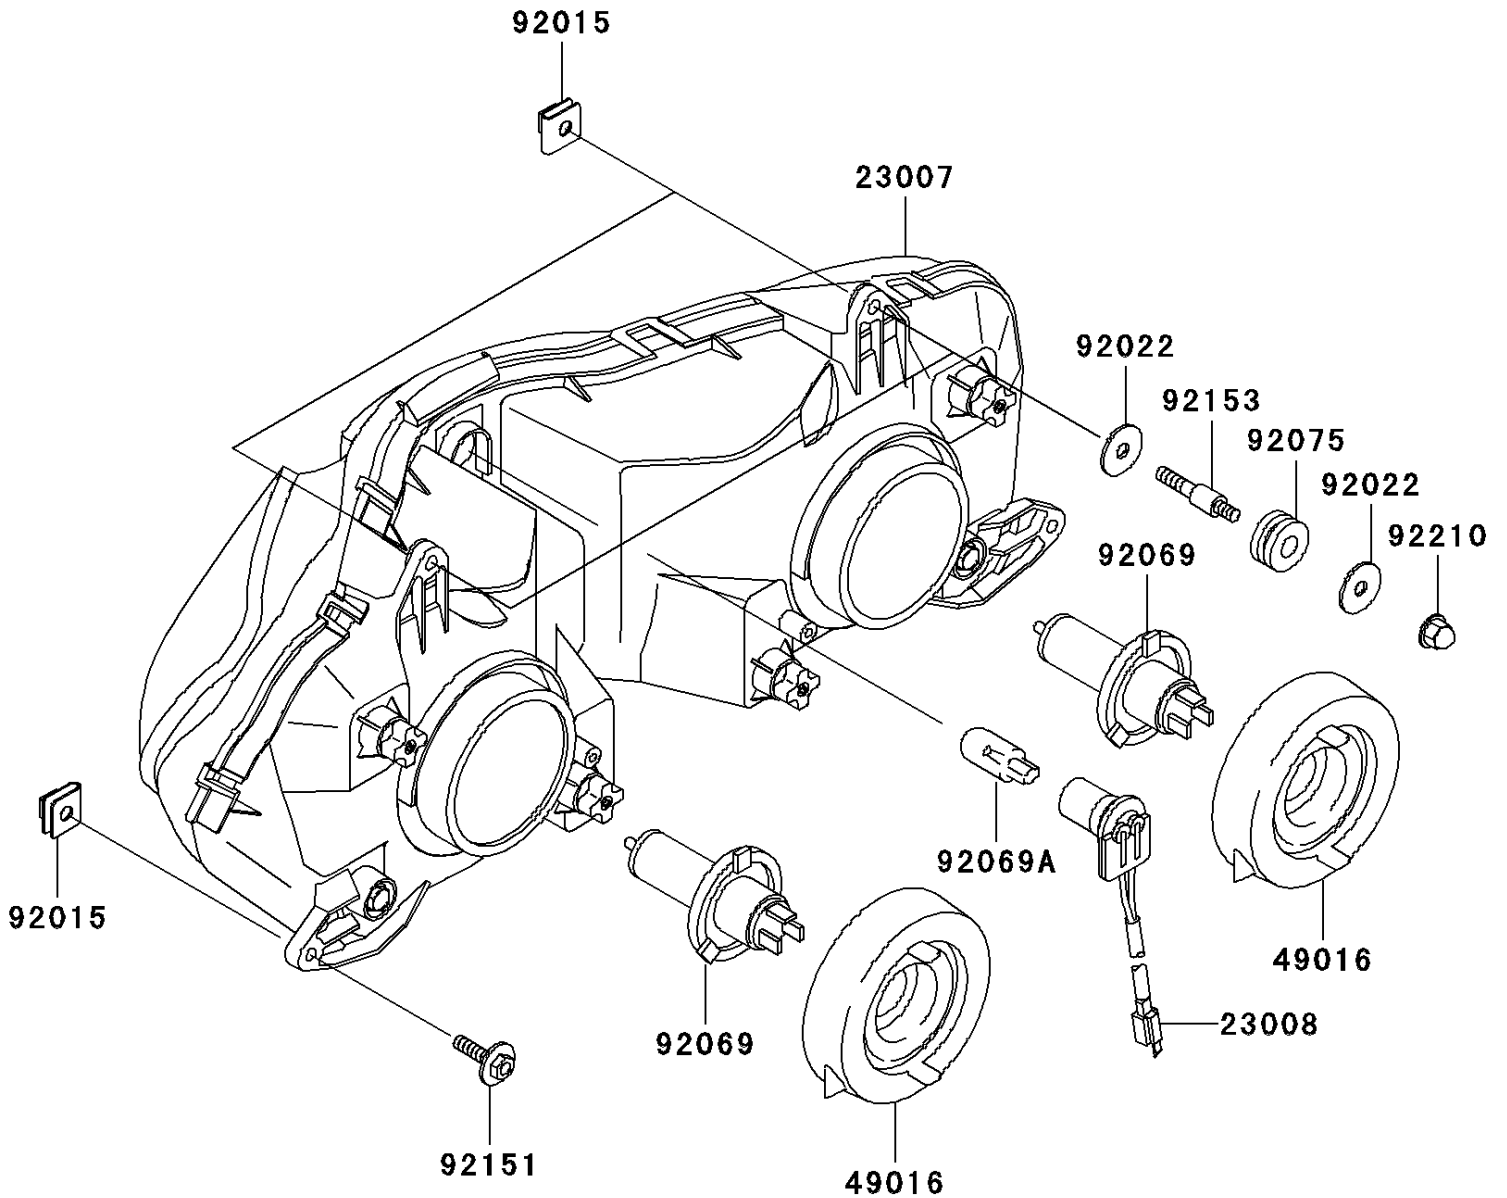

2006 ZZR600

PARTS DIAGRAM

Headlight(s)