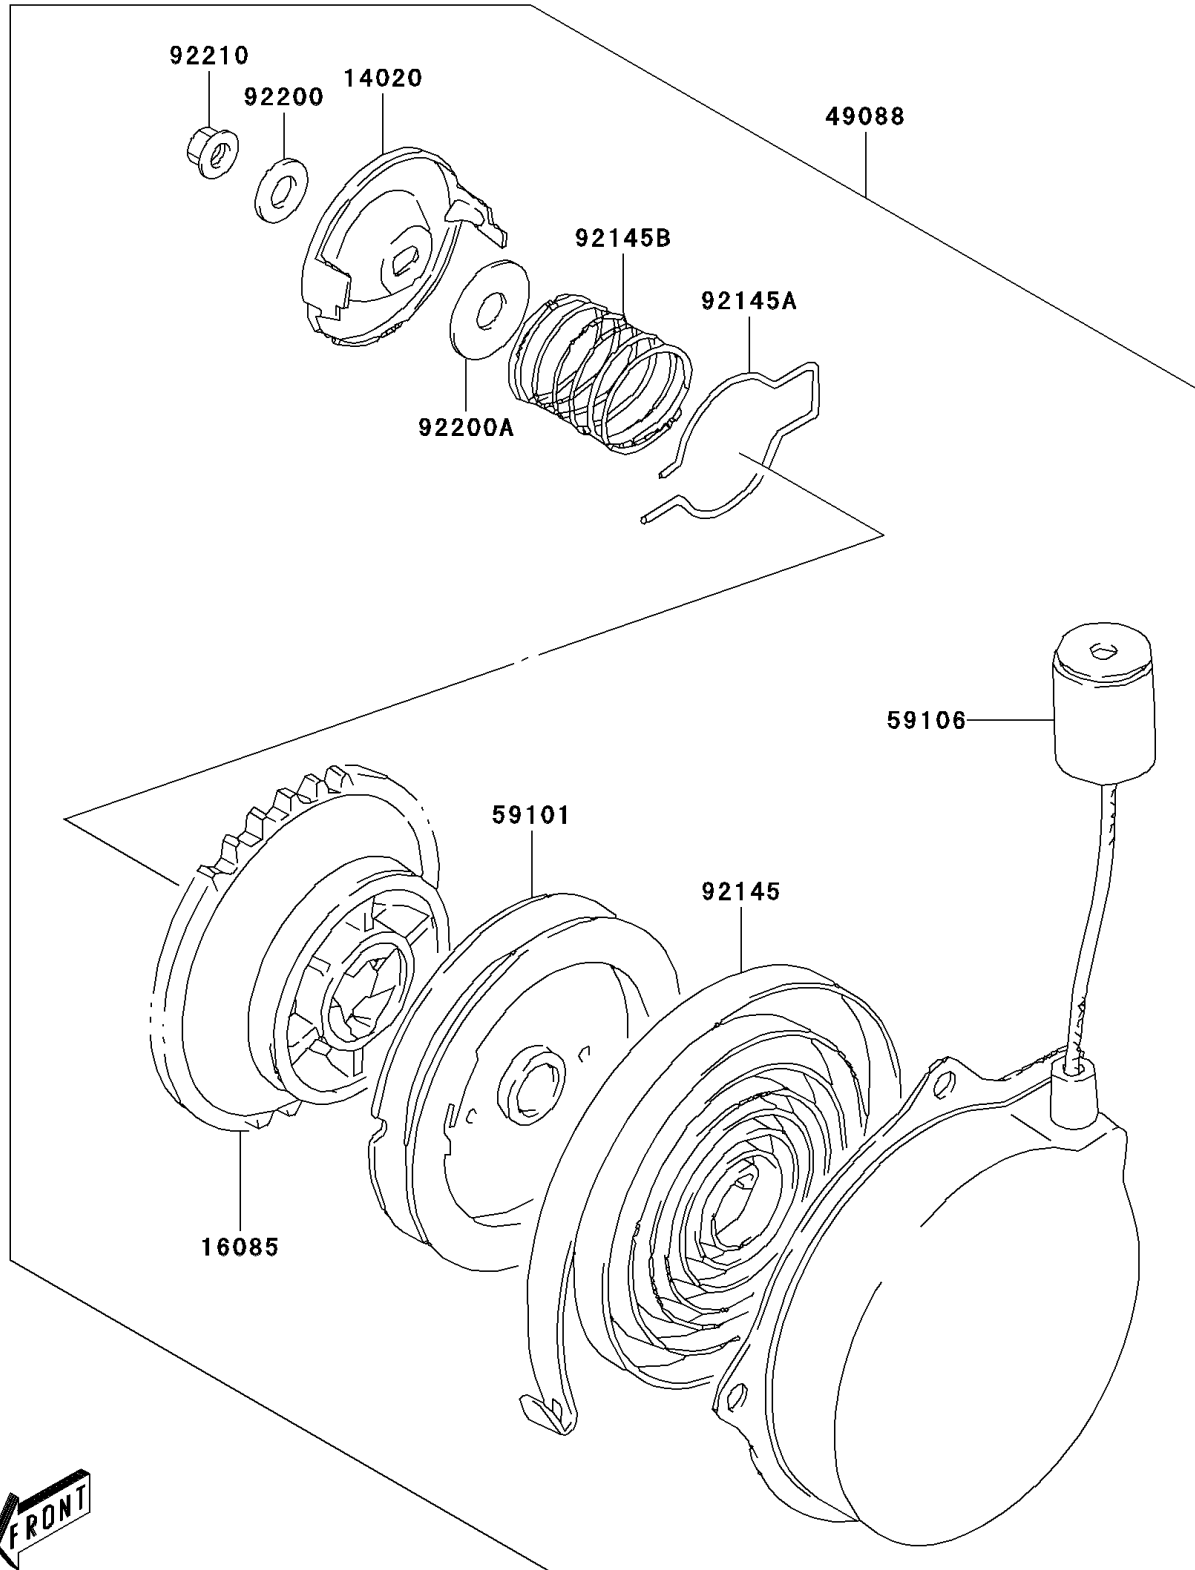

2004 KFX80

PARTS DIAGRAM

Recoil Starter

E3040

2004 KFX80

PARTS LIST

Recoil Starter

ITEM NAME

PART NUMBER

QUANTITY
