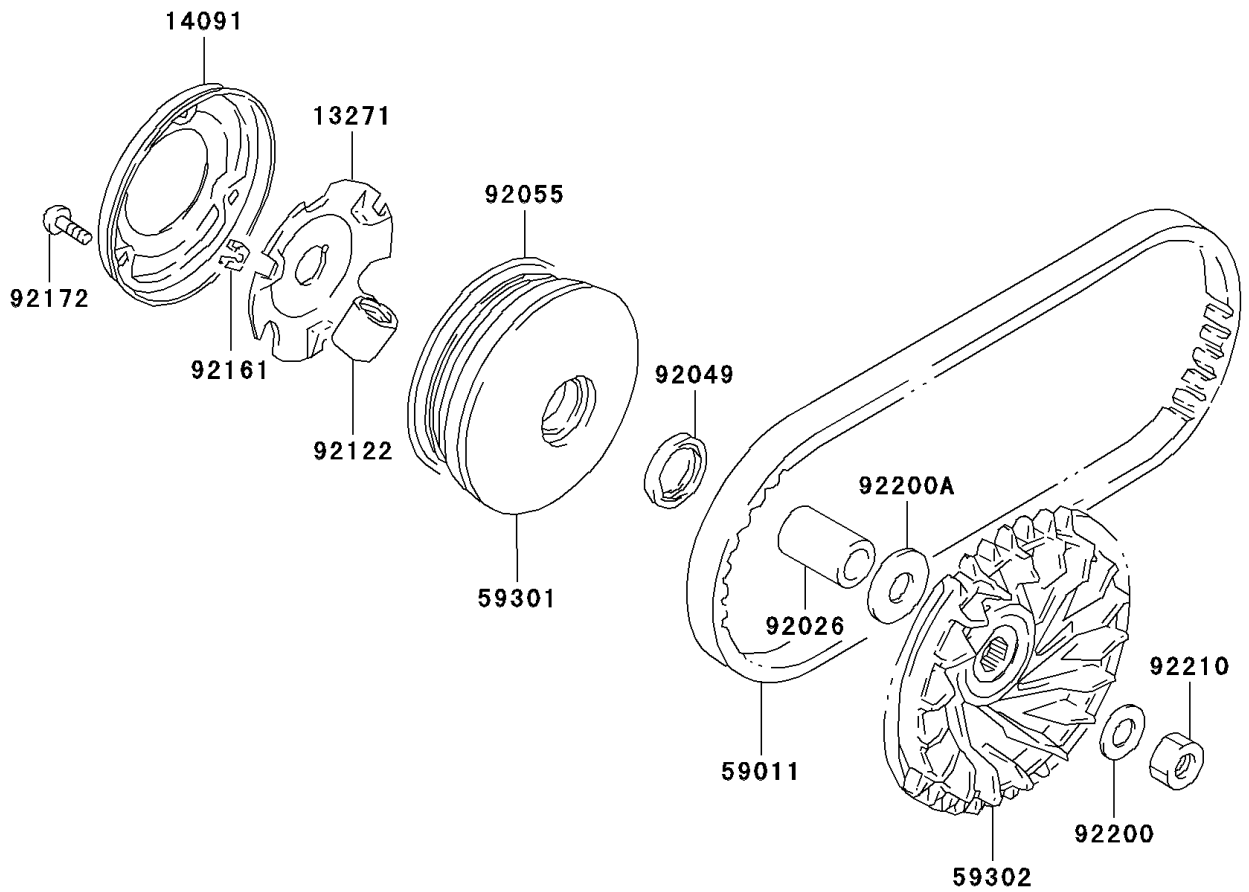

2003 KFX80

PARTS DIAGRAM

Belt Converter

E1390

2003 KFX80

PARTS LIST

Belt Converter

ITEM NAME

PART NUMBER

QUANTITY
