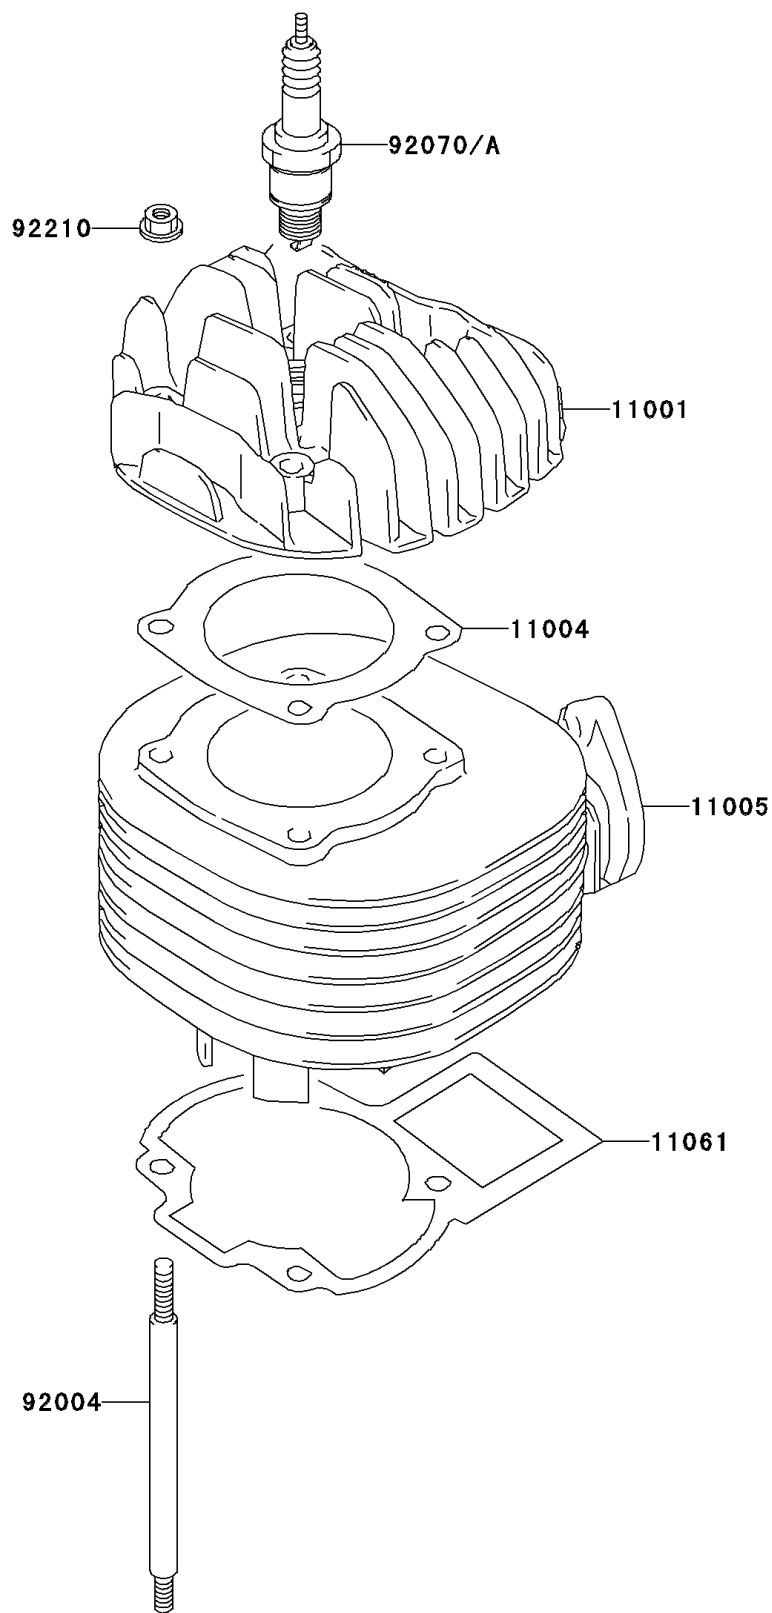

2004 KFX80

PARTS DIAGRAM

Cylinder Head

Kawasaki

Let the Good Times Roll®

E1111

2004 KFX80

PARTS LIST

Cylinder Head

Kawasaki

Let the Good Times Roll®

ITEM NAME

PART NUMBER

QUANTITY
