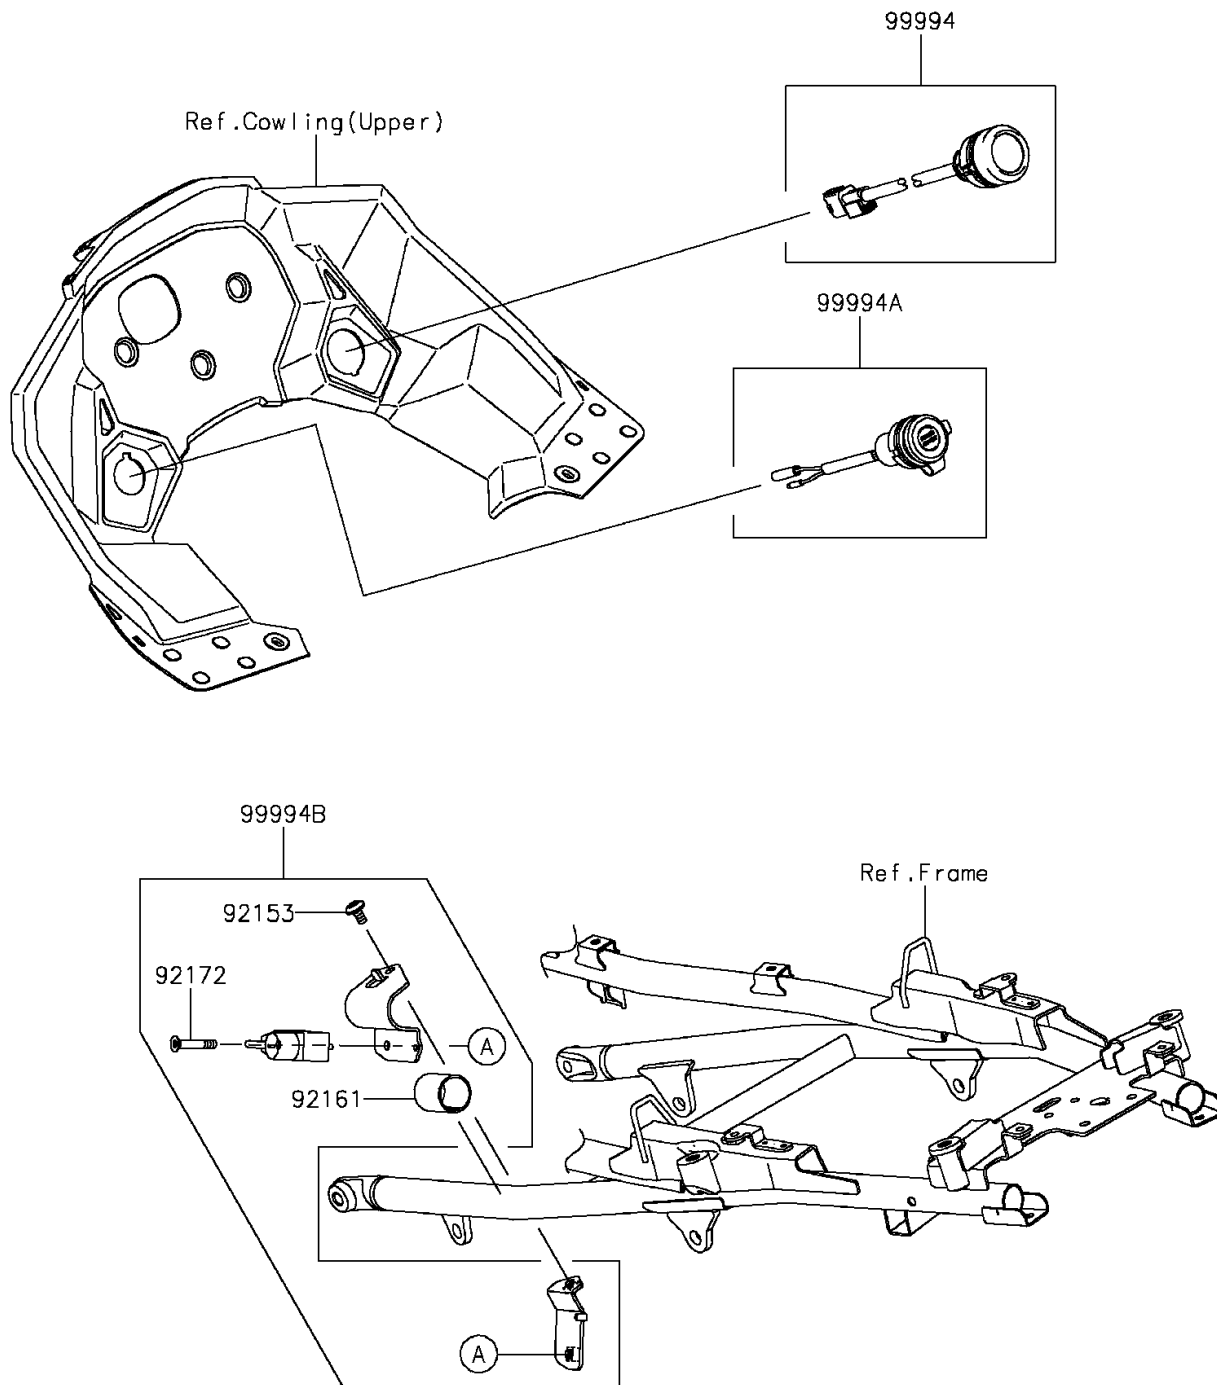

# 2016 VERSYS® 1000 LT

## PARTS DIAGRAM

Accessory(Helmet Lock etc.)

F2910D

## PARTS LIST

Accessory(Helmet Lock etc.)

**ITEM NAME**

**PART NUMBER**

**QUANTITY**

---