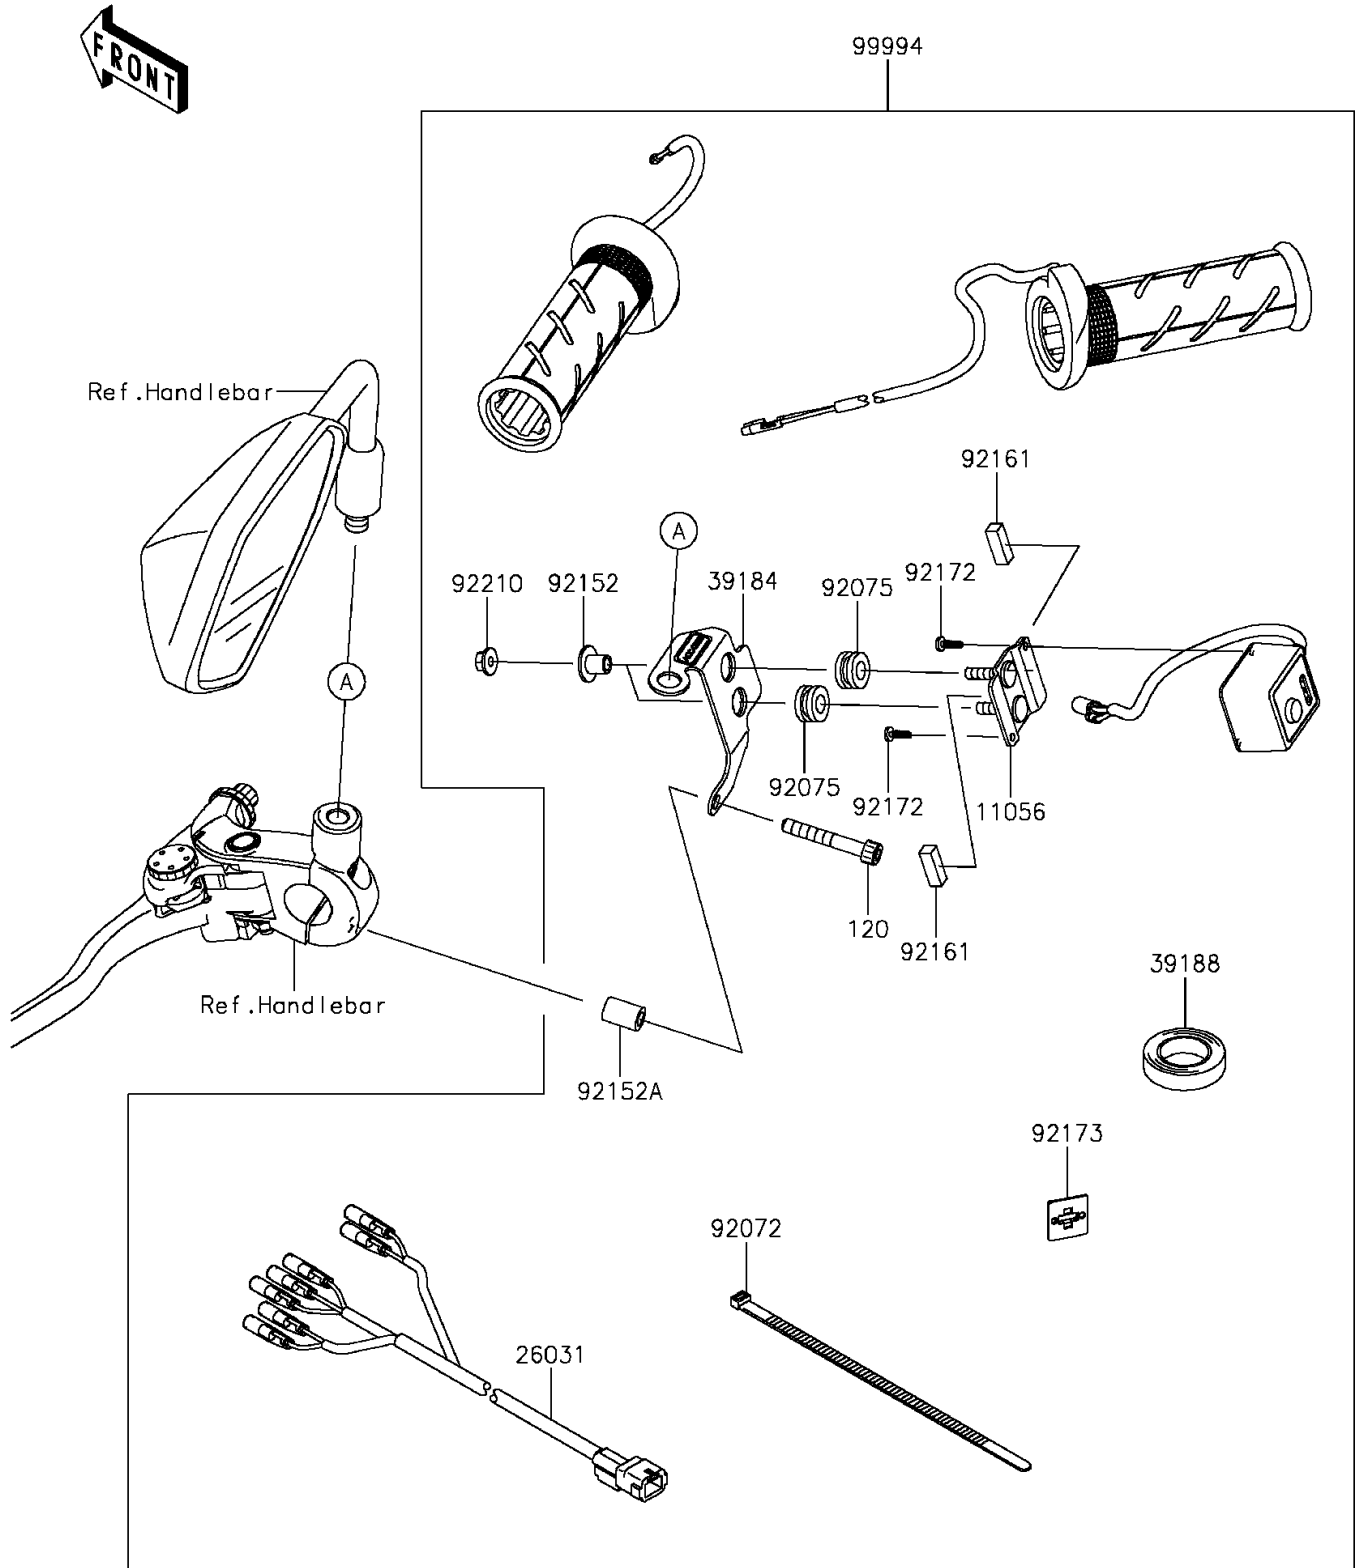

2016 VERSYS® 1000 LT

PARTS DIAGRAM

Accessory(Grip Heater)

F2910B

2016 VERSYS® 1000 LT

PARTS LIST

Accessory(Grip Heater)

ITEM NAME

PART NUMBER

QUANTITY
